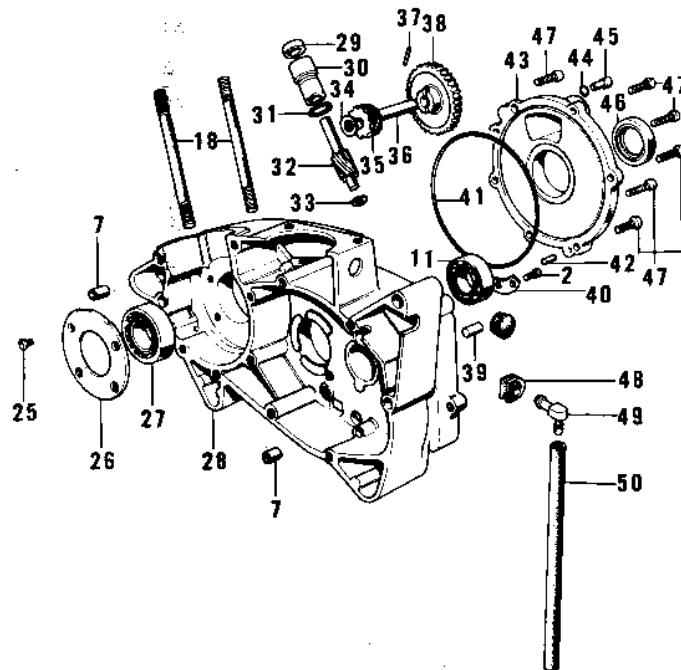

1971 F7 PARTS DIAGRAM

CRANKCASE ('74-'75 F7-C/F6-D)