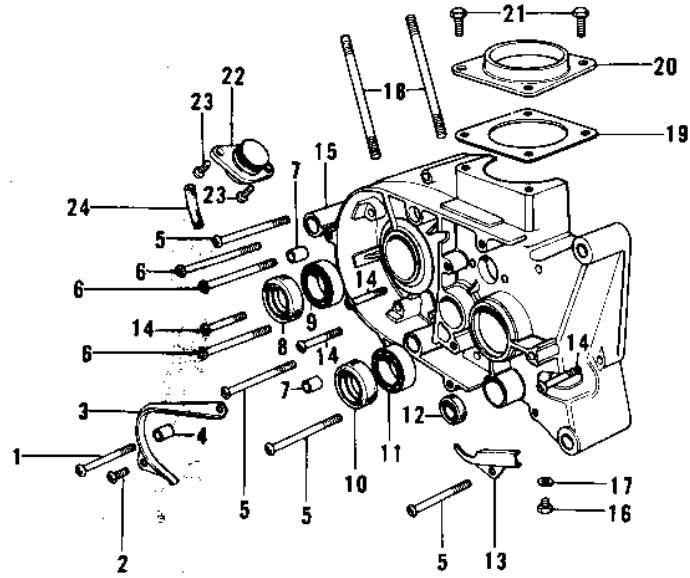

1971 F7 PARTS DIAGRAM

CRANKCASE ('74-'75 F7-C/F6-D)