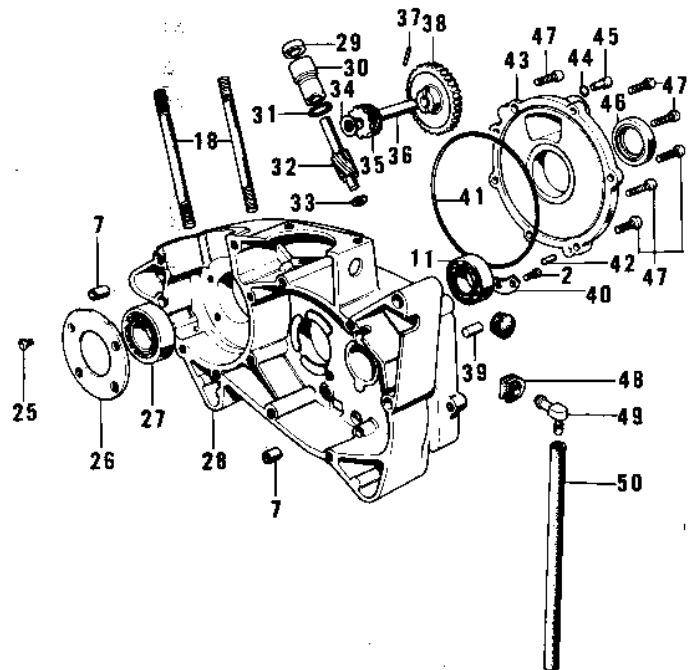

1972 F7-A PARTS DIAGRAM

CRANKCASE ('74-'75 F7-C/F6-D)