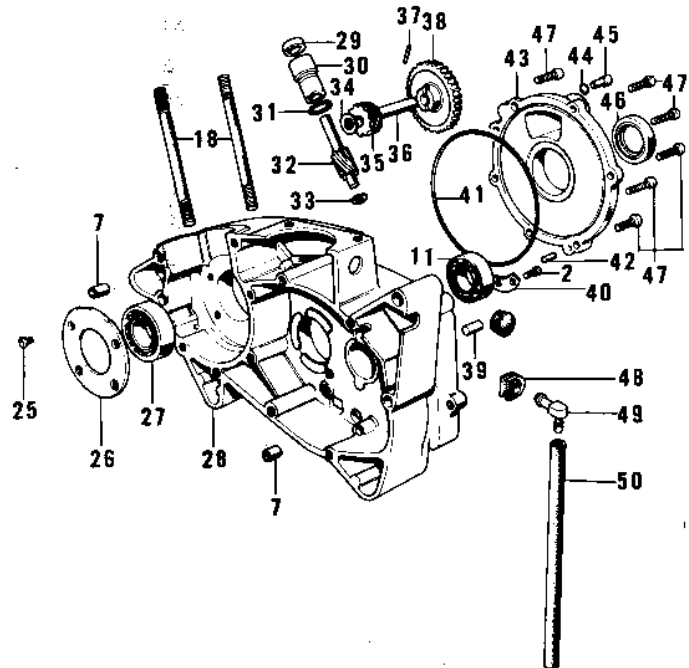

1972 F7-A PARTS DIAGRAM

CRANKCASE ('74-'75 F7-C/F6-D)