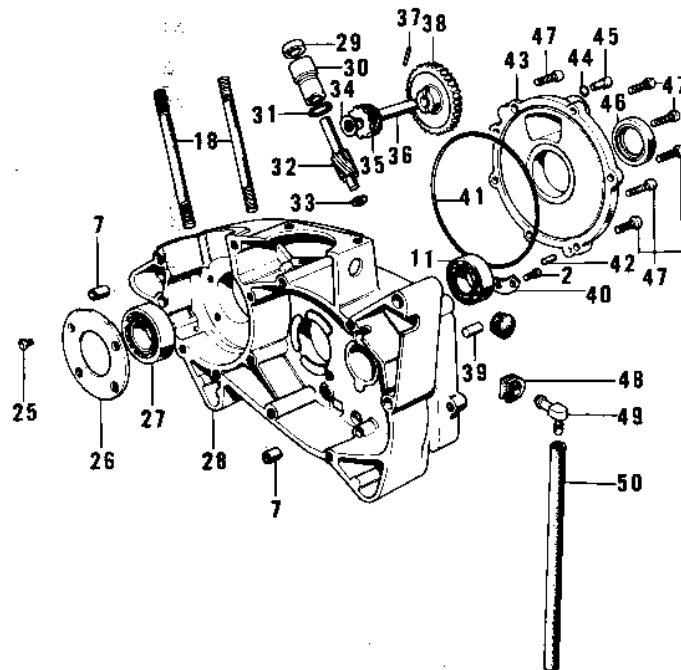

1973 F7-B PARTS DIAGRAM

CRANKCASE ('74-'75 F7-C/F6-D)