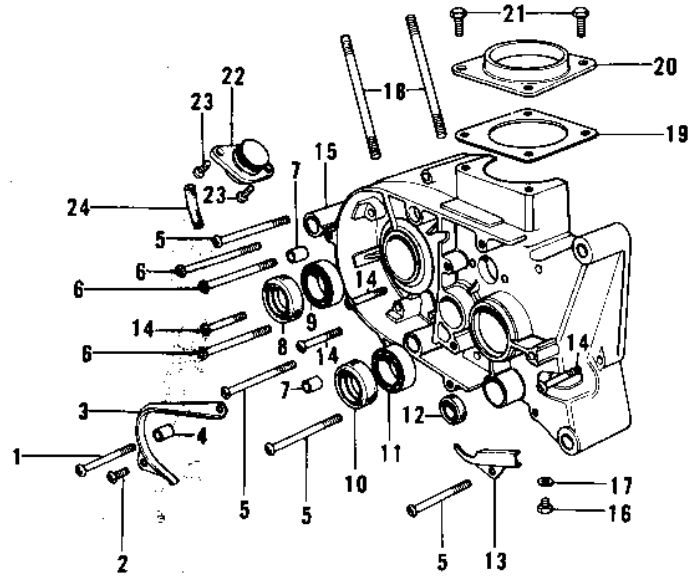

1973 F7-B PARTS DIAGRAM

CRANKCASE ('74-'75 F7-C/F6-D)