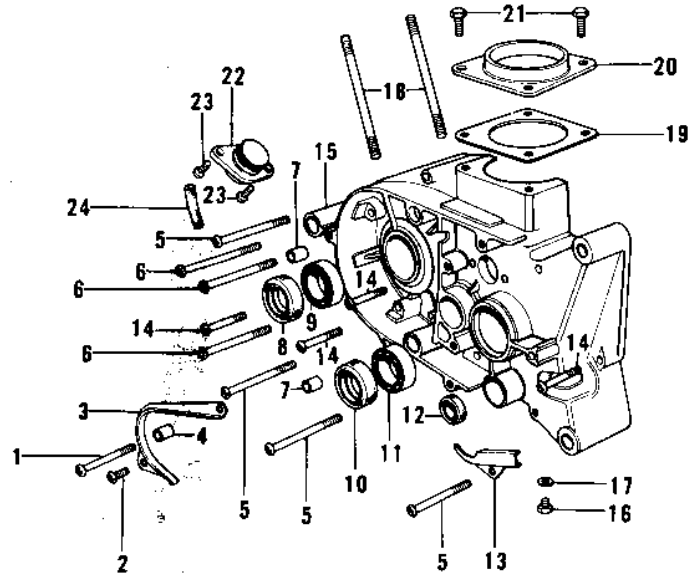

1974 F7-C PARTS DIAGRAM

CRANKCASE ('74-'75 F7-C/F6-D)