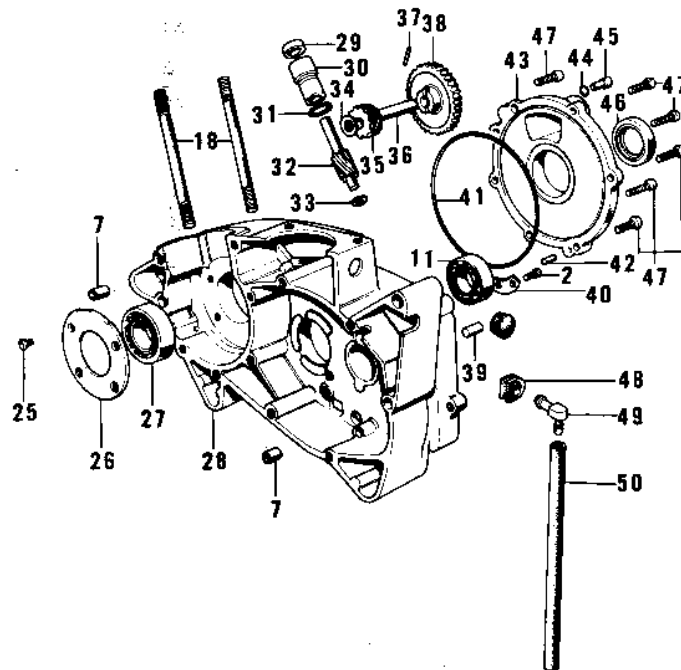

1974 F7-C PARTS DIAGRAM

CRANKCASE ('74-'75 F7-C/F6-D)