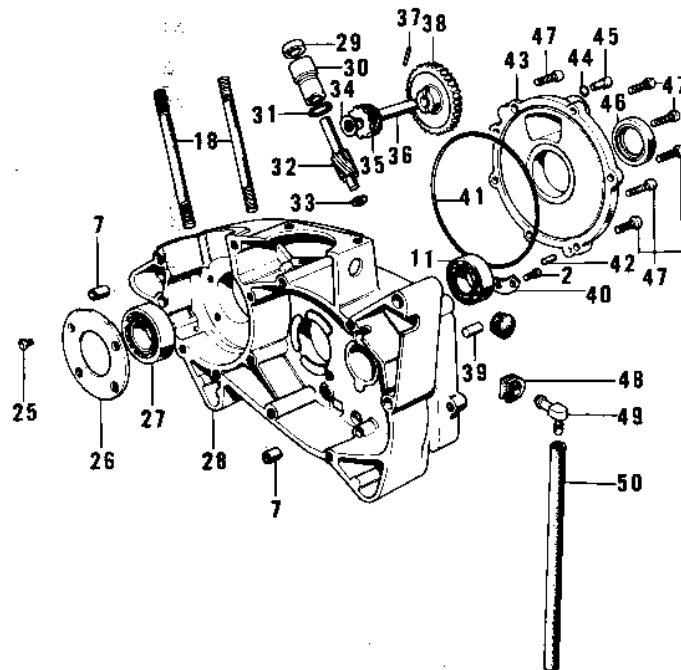

1975 F7-D PARTS DIAGRAM

CRANKCASE ('74-'75 F7-C/F6-D)