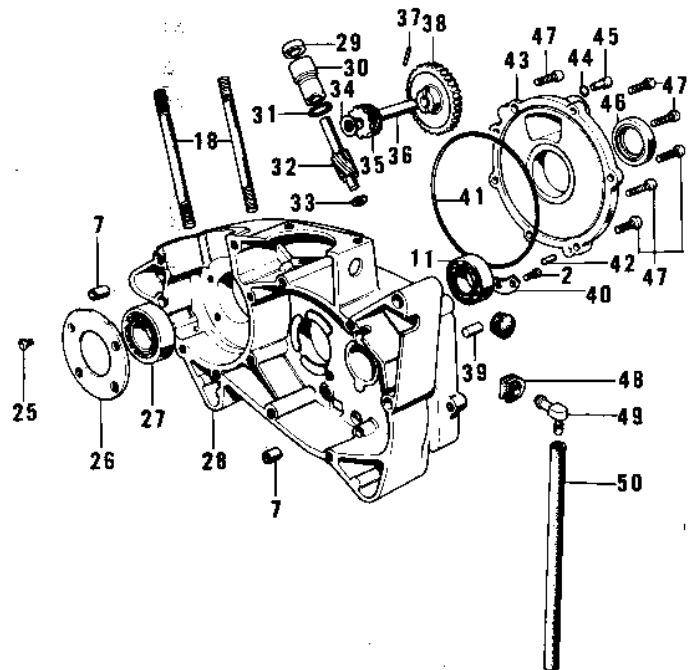

1975 F7-D PARTS DIAGRAM

CRANKCASE ('74-'75 F7-C/F6-D)