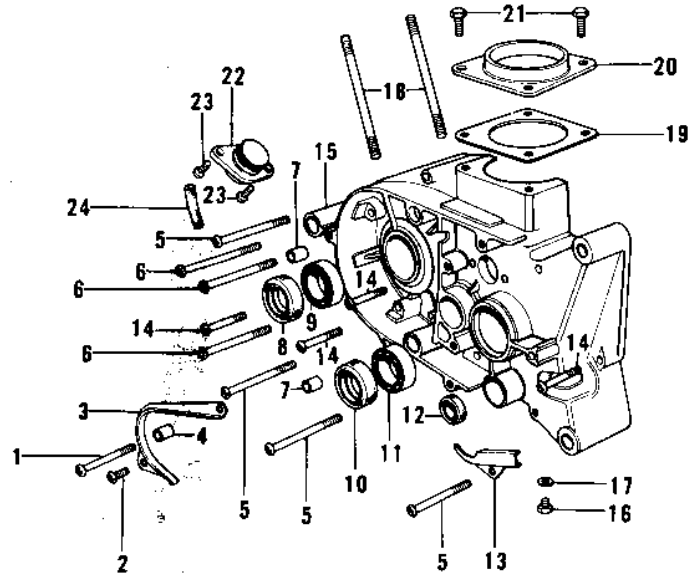

1975 F7-D PARTS DIAGRAM

CRANKCASE ('74-'75 F7-C/F6-D)