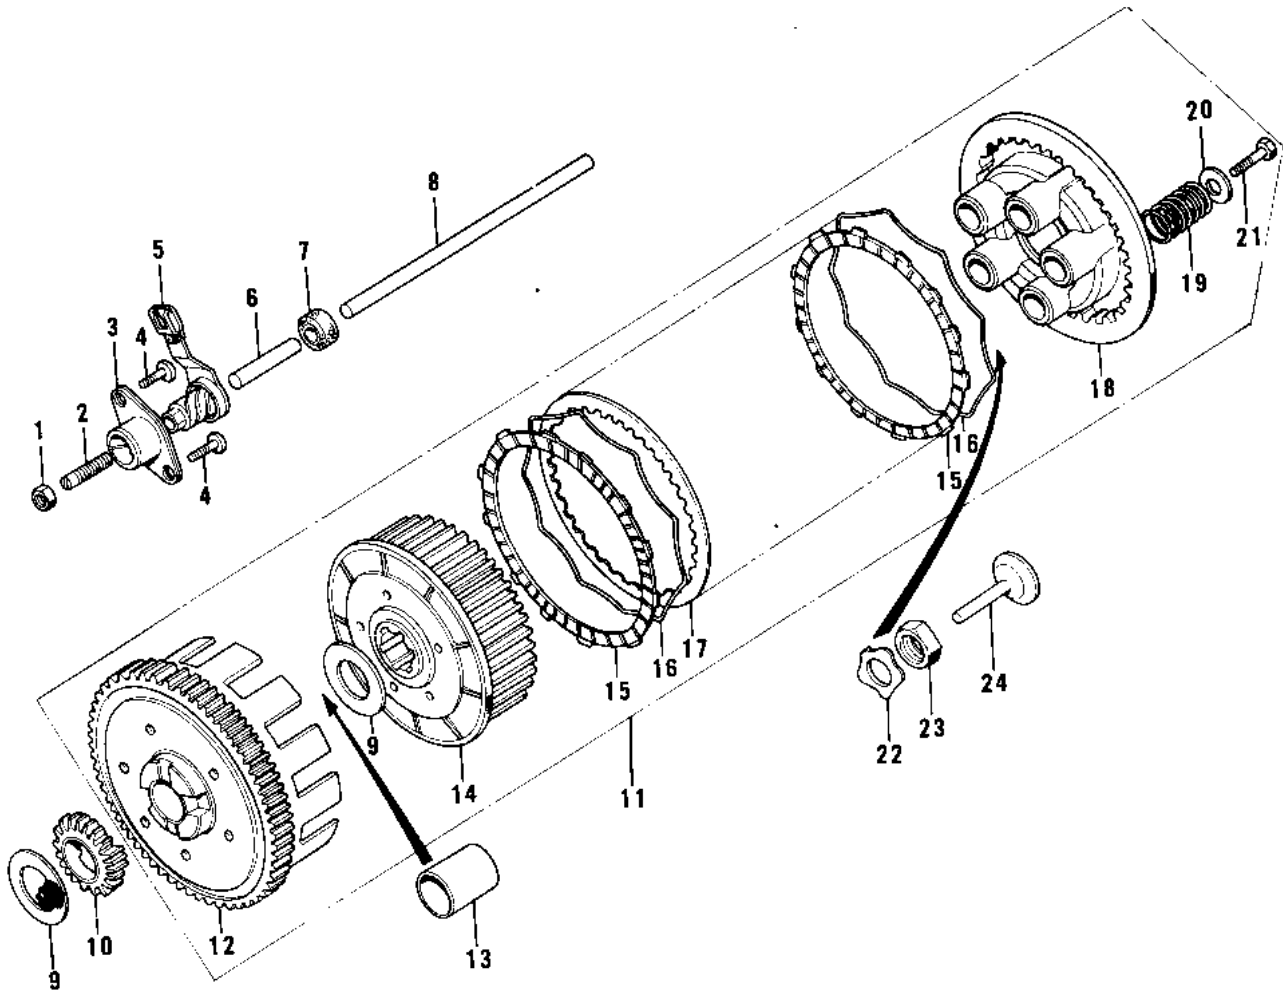

# 1972 F7-A PARTS DIAGRAM

CLUTCH ('74-'75 F7-C/F6-D)

# 1972 F7-A PARTS LIST

CLUTCH ('74-'75 F7-C/F6-D)

ITEM NAME	PART NUMBER	QUANTITY
NUT 6MM (Ref # 1)	311B0600	
NUT 6MM (Ref # 1)	311B0600	
SCREW SLOTTED (Ref # 2)	291Z0625	
RELEASE OUTER-CLUTCH (Ref # 3)	13118-006	
SCREW PAN HEAD 6X14 (Ref # 4)	220B0614	
RELEASE INNER-CLUTCH (Ref # 5)	13102-011	
ROD-CLUTCH PUSH,SHORT (Ref # 6)	13116-018	
OIL SEAL TB7246 (Ref # 7)	92052-010	
ROD-CLUTCH PUSH,LONG (Ref # 8)	13116-017	
WASHER-CLUTCH THRUST (Ref # 9)	92022-168	
PINION-KICKSTARTER (Ref # 10)	13075-006	
CLUTCH-ASSY (Ref # 11)	13081-084	
HOUSING-COMP-CLUTCH (Ref # 12)	13095-1024	
BUSH-CLUTCH (Ref # 13)	92028-014	
HUB,CLUTCH (Ref # 14)	13087-032	
PLATE-FRICTION (Ref # 15)	13088-1015	
RING-CLUTCH STEEL (Ref # 16)	13229-002	
PLATE CLUTCH STEEL (Ref # 17)	13089-003	
PLATE-CLUTCH SPRING (Ref # 18)	13187-004	
SPRING-CLUTCH (Ref # 19)	92081-080	
WASHER-PLAIN,5MM (Ref # 20)	92022-167	
BOLT,5X18 (Ref # 21)	92003-078	
WASHER-LOCK,14MM (Ref # 22)	92024-046	
NUT 14MM (Ref # 23)	315B1400	
PUSHER-CLTCH SPRG PLT (Ref # 24)	13116-016	