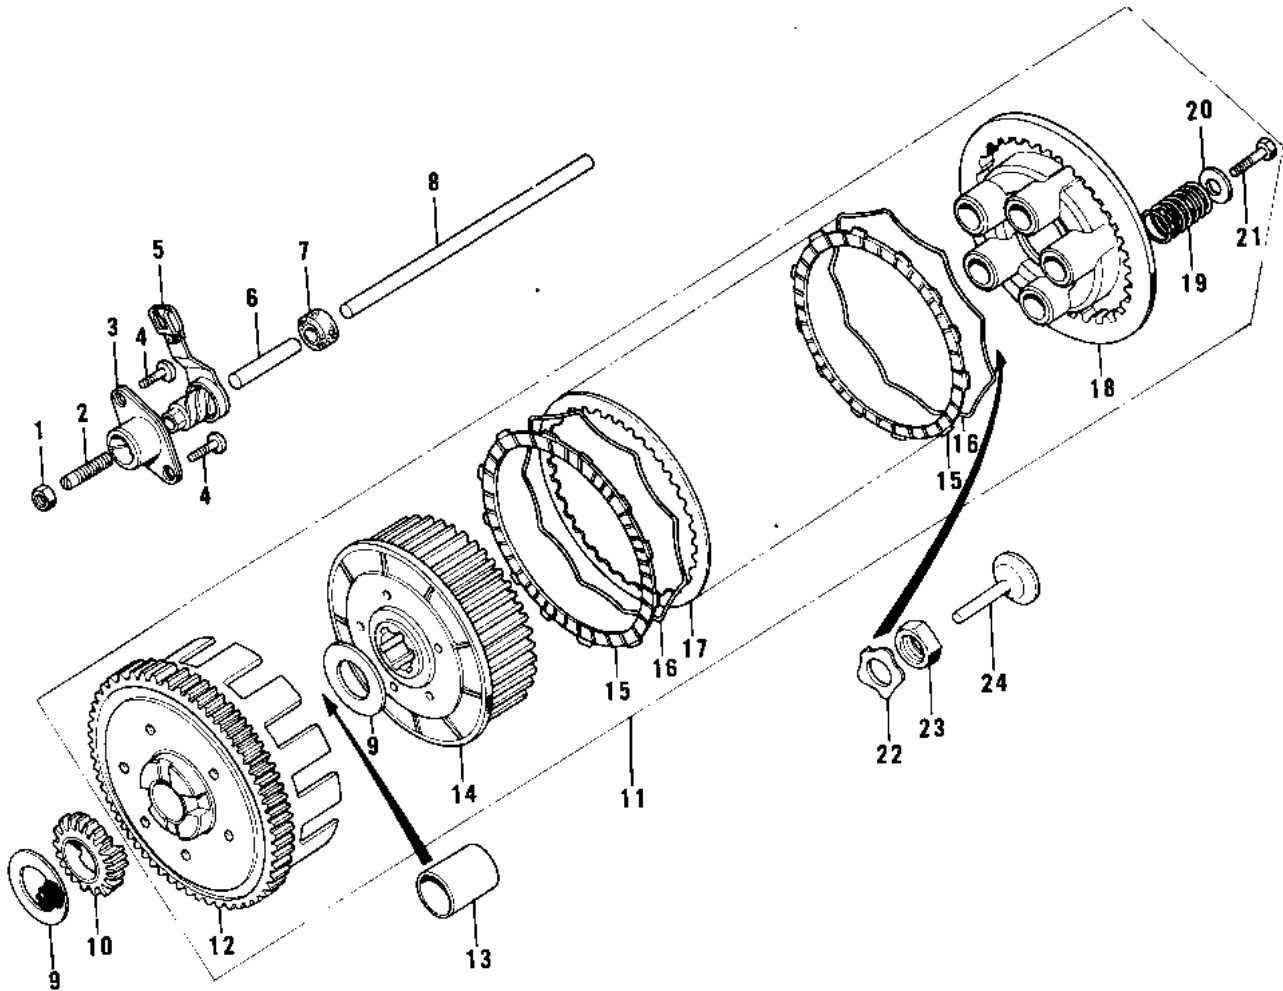

# 1974 F7-C PARTS DIAGRAM

CLUTCH ('74-'75 F7-C/F6-D)

# 1974 F7-C PARTS LIST

CLUTCH ('74-'75 F7-C/F6-D)

ITEM NAME	PART NUMBER	QUANTITY
NUT 6MM (Ref # 1)	311B0600	
NUT 6MM (Ref # 1)	311B0600	
SCREW SLOTTED (Ref # 2)	291Z0625	
RELEASE OUTER-CLUTCH (Ref # 3)	13118-006	
SCREW PAN HEAD 6X14 (Ref # 4)	220B0614	
RELEASE INNER-CLUTCH (Ref # 5)	13102-011	
ROD-CLUTCH PUSH,SHORT (Ref # 6)	13116-018	
OIL SEAL TB7246 (Ref # 7)	92052-010	
ROD-CLUTCH PUSH,LONG (Ref # 8)	13116-017	
WASHER-CLUTCH THRUST (Ref # 9)	92022-168	
PINION-KICKSTARTER (Ref # 10)	13075-006	
CLUTCH-ASSY (Ref # 11)	13081-084	
HOUSING-COMP-CLUTCH (Ref # 12)	13095-1024	
BUSH-CLUTCH (Ref # 13)	92028-014	
HUB,CLUTCH (Ref # 14)	13087-032	
PLATE-FRICTION (Ref # 15)	13088-1015	
RING-CLUTCH STEEL (Ref # 16)	13229-002	
PLATE CLUTCH STEEL (Ref # 17)	13089-003	
PLATE-CLUTCH SPRING (Ref # 18)	13187-004	
SPRING-CLUTCH (Ref # 19)	92081-080	
WASHER-PLAIN,5MM (Ref # 20)	92022-167	
BOLT,5X18 (Ref # 21)	92003-078	
WASHER-LOCK,14MM (Ref # 22)	92024-046	
NUT 14MM (Ref # 23)	315B1400	
PUSHER-CLTCH SPRG PLT (Ref # 24)	13116-016	