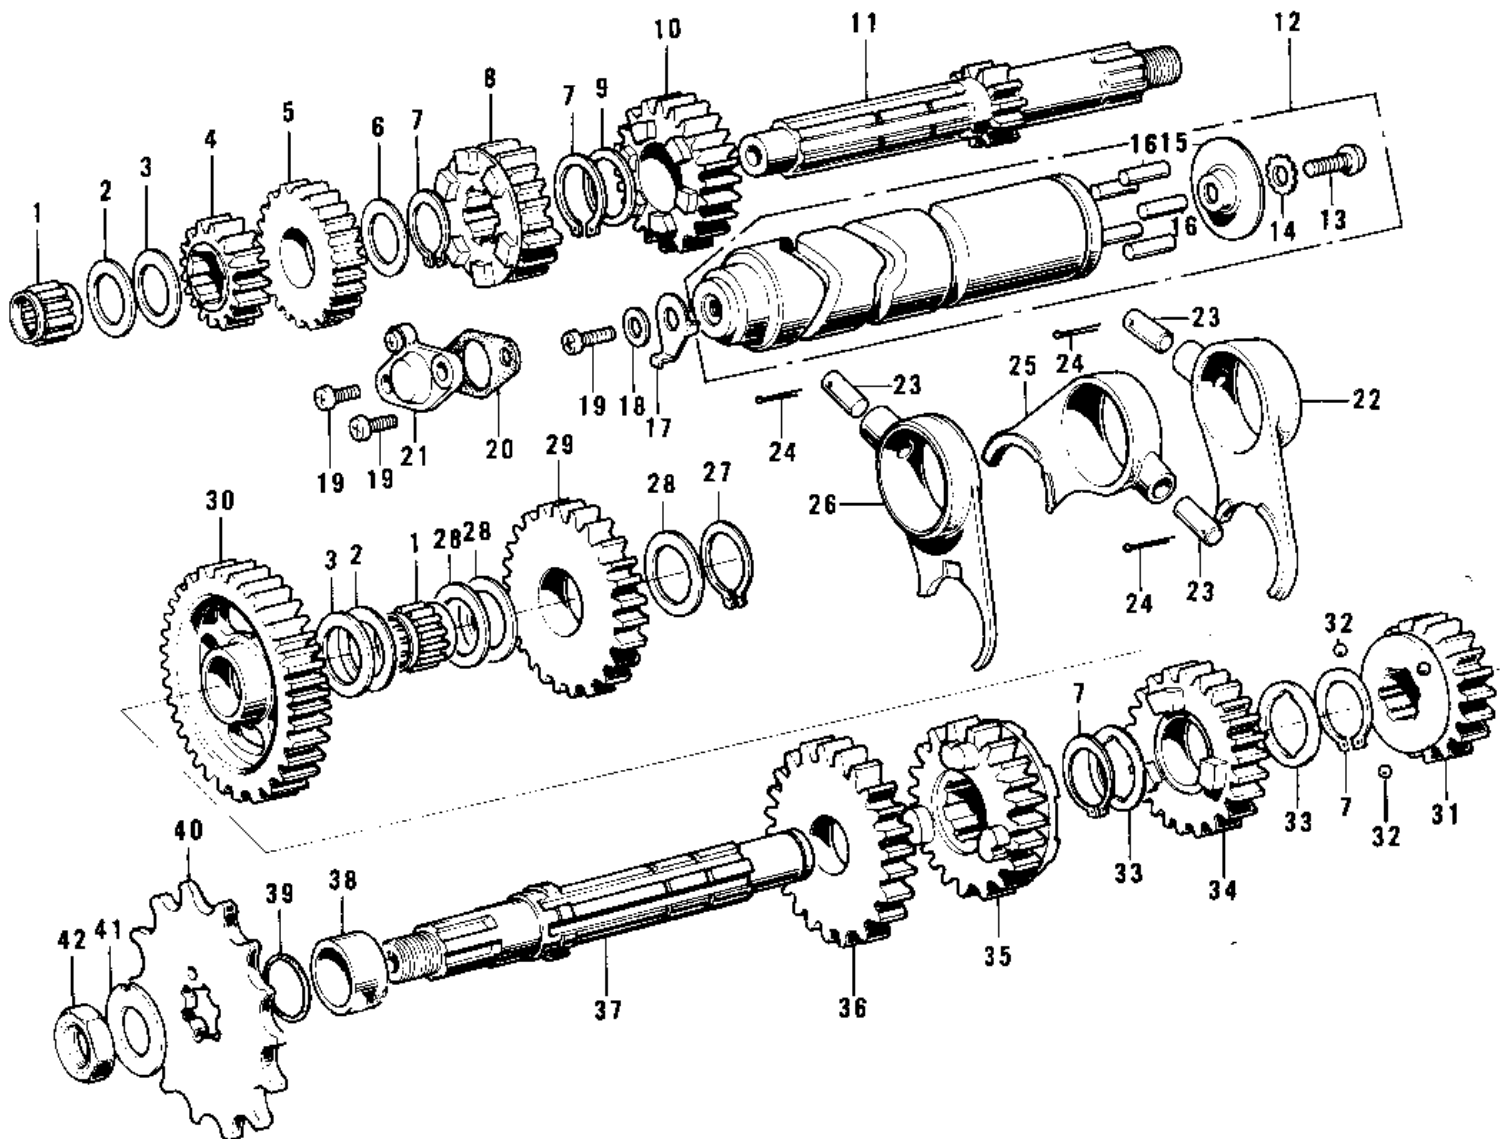

# 1972 F7-A PARTS DIAGRAM

TRANSMISSION/CHANGE DRUM ('74-'75 F7-C/F)

# 1972 F7-A PARTS LIST

## TRANSMISSION/CHANGE DRUM ('74-'75 F7-C/F)

ITEM NAME	PART NUMBER	QUANTITY
BEARING-NEEDLE (Ref # 1)	92046-026	
WASHER-THRUST (Ref # 2)	92022-170	
WASHER-THRUST (Ref # 3)	92022-171	
2ND GEAR-DRIVE (Ref # 4)	13130-024	
4TH GEAR-DRIVE (Ref # 5)	13134-008	
WASHER-PLAIN (Ref # 6)	92022-181	
CIRCLIP,21MM (Ref # 7)	480J2100	
3RD GEAR-DRIVE (Ref # 8)	13132-022	
WASHER 22MM (Ref # 9)	92022-106	
TOP GEAR-DRIVE (Ref # 10)	13136-031	
SHAFT-DRIVE (Ref # 11)	13127-029	
DRUM ASSY-GEAR CHANGE (Ref # 12)	13239-002	
SCREW PAN HEAD 6X14 (Ref # 13)	220B0614	
WASHER LOCK 6MM (Ref # 14)	464H0600	
PLATE-CHANGE DRUM PIN (Ref # 15)	13142-009	
PIN GEAR CHANGE DRUM (Ref # 16)	92042-014	
ROTOR,NEUTRAL INDICTR (Ref # 17)	21007-1003	
WASHER PLAIN 6MM (Ref # 18)	410B0600	
SCREW PAN HEAD, 6X16 (Ref # 19)	220B0616	
GASKET NEUTRAL SWITCH (Ref # 20)	13146-002	
SWITCH,NEUTRAL (Ref # 21)	13151-1001	
FORK-SELECTOR,LOW (Ref # 22)	13140-050	
PIN SELECT FORK GUIDE (Ref # 23)	92043-005	
PIN COTTER 3.0X20 (Ref # 24)	550D3020	
FORK-SELECTOR,TOP (Ref # 25)	13140-049	
FORK-SELECTOR (Ref # 26)	13140-030	
CIRCLIP 15MM (Ref # 27)	480J1500	
WASHER-PLAIN (Ref # 28)	92022-169	
IDLE GEAR-KICKSTARTER (Ref # 29)	13073-009	

## 1972 F7-A PARTS LIST

TRANSMISSION/CHANGE DRUM ('74-'75 F7-C/F)

ITEM NAME	PART NUMBER	QUANTITY
LOW GEAR,OUTPUT SHAFT (Ref # 30)	13129-051	
TOP GEAR-OUTPUT (Ref # 31)	13137-016	
BALL STEEL 5/32' (Ref # 32)	600A0500	
WASHER-LOCK (Ref # 33)	92024-031	
3RD GEAR-OUTPUT (Ref # 34)	13133-021	
4TH GEAR-OUTPUT (Ref # 35)	13135-012	
2ND GEAR-OUTPUT (Ref # 36)	13131-029	
SHAFT-OUTPUT (Ref # 37)	13128-028	
COLLAR-ENG SPROCKET (Ref # 38)	92027-180	
"0" RING (Ref # 39)	92055-022	
SPROCKET-OUTPUT,14T (Ref # 40)	13144-1058	
ENGINE SPROCKET,13T (Ref # 40)	13144-053	
ENGINE SPROCKET,1ST (Ref # 40)	13144-054	
WASHER LOCK 12MM (Ref # 41)	92024-002	
NUT,12MM (Ref # 42)	92016-024	