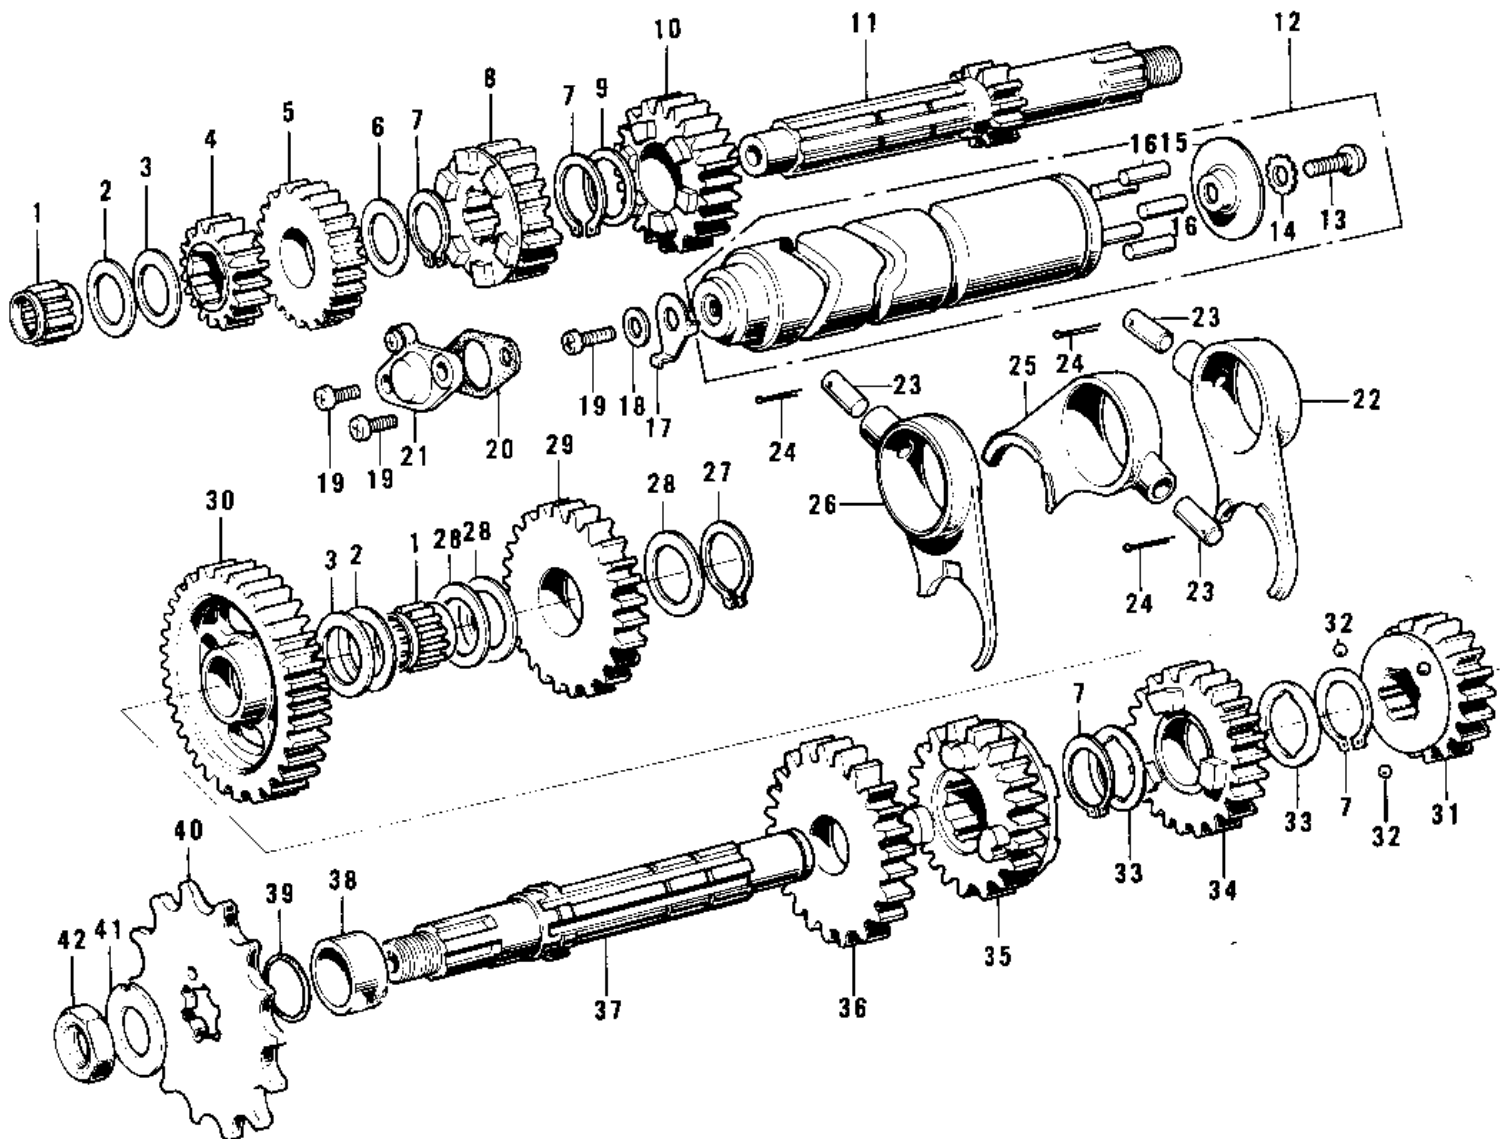

1972 F7-A PARTS DIAGRAM

TRANSMISSION/CHANGE DRUM ('74-'75 F7-C/F)

1972 F7-A PARTS LIST

TRANSMISSION/CHANGE DRUM ('74-'75 F7-C/F)

ITEM NAME	PART NUMBER	QUANTITY
BEARING-NEEDLE (Ref # 1)	92046-026	
WASHER-THRUST (Ref # 2)	92022-170	
WASHER-THRUST (Ref # 3)	92022-171	
2ND GEAR-DRIVE (Ref # 4)	13130-024	
4TH GEAR-DRIVE (Ref # 5)	13134-008	
WASHER-PLAIN (Ref # 6)	92022-181	
CIRCLIP,21MM (Ref # 7)	480J2100	
3RD GEAR-DRIVE (Ref # 8)	13132-022	
WASHER 22MM (Ref # 9)	92022-106	
TOP GEAR-DRIVE (Ref # 10)	13136-031	
SHAFT-DRIVE (Ref # 11)	13127-029	
DRUM ASSY-GEAR CHANGE (Ref # 12)	13239-002	
SCREW PAN HEAD 6X14 (Ref # 13)	220B0614	
WASHER LOCK 6MM (Ref # 14)	464H0600	
PLATE-CHANGE DRUM PIN (Ref # 15)	13142-009	
PIN GEAR CHANGE DRUM (Ref # 16)	92042-014	
ROTOR,NEUTRAL INDICTR (Ref # 17)	21007-1003	
WASHER PLAIN 6MM (Ref # 18)	410B0600	
SCREW PAN HEAD, 6X16 (Ref # 19)	220B0616	
GASKET NEUTRAL SWITCH (Ref # 20)	13146-002	
SWITCH,NEUTRAL (Ref # 21)	13151-1001	
FORK-SELECTOR,LOW (Ref # 22)	13140-050	
PIN SELECT FORK GUIDE (Ref # 23)	92043-005	
PIN COTTER 3.0X20 (Ref # 24)	550D3020	
FORK-SELECTOR,TOP (Ref # 25)	13140-049	
FORK-SELECTOR (Ref # 26)	13140-030	
CIRCLIP 15MM (Ref # 27)	480J1500	
WASHER-PLAIN (Ref # 28)	92022-169	
IDLE GEAR-KICKSTARTER (Ref # 29)	13073-009	

1972 F7-A PARTS LIST

TRANSMISSION/CHANGE DRUM ('74-'75 F7-C/F)

ITEM NAME	PART NUMBER	QUANTITY
LOW GEAR,OUTPUT SHAFT (Ref # 30)	13129-051	
TOP GEAR-OUTPUT (Ref # 31)	13137-016	
BALL STEEL 5/32' (Ref # 32)	600A0500	
WASHER-LOCK (Ref # 33)	92024-031	
3RD GEAR-OUTPUT (Ref # 34)	13133-021	
4TH GEAR-OUTPUT (Ref # 35)	13135-012	
2ND GEAR-OUTPUT (Ref # 36)	13131-029	
SHAFT-OUTPUT (Ref # 37)	13128-028	
COLLAR-ENG SPROCKET (Ref # 38)	92027-180	
"0" RING (Ref # 39)	92055-022	
SPROCKET-OUTPUT,14T (Ref # 40)	13144-1058	
ENGINE SPROCKET,13T (Ref # 40)	13144-053	
ENGINE SPROCKET,1ST (Ref # 40)	13144-054	
WASHER LOCK 12MM (Ref # 41)	92024-002	
NUT,12MM (Ref # 42)	92016-024	