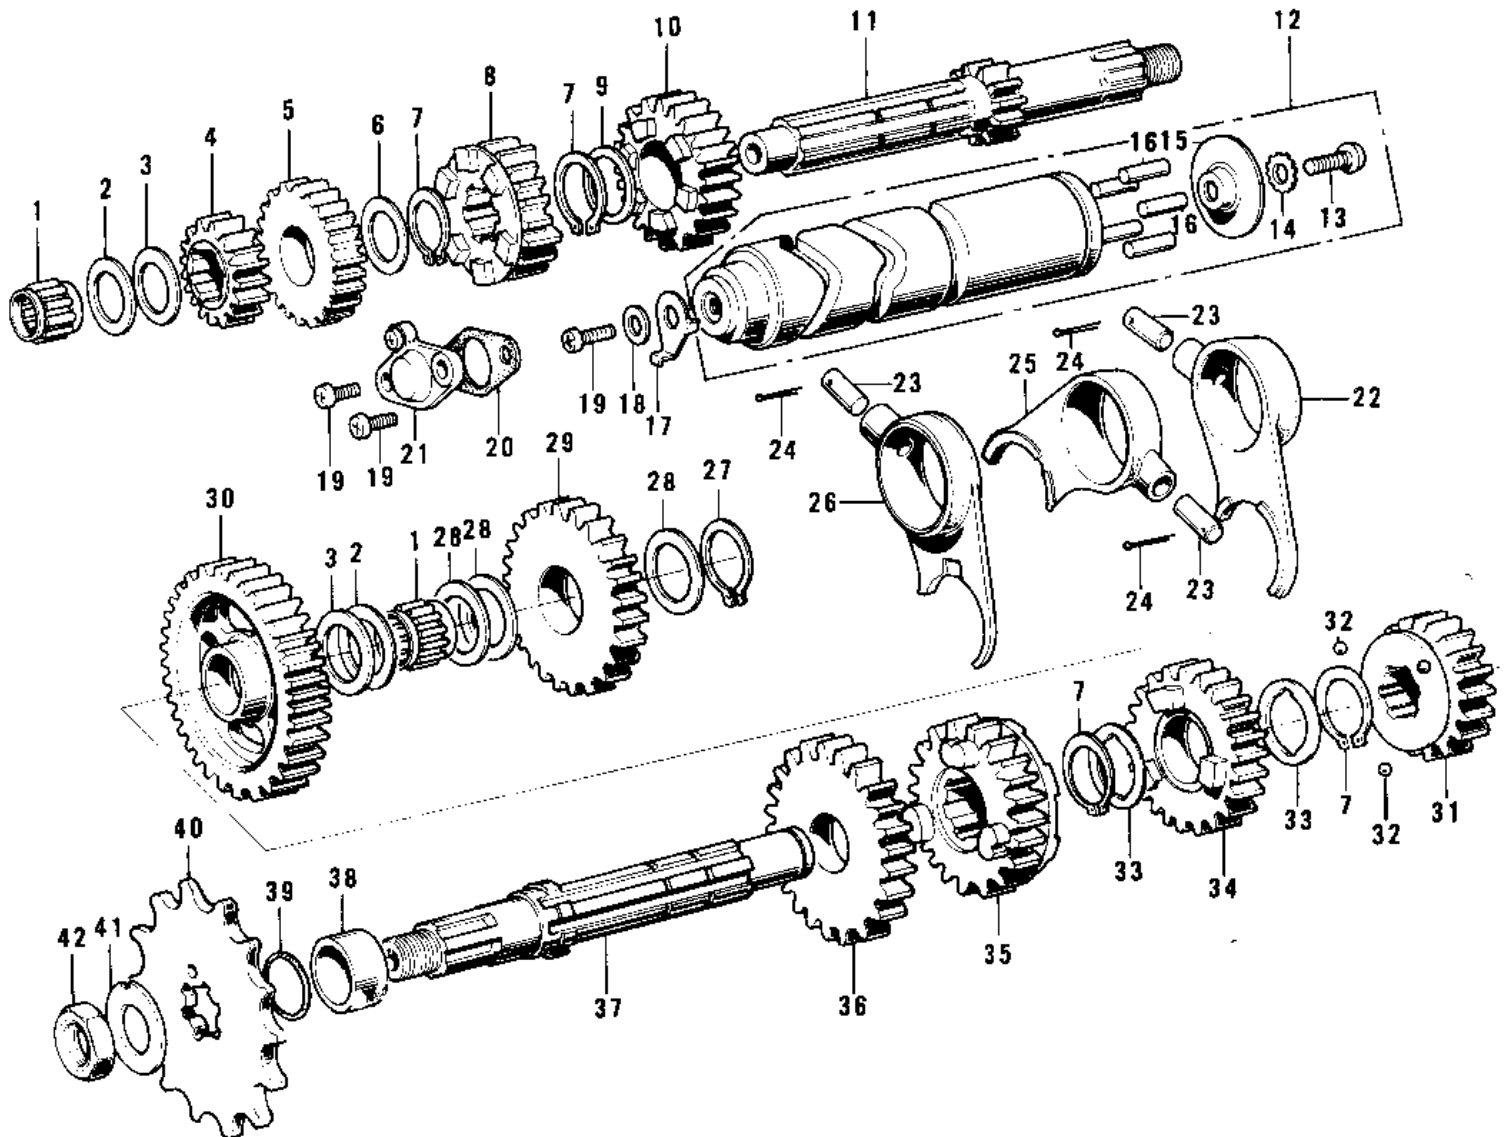

1973 F7-B PARTS DIAGRAM

TRANSMISSION/CHANGE DRUM ('74-'75 F7-C/F)

1973 F7-B PARTS LIST

TRANSMISSION/CHANGE DRUM ('74-'75 F7-C/F)

ITEM NAME	PART NUMBER	QUANTITY
BEARING-NEEDLE (Ref # 1)	92046-026	
WASHER-THRUST (Ref # 2)	92022-170	
WASHER-THRUST (Ref # 3)	92022-171	
2ND GEAR-DRIVE (Ref # 4)	13130-024	
4TH GEAR-DRIVE (Ref # 5)	13134-008	
WASHER-PLAIN (Ref # 6)	92022-181	
CIRCLIP,21MM (Ref # 7)	480J2100	
3RD GEAR-DRIVE (Ref # 8)	13132-022	
WASHER 22MM (Ref # 9)	92022-106	
TOP GEAR-DRIVE (Ref # 10)	13136-031	
SHAFT-DRIVE (Ref # 11)	13127-029	
DRUM ASSY-GEAR CHANGE (Ref # 12)	13239-002	
SCREW PAN HEAD 6X14 (Ref # 13)	220B0614	
WASHER LOCK 6MM (Ref # 14)	464H0600	
PLATE-CHANGE DRUM PIN (Ref # 15)	13142-009	
PIN GEAR CHANGE DRUM (Ref # 16)	92042-014	
ROTOR,NEUTRAL INDICTR (Ref # 17)	21007-1003	
WASHER PLAIN 6MM (Ref # 18)	410B0600	
SCREW PAN HEAD, 6X16 (Ref # 19)	220B0616	
GASKET NEUTRAL SWITCH (Ref # 20)	13146-002	
SWITCH,NEUTRAL (Ref # 21)	13151-1001	
FORK-SELECTOR,LOW (Ref # 22)	13140-050	
PIN SELECT FORK GUIDE (Ref # 23)	92043-005	
PIN COTTER 3.0X20 (Ref # 24)	550D3020	
FORK-SELECTOR,TOP (Ref # 25)	13140-049	
FORK-SELECTOR (Ref # 26)	13140-030	
CIRCLIP 15MM (Ref # 27)	480J1500	
WASHER-PLAIN (Ref # 28)	92022-169	
IDLE GEAR-KICKSTARTER (Ref # 29)	13073-009	

1973 F7-B PARTS LIST

TRANSMISSION/CHANGE DRUM ('74-'75 F7-C/F)

ITEM NAME	PART NUMBER	QUANTITY
LOW GEAR,OUTPUT SHAFT (Ref # 30)	13129-051	
TOP GEAR-OUTPUT (Ref # 31)	13137-016	
BALL STEEL 5/32' (Ref # 32)	600A0500	
WASHER-LOCK (Ref # 33)	92024-031	
3RD GEAR-OUTPUT (Ref # 34)	13133-021	
4TH GEAR-OUTPUT (Ref # 35)	13135-012	
2ND GEAR-OUTPUT (Ref # 36)	13131-029	
SHAFT-OUTPUT (Ref # 37)	13128-028	
COLLAR-ENG SPROCKET (Ref # 38)	92027-180	
"0" RING (Ref # 39)	92055-022	
SPROCKET-OUTPUT,14T (Ref # 40)	13144-1058	
ENGINE SPROCKET,13T (Ref # 40)	13144-053	
ENGINE SPROCKET,1ST (Ref # 40)	13144-054	
WASHER LOCK 12MM (Ref # 41)	92024-002	
NUT,12MM (Ref # 42)	92016-024	