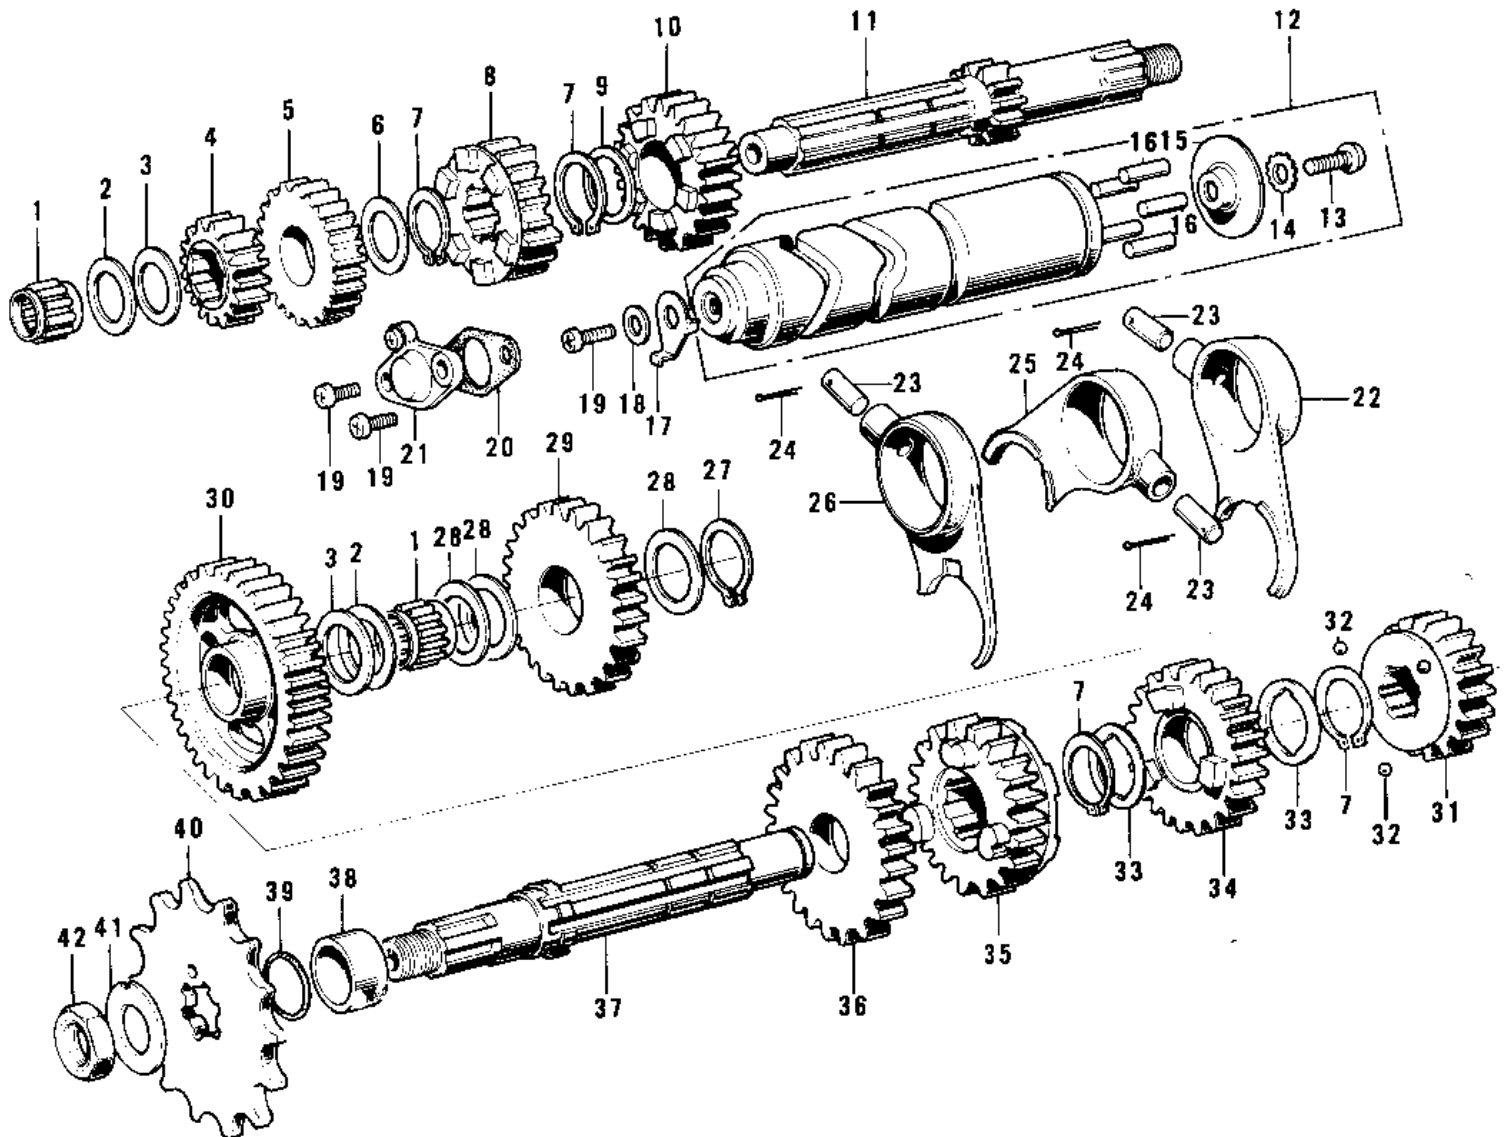

# 1974 F7-C PARTS DIAGRAM

TRANSMISSION/CHANGE DRUM ('74-'75 F7-C/F)

# 1974 F7-C PARTS LIST

## TRANSMISSION/CHANGE DRUM ('74-'75 F7-C/F)

ITEM NAME	PART NUMBER	QUANTITY
BEARING-NEEDLE (Ref # 1)	92046-026	
WASHER-THRUST (Ref # 2)	92022-170	
WASHER-THRUST (Ref # 3)	92022-171	
2ND GEAR-DRIVE (Ref # 4)	13130-024	
4TH GEAR-DRIVE (Ref # 5)	13134-008	
WASHER-PLAIN (Ref # 6)	92022-181	
CIRCLIP,21MM (Ref # 7)	480J2100	
3RD GEAR-DRIVE (Ref # 8)	13132-022	
WASHER 22MM (Ref # 9)	92022-106	
TOP GEAR-DRIVE (Ref # 10)	13136-031	
SHAFT-DRIVE (Ref # 11)	13127-029	
DRUM ASSY-GEAR CHANGE (Ref # 12)	13239-002	
SCREW PAN HEAD 6X14 (Ref # 13)	220B0614	
WASHER LOCK 6MM (Ref # 14)	464H0600	
PLATE-CHANGE DRUM PIN (Ref # 15)	13142-009	
PIN GEAR CHANGE DRUM (Ref # 16)	92042-014	
ROTOR,NEUTRAL INDICTR (Ref # 17)	21007-1003	
WASHER PLAIN 6MM (Ref # 18)	410B0600	
SCREW PAN HEAD, 6X16 (Ref # 19)	220B0616	
GASKET NEUTRAL SWITCH (Ref # 20)	13146-002	
SWITCH,NEUTRAL (Ref # 21)	13151-1001	
FORK-SELECTOR,LOW (Ref # 22)	13140-050	
PIN SELECT FORK GUIDE (Ref # 23)	92043-005	
PIN COTTER 3.0X20 (Ref # 24)	550D3020	
FORK-SELECTOR,TOP (Ref # 25)	13140-049	
FORK-SELECTOR (Ref # 26)	13140-030	
CIRCLIP 15MM (Ref # 27)	480J1500	
WASHER-PLAIN (Ref # 28)	92022-169	
IDLE GEAR-KICKSTARTER (Ref # 29)	13073-009	

### TRANSMISSION/CHANGE DRUM ('74-'75 F7-C/F)

ITEM NAME	PART NUMBER	QUANTITY
LOW GEAR,OUTPUT SHAFT (Ref # 30)	13129-051	
TOP GEAR-OUTPUT (Ref # 31)	13137-016	
BALL STEEL 5/32' (Ref # 32)	600A0500	
WASHER-LOCK (Ref # 33)	92024-031	
3RD GEAR-OUTPUT (Ref # 34)	13133-021	
4TH GEAR-OUTPUT (Ref # 35)	13135-012	
2ND GEAR-OUTPUT (Ref # 36)	13131-029	
SHAFT-OUTPUT (Ref # 37)	13128-028	
COLLAR-ENG SPROCKET (Ref # 38)	92027-180	
"0" RING (Ref # 39)	92055-022	
SPROCKET-OUTPUT,14T (Ref # 40)	13144-1058	
ENGINE SPROCKET,13T (Ref # 40)	13144-053	
ENGINE SPROCKET,1ST (Ref # 40)	13144-054	
WASHER LOCK 12MM (Ref # 41)	92024-002	
NUT,12MM (Ref # 42)	92016-024	