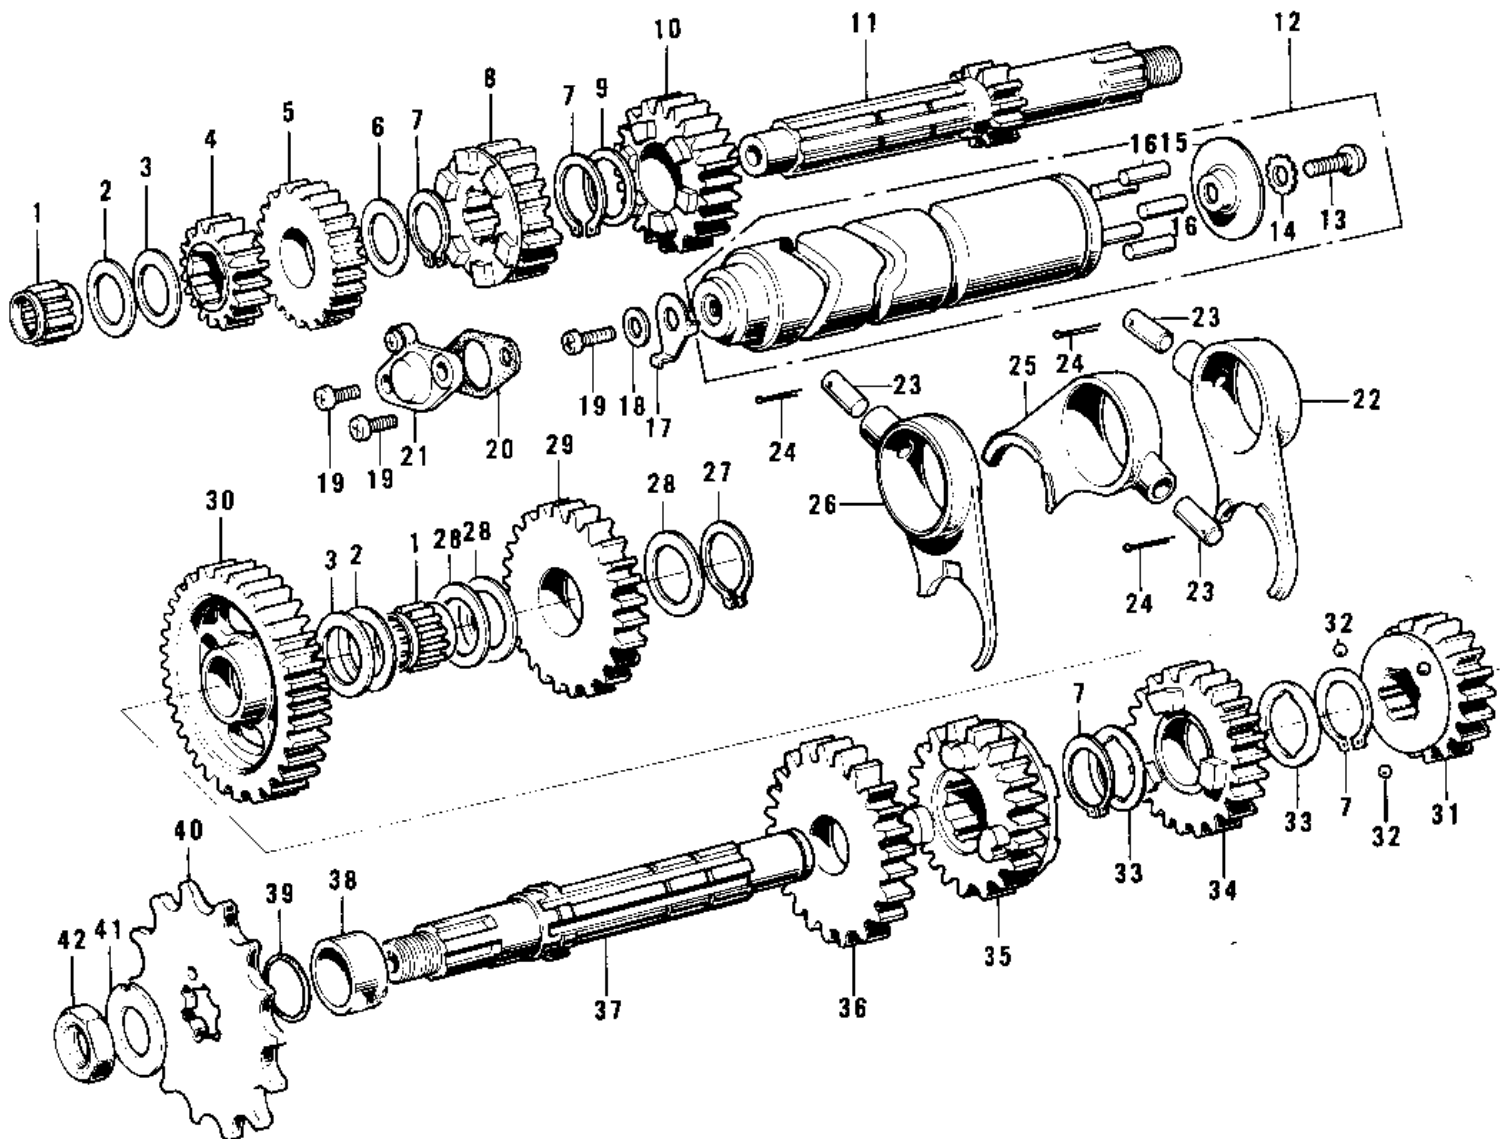

# 1975 F7-D PARTS DIAGRAM

TRANSMISSION/CHANGE DRUM ('74-'75 F7-C/F)

# 1975 F7-D PARTS LIST

TRANSMISSION/CHANGE DRUM ('74-'75 F7-C/F)

ITEM NAME	PART NUMBER	QUANTITY
BEARING-NEEDLE (Ref # 1)	92046-026	
WASHER-THRUST (Ref # 2)	92022-170	
WASHER-THRUST (Ref # 3)	92022-171	
2ND GEAR-DRIVE (Ref # 4)	13130-024	
4TH GEAR-DRIVE (Ref # 5)	13134-008	
WASHER-PLAIN (Ref # 6)	92022-181	
CIRCLIP,21MM (Ref # 7)	480J2100	
3RD GEAR-DRIVE (Ref # 8)	13132-022	
WASHER 22MM (Ref # 9)	92022-106	
TOP GEAR-DRIVE (Ref # 10)	13136-031	
SHAFT-DRIVE (Ref # 11)	13127-029	
DRUM ASSY-GEAR CHANGE (Ref # 12)	13239-002	
SCREW PAN HEAD 6X14 (Ref # 13)	220B0614	
WASHER LOCK 6MM (Ref # 14)	464H0600	
PLATE-CHANGE DRUM PIN (Ref # 15)	13142-009	
PIN GEAR CHANGE DRUM (Ref # 16)	92042-014	
ROTOR,NEUTRAL INDICTR (Ref # 17)	21007-1003	
WASHER PLAIN 6MM (Ref # 18)	410B0600	
SCREW PAN HEAD, 6X16 (Ref # 19)	220B0616	
GASKET NEUTRAL SWITCH (Ref # 20)	13146-002	
SWITCH,NEUTRAL (Ref # 21)	13151-1001	
FORK-SELECTOR,LOW (Ref # 22)	13140-050	
PIN SELECT FORK GUIDE (Ref # 23)	92043-005	
PIN COTTER 3.0X20 (Ref # 24)	550D3020	
FORK-SELECTOR,TOP (Ref # 25)	13140-049	
FORK-SELECTOR (Ref # 26)	13140-030	
CIRCLIP 15MM (Ref # 27)	480J1500	
WASHER-PLAIN (Ref # 28)	92022-169	
IDLE GEAR-KICKSTARTER (Ref # 29)	13073-009	

## 1975 F7-D PARTS LIST

TRANSMISSION/CHANGE DRUM ('74-'75 F7-C/F)

ITEM NAME	PART NUMBER	QUANTITY
LOW GEAR,OUTPUT SHAFT (Ref # 30)	13129-051	
TOP GEAR-OUTPUT (Ref # 31)	13137-016	
BALL STEEL 5/32' (Ref # 32)	600A0500	
WASHER-LOCK (Ref # 33)	92024-031	
3RD GEAR-OUTPUT (Ref # 34)	13133-021	
4TH GEAR-OUTPUT (Ref # 35)	13135-012	
2ND GEAR-OUTPUT (Ref # 36)	13131-029	
SHAFT-OUTPUT (Ref # 37)	13128-028	
COLLAR-ENG SPROCKET (Ref # 38)	92027-180	
"0" RING (Ref # 39)	92055-022	
SPROCKET-OUTPUT,14T (Ref # 40)	13144-1058	
ENGINE SPROCKET,13T (Ref # 40)	13144-053	
ENGINE SPROCKET,1ST (Ref # 40)	13144-054	
WASHER LOCK 12MM (Ref # 41)	92024-002	
NUT,12MM (Ref # 42)	92016-024	