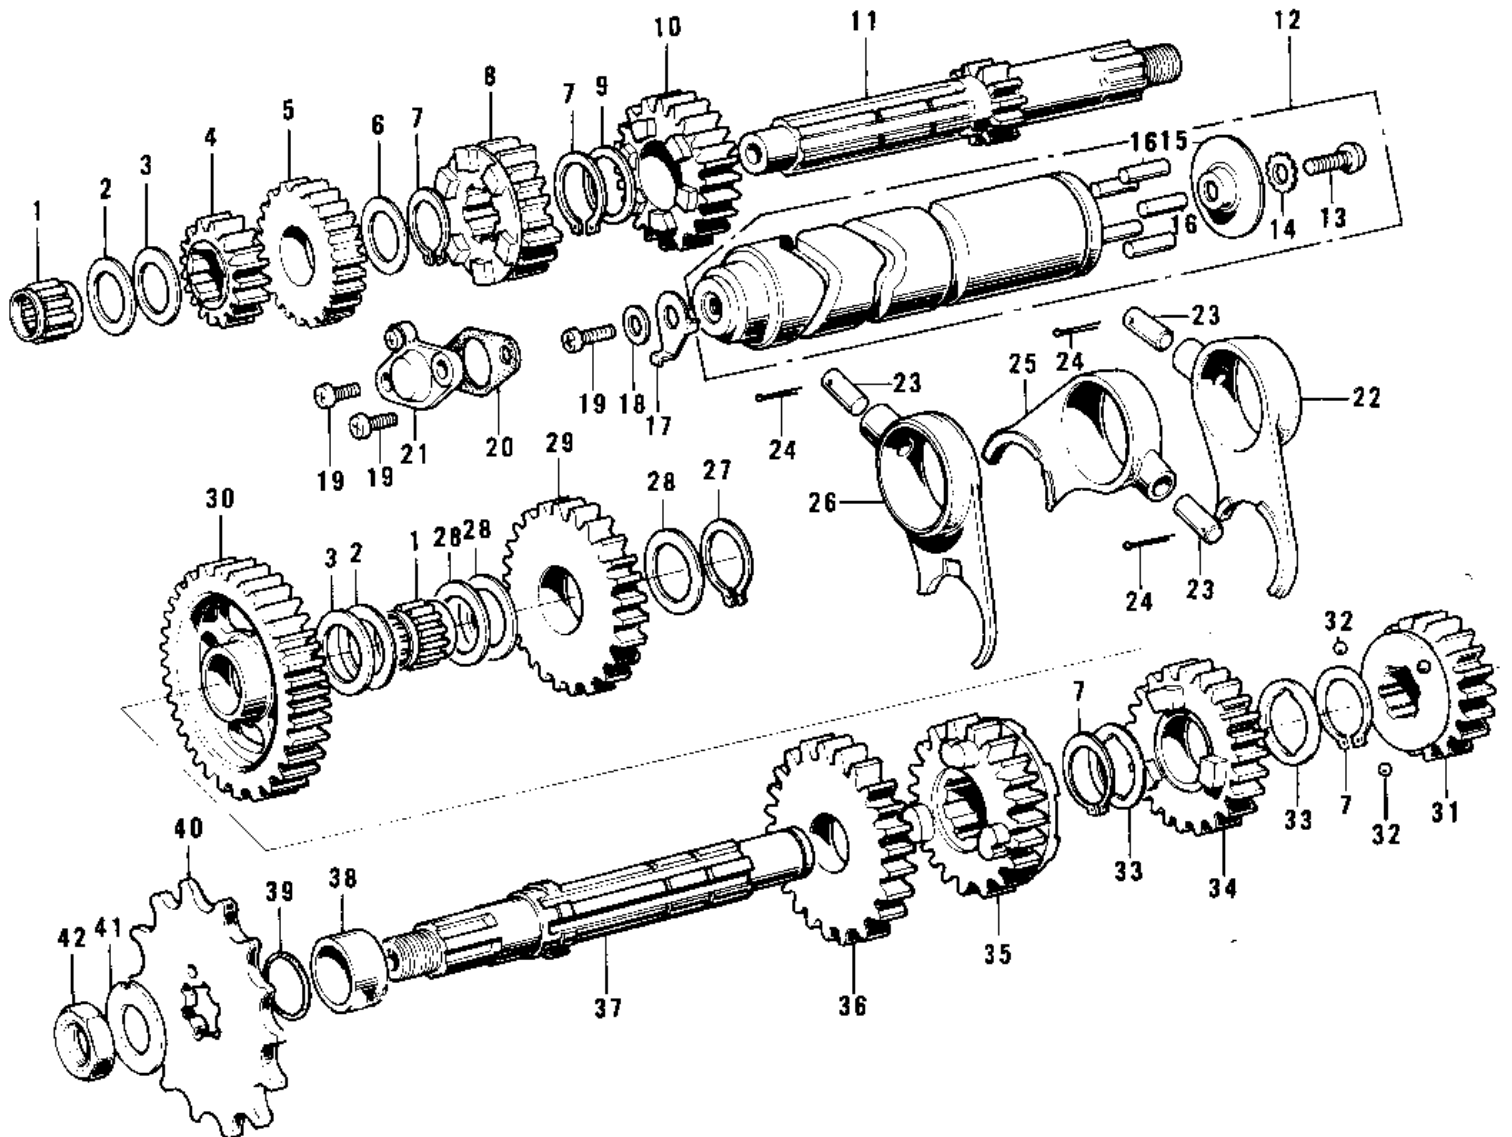

1975 F7-D PARTS DIAGRAM

TRANSMISSION/CHANGE DRUM ('74-'75 F7-C/F)

1975 F7-D PARTS LIST

TRANSMISSION/CHANGE DRUM ('74-'75 F7-C/F)

ITEM NAME	PART NUMBER	QUANTITY
BEARING-NEEDLE (Ref # 1)	92046-026	
WASHER-THRUST (Ref # 2)	92022-170	
WASHER-THRUST (Ref # 3)	92022-171	
2ND GEAR-DRIVE (Ref # 4)	13130-024	
4TH GEAR-DRIVE (Ref # 5)	13134-008	
WASHER-PLAIN (Ref # 6)	92022-181	
CIRCLIP,21MM (Ref # 7)	480J2100	
3RD GEAR-DRIVE (Ref # 8)	13132-022	
WASHER 22MM (Ref # 9)	92022-106	
TOP GEAR-DRIVE (Ref # 10)	13136-031	
SHAFT-DRIVE (Ref # 11)	13127-029	
DRUM ASSY-GEAR CHANGE (Ref # 12)	13239-002	
SCREW PAN HEAD 6X14 (Ref # 13)	220B0614	
WASHER LOCK 6MM (Ref # 14)	464H0600	
PLATE-CHANGE DRUM PIN (Ref # 15)	13142-009	
PIN GEAR CHANGE DRUM (Ref # 16)	92042-014	
ROTOR,NEUTRAL INDICTR (Ref # 17)	21007-1003	
WASHER PLAIN 6MM (Ref # 18)	410B0600	
SCREW PAN HEAD, 6X16 (Ref # 19)	220B0616	
GASKET NEUTRAL SWITCH (Ref # 20)	13146-002	
SWITCH,NEUTRAL (Ref # 21)	13151-1001	
FORK-SELECTOR,LOW (Ref # 22)	13140-050	
PIN SELECT FORK GUIDE (Ref # 23)	92043-005	
PIN COTTER 3.0X20 (Ref # 24)	550D3020	
FORK-SELECTOR,TOP (Ref # 25)	13140-049	
FORK-SELECTOR (Ref # 26)	13140-030	
CIRCLIP 15MM (Ref # 27)	480J1500	
WASHER-PLAIN (Ref # 28)	92022-169	
IDLE GEAR-KICKSTARTER (Ref # 29)	13073-009	

1975 F7-D PARTS LIST

TRANSMISSION/CHANGE DRUM ('74-'75 F7-C/F)

ITEM NAME	PART NUMBER	QUANTITY
LOW GEAR,OUTPUT SHAFT (Ref # 30)	13129-051	
TOP GEAR-OUTPUT (Ref # 31)	13137-016	
BALL STEEL 5/32' (Ref # 32)	600A0500	
WASHER-LOCK (Ref # 33)	92024-031	
3RD GEAR-OUTPUT (Ref # 34)	13133-021	
4TH GEAR-OUTPUT (Ref # 35)	13135-012	
2ND GEAR-OUTPUT (Ref # 36)	13131-029	
SHAFT-OUTPUT (Ref # 37)	13128-028	
COLLAR-ENG SPROCKET (Ref # 38)	92027-180	
"0" RING (Ref # 39)	92055-022	
SPROCKET-OUTPUT,14T (Ref # 40)	13144-1058	
ENGINE SPROCKET,13T (Ref # 40)	13144-053	
ENGINE SPROCKET,1ST (Ref # 40)	13144-054	
WASHER LOCK 12MM (Ref # 41)	92024-002	
NUT,12MM (Ref # 42)	92016-024	