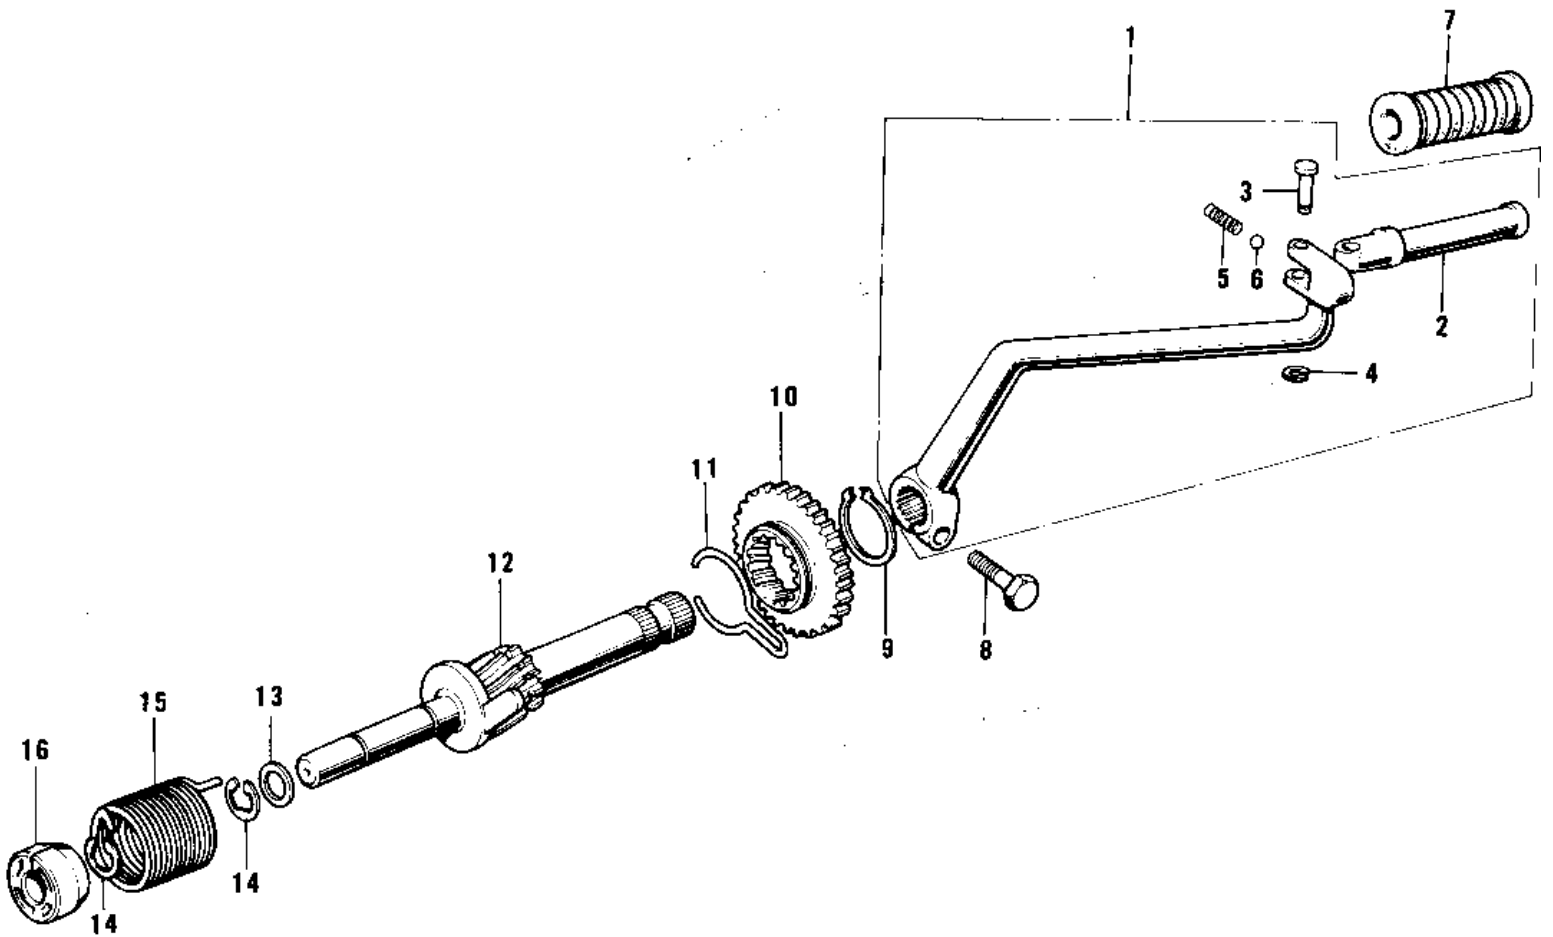

1971 F7 PARTS DIAGRAM

KICKSTARTER MECHANISM ('74-'75 F7-C/F6-D)

1971 F7 PARTS LIST

KICKSTARTER MECHANISM ('74-'75 F7-C/F6-D)

ITEM NAME	PART NUMBER	QUANTITY
PEDAL ASSY,KICK (Ref # 1)	13064-020	1
LEVER-KICKSTARTER (Ref # 2)	13060-012	1
PIN-KICK PEDAL (Ref # 3)	92043-088	1
CIRCLIP 5MM (Ref # 4)	482K5000	1
SPRING-KICK STARTER (Ref # 5)	92081-049	1
BALL-STEEL,11/32" (Ref # 6)	600A1100	1
RUBBER KICK PEDAL (Ref # 7)	13063-004	1
BOLT-SMALL-UPSET 8X25 (Ref # 8)	115G0825	1
CIRCLIP (Ref # 9)	92033-022	1
GEAR-KICKSTARTER (Ref # 10)	13068-026	1
HOLDER KICK GEAR (Ref # 11)	13077-002	1
SHAFT ASY,KICKSTARTER (Ref # 12)	13245-004	1
SHIM-KICK SHAFT,0.5T (Ref # 13)	92022-150	1
CIRCLIP 10MM (Ref # 14)	482J0100	2
SPRING KICKSTARTER (Ref # 15)	92082-002	1
GUIDE KICK SPRING (Ref # 16)	13070-001	1