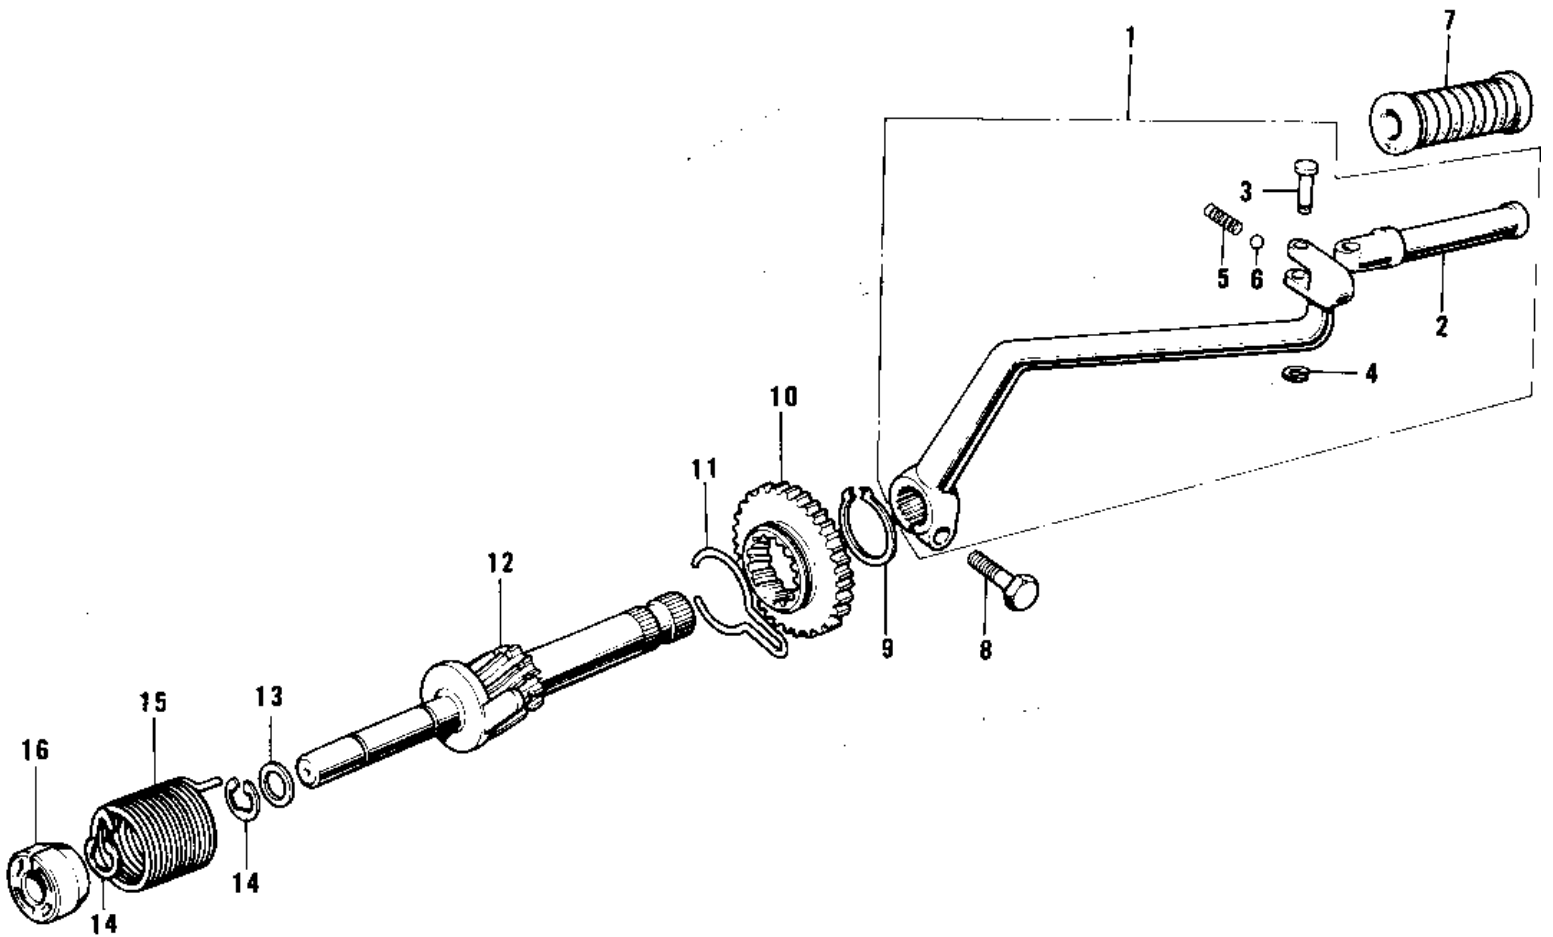

1975 F7-D PARTS DIAGRAM

KICKSTARTER MECHANISM ('74-'75 F7-C/F6-D)

1975 F7-D PARTS LIST

KICKSTARTER MECHANISM ('74-'75 F7-C/F6-D)

ITEM NAME	PART NUMBER	QUANTITY
PEDAL ASSY,KICK (Ref # 1)	13064-020	
LEVER-KICKSTARTER (Ref # 2)	13060-012	
PIN-KICK PEDAL (Ref # 3)	92043-088	
CIRCLIP 5MM (Ref # 4)	482K5000	
SPRING-KICK STARTER (Ref # 5)	92081-049	
BALL-STEEL,11/32" (Ref # 6)	600A1100	
RUBBER KICK PEDAL (Ref # 7)	13063-004	
BOLT-SMALL-UPSET 8X25 (Ref # 8)	115G0825	
CIRCLIP (Ref # 9)	92033-022	
GEAR-KICKSTARTER (Ref # 10)	13068-026	
HOLDER KICK GEAR (Ref # 11)	13077-002	
SHAFT ASY,KICKSTARTER (Ref # 12)	13245-004	
SHIM-KICK SHAFT,0.5T (Ref # 13)	92022-150	
CIRCLIP 10MM (Ref # 14)	482J0100	
SPRING KICKSTARTER (Ref # 15)	92082-002	
GUIDE KICK SPRING (Ref # 16)	13070-001	