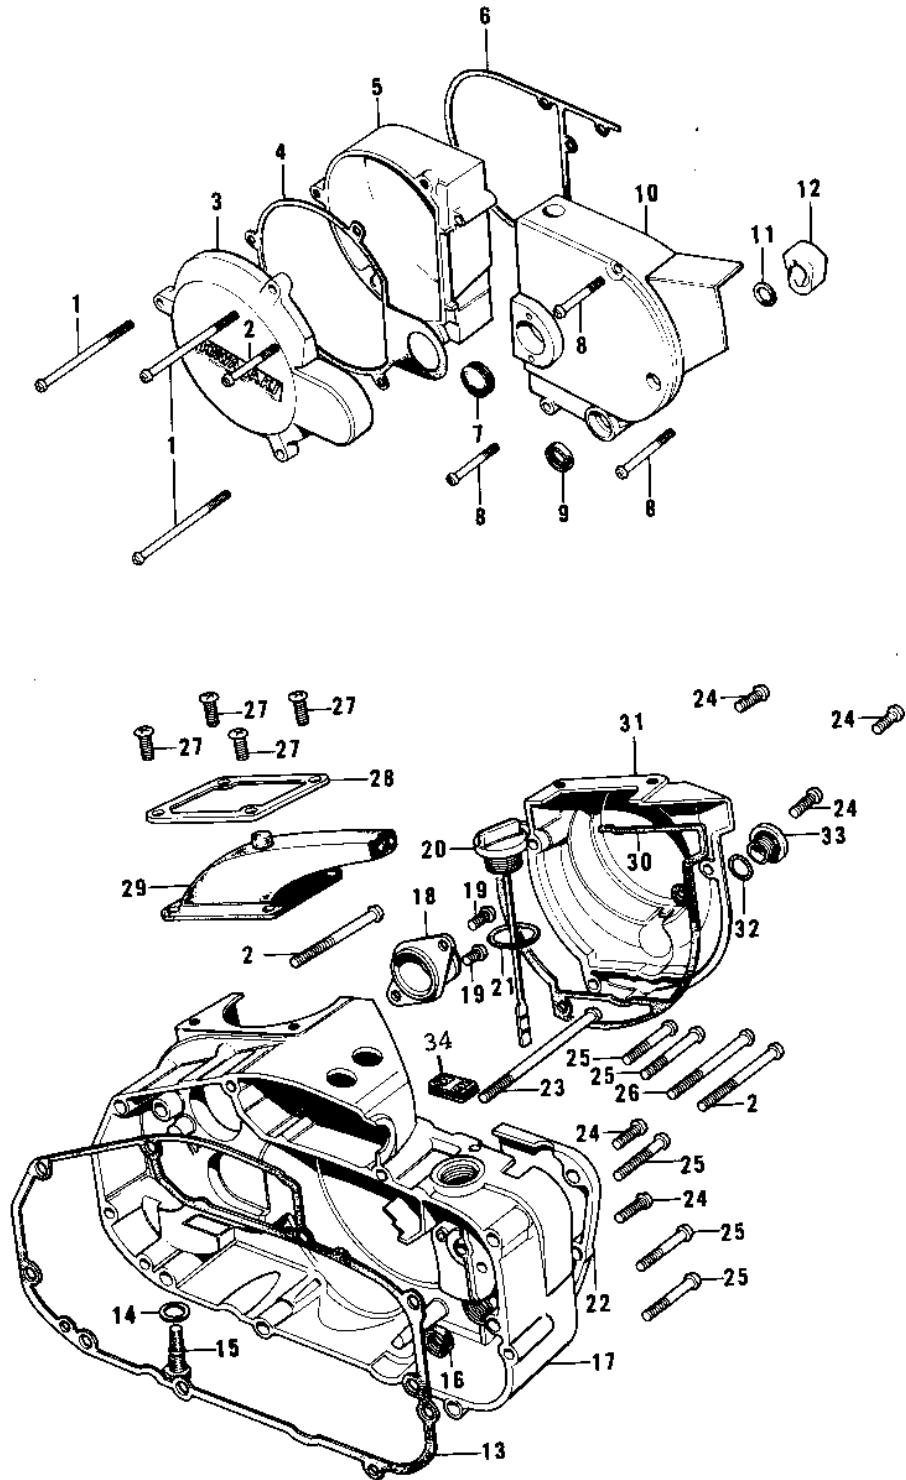

1971 F7 PARTS DIAGRAM

ENGINE COVERS ('74-'75 F7-C/F6-D)

1971 F7 PARTS LIST

ENGINE COVERS ('74-'75 F7-C/F6-D)

ITEM NAME	PART NUMBER	QUANTITY
SCREW-PAN HEAD,6X90 (Ref # 1)	220B0690	3
SCREW PAN HEAD 6X50 (Ref # 2)	220B0650	3
COVER,BRK POINT,BUFF (Ref # 3)	14027-017-80	1
GASKET-BREAKER COVER (Ref # 4)	14050-003	1
COVER,L.H ENG,BUFF (Ref # 5)	14031-042-80	1
GASKET-L.H ENGINE COV (Ref # 6)	14045-009	1
CAP-RUBBER (Ref # 7)	92073-015	1
SCREW PAN HEAD 6X55 (Ref # 8)	220B0655	3
SEAL-OIL (Ref # 9)	92049-1249	1
COVER,CHAIN.BUFF (Ref # 10)	14026-002-80	1
GASKET-CHAIN CASE COV (Ref # 11)	14045-010	1
TENSIONER-CHAIN (Ref # 12)	13123-006	1
GASKET-R.H ENGINE COV (Ref # 13)	14046-018	1
PLUG-FUEL DRAIN (Ref # 14)	92067-007	1
GASKET-DRAIN PLUG (Ref # 15)	92065-073	1
OIL SEAL TB16267 (Ref # 16)	92051-003	1
COVER,R.H ENG.BUFF (Ref # 17)	14032-092-80	1
HOLDER,CARBURETOR (Ref # 18)	16065-026	1
SCREW PAN HEAD 6X12 (Ref # 19)	220B0612	2
PLUG-OIL FILLER (Ref # 20)	16115-015	1
"O" RING,20MM (Ref # 21)	670B2020	1
COVER,OIL PUMP,BUFF (Ref # 22)	14030-029-80	1
SCREW PAN HEAD 6X80 (Ref # 23)	220B0680	1
SCREW PAN HEAD 6X20 (Ref # 24)	220B0620	5
SCREW PAN HEAD 6X35 (Ref # 25)	220B0635	5
SCREW PAN HEAD 6X40 (Ref # 26)	220B0640	2
SCREW PAN HEAD 6X16 (Ref # 27)	220B0616	4
HOLDER-CARBURETOR CAP (Ref # 28)	14065-002	1
CAP,CARBURETOR (Ref # 29)	14038-037	1

1971 F7 PARTS LIST

ENGINE COVERS ('74-'75 F7-C/F6-D)

ITEM NAME	PART NUMBER	QUANTITY
GASKET-CARBURETOR COV (Ref # 30)	14048-003	1
COVER,CARB,BUFF (Ref # 31)	14030-057-80	1
"O" RING,20MM (Ref # 32)	670B2020	1
PLUG,CARBURETOR COVER (Ref # 33)	92067-022	1
GROMMET-OVERFLOW PIPE (Ref # 34)	16136-005	1