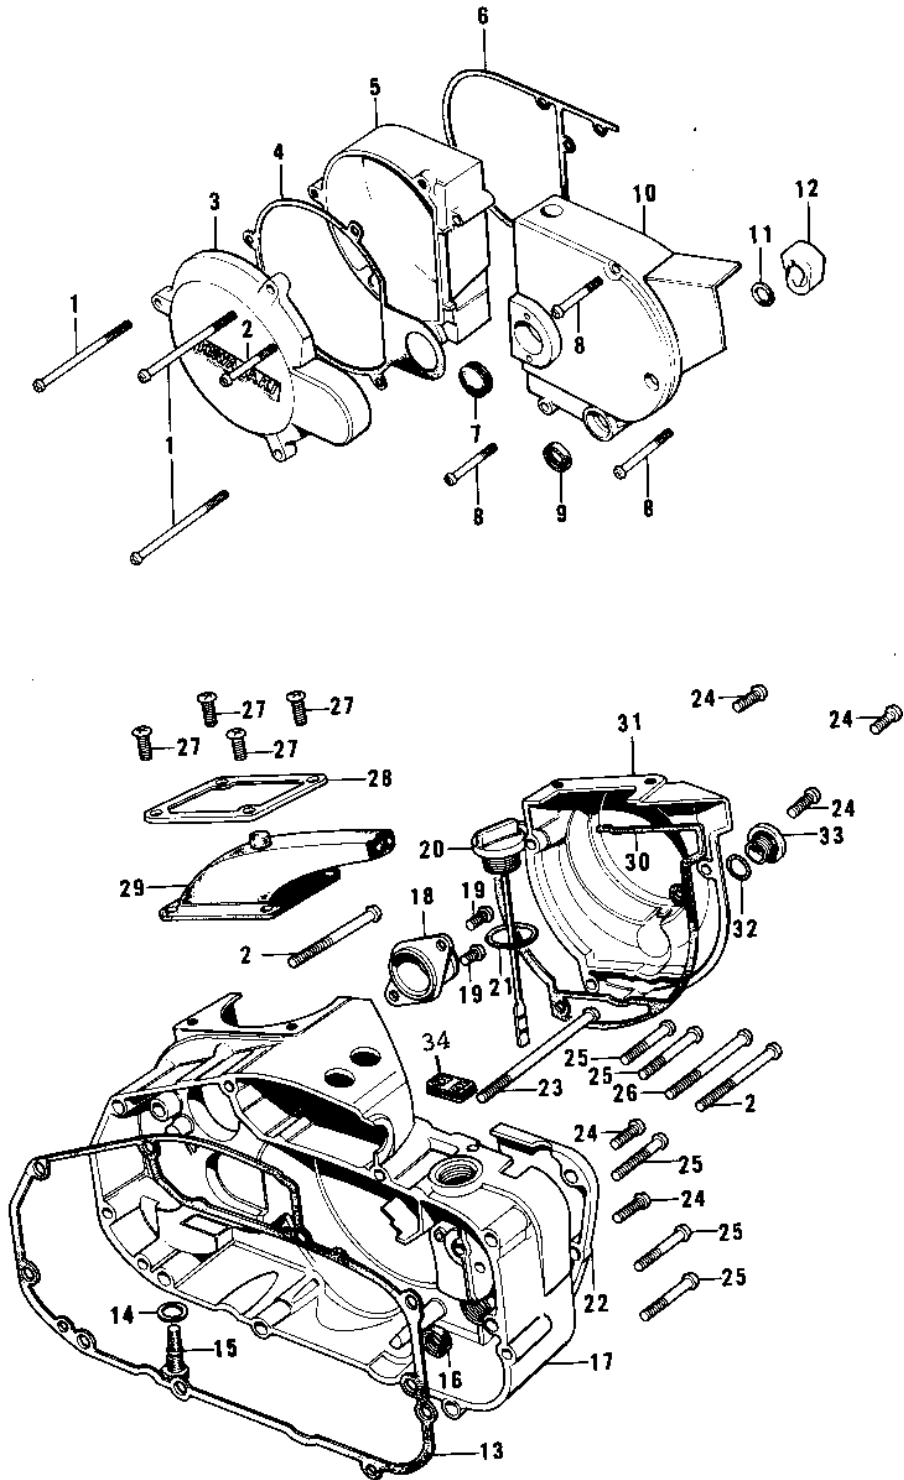

1972 F7-A PARTS DIAGRAM

ENGINE COVERS ('74-'75 F7-C/F6-D)

1972 F7-A PARTS LIST

ENGINE COVERS ('74-'75 F7-C/F6-D)

ITEM NAME	PART NUMBER	QUANTITY
SCREW-PAN HEAD,6X90 (Ref # 1)	220B0690	
SCREW PAN HEAD 6X50 (Ref # 2)	220B0650	
COVER,BRK POINT,BUFF (Ref # 3)	14027-017-80	
GASKET-BREAKER COVER (Ref # 4)	14050-003	
COVER,L.H ENG,BUFF (Ref # 5)	14031-042-80	
GASKET-L.H ENGINE COV (Ref # 6)	14045-009	
CAP-RUBBER (Ref # 7)	92073-015	
SCREW PAN HEAD 6X55 (Ref # 8)	220B0655	
SEAL-OIL (Ref # 9)	92049-1249	
COVER,CHAIN.BUFF (Ref # 10)	14026-002-80	
GASKET-CHAIN CASE COV (Ref # 11)	14045-010	
TENSIONER-CHAIN (Ref # 12)	13123-006	
GASKET-R.H ENGINE COV (Ref # 13)	14046-018	
PLUG-FUEL DRAIN (Ref # 14)	92067-007	
GASKET-DRAIN PLUG (Ref # 15)	92065-073	
OIL SEAL TB16267 (Ref # 16)	92051-003	
COVER,R.H ENG.BUFF (Ref # 17)	14032-092-80	
HOLDER,CARBURETOR (Ref # 18)	16065-026	
SCREW PAN HEAD 6X12 (Ref # 19)	220B0612	
PLUG-OIL FILLER (Ref # 20)	16115-015	
"O" RING,20MM (Ref # 21)	670B2020	
COVER,OIL PUMP,BUFF (Ref # 22)	14030-029-80	
SCREW PAN HEAD 6X80 (Ref # 23)	220B0680	
SCREW PAN HEAD 6X20 (Ref # 24)	220B0620	
SCREW PAN HEAD 6X35 (Ref # 25)	220B0635	
SCREW PAN HEAD 6X40 (Ref # 26)	220B0640	
SCREW PAN HEAD 6X16 (Ref # 27)	220B0616	
HOLDER-CARBURETOR CAP (Ref # 28)	14065-002	
CAP,CARBURETOR (Ref # 29)	14038-037	

1972 F7-A PARTS LIST

ENGINE COVERS ('74-'75 F7-C/F6-D)

ITEM NAME	PART NUMBER	QUANTITY
GASKET-CARBURETOR COV (Ref # 30)	14048-003	
COVER,CARB,BUFF (Ref # 31)	14030-057-80	
"0" RING,20MM (Ref # 32)	670B2020	
PLUG,CARBURETOR COVER (Ref # 33)	92067-022	
GROMMET-OVERFLOW PIPE (Ref # 34)	16136-005	