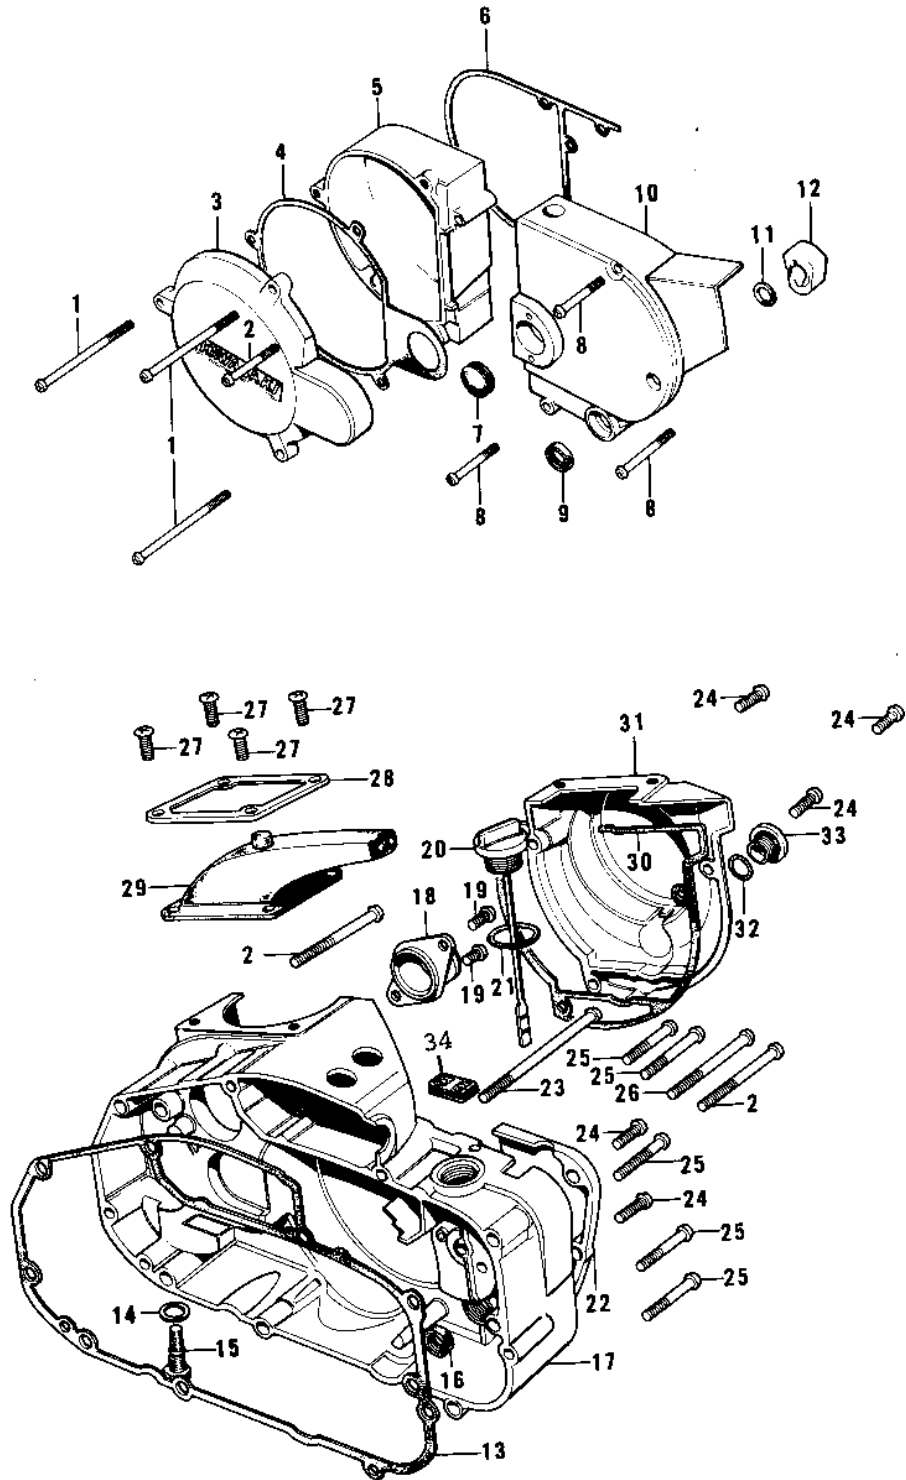

1972 F7-A PARTS DIAGRAM

ENGINE COVERS ('74-'75 F7-C/F6-D)

1972 F7-A PARTS LIST

ENGINE COVERS ('74-'75 F7-C/F6-D)

ITEM NAME	PART NUMBER	QUANTITY
SCREW-PAN HEAD,6X90 (Ref # 1)	220B0690	
SCREW PAN HEAD 6X50 (Ref # 2)	220B0650	
COVER,BRK POINT,BUFF (Ref # 3)	14027-017-80	
GASKET-BREAKER COVER (Ref # 4)	14050-003	
COVER,L.H ENG,BUFF (Ref # 5)	14031-042-80	
GASKET-L.H ENGINE COV (Ref # 6)	14045-009	
CAP-RUBBER (Ref # 7)	92073-015	
SCREW PAN HEAD 6X55 (Ref # 8)	220B0655	
SEAL-OIL (Ref # 9)	92049-1249	
COVER,CHAIN.BUFF (Ref # 10)	14026-002-80	
GASKET-CHAIN CASE COV (Ref # 11)	14045-010	
TENSIONER-CHAIN (Ref # 12)	13123-006	
GASKET-R.H ENGINE COV (Ref # 13)	14046-018	
PLUG-FUEL DRAIN (Ref # 14)	92067-007	
GASKET-DRAIN PLUG (Ref # 15)	92065-073	
OIL SEAL TB16267 (Ref # 16)	92051-003	
COVER,R.H ENG.BUFF (Ref # 17)	14032-092-80	
HOLDER,CARBURETOR (Ref # 18)	16065-026	
SCREW PAN HEAD 6X12 (Ref # 19)	220B0612	
PLUG-OIL FILLER (Ref # 20)	16115-015	
"O" RING,20MM (Ref # 21)	670B2020	
COVER,OIL PUMP,BUFF (Ref # 22)	14030-029-80	
SCREW PAN HEAD 6X80 (Ref # 23)	220B0680	
SCREW PAN HEAD 6X20 (Ref # 24)	220B0620	
SCREW PAN HEAD 6X35 (Ref # 25)	220B0635	
SCREW PAN HEAD 6X40 (Ref # 26)	220B0640	
SCREW PAN HEAD 6X16 (Ref # 27)	220B0616	
HOLDER-CARBURETOR CAP (Ref # 28)	14065-002	
CAP,CARBURETOR (Ref # 29)	14038-037	

1972 F7-A PARTS LIST

ENGINE COVERS ('74-'75 F7-C/F6-D)

ITEM NAME	PART NUMBER	QUANTITY
GASKET-CARBURETOR COV (Ref # 30)	14048-003	
COVER,CARB,BUFF (Ref # 31)	14030-057-80	
"0" RING,20MM (Ref # 32)	670B2020	
PLUG,CARBURETOR COVER (Ref # 33)	92067-022	
GROMMET-OVERFLOW PIPE (Ref # 34)	16136-005	