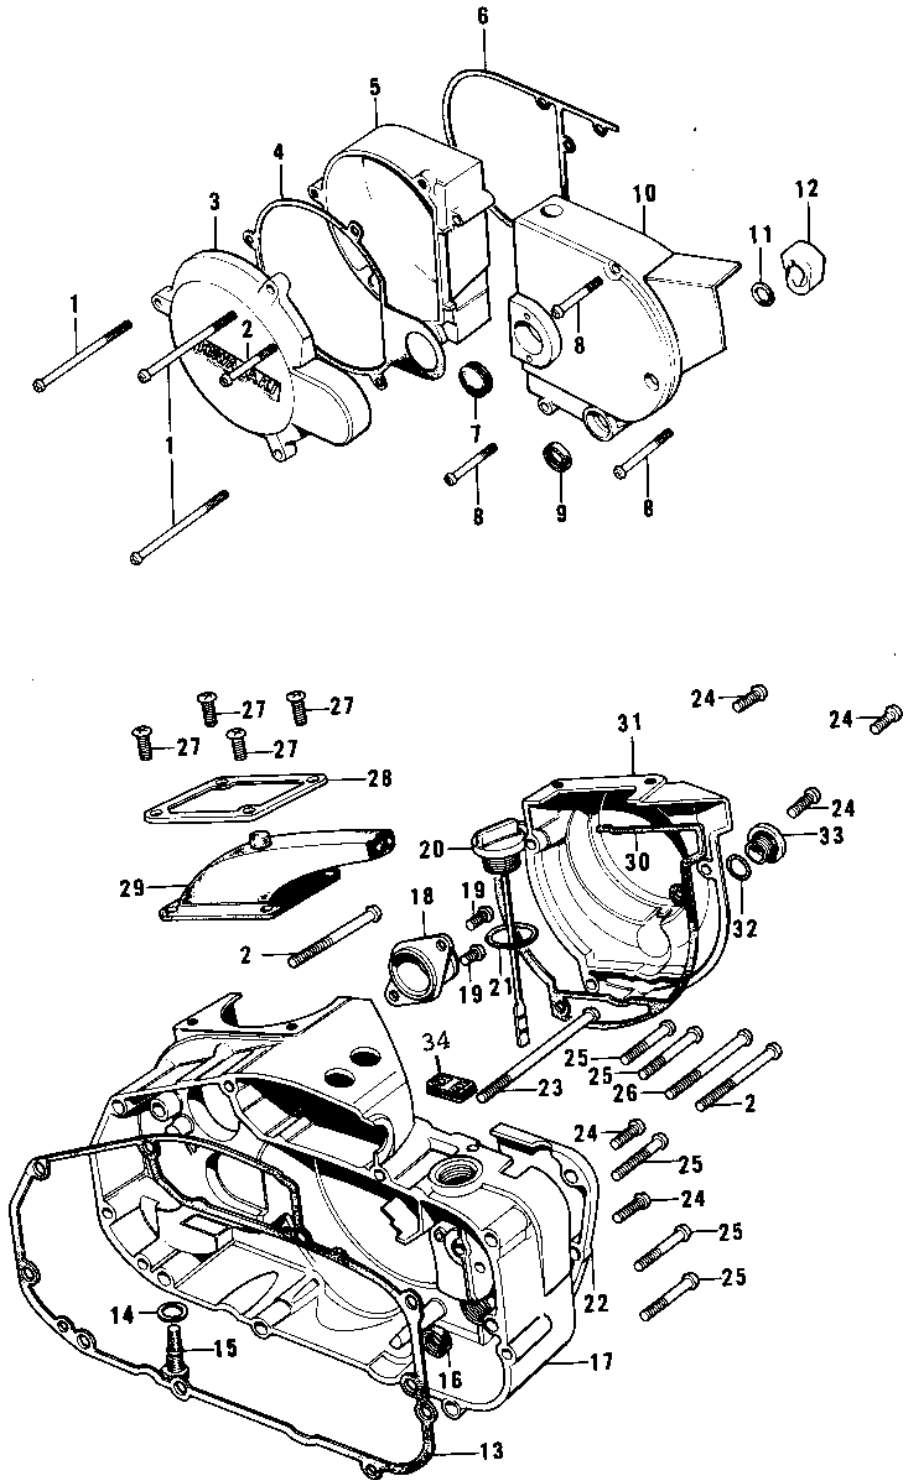

1973 F7-B PARTS DIAGRAM

ENGINE COVERS ('74-'75 F7-C/F6-D)

1973 F7-B PARTS LIST

ENGINE COVERS ('74-'75 F7-C/F6-D)

ITEM NAME	PART NUMBER	QUANTITY
SCREW-PAN HEAD,6X90 (Ref # 1)	220B0690	
SCREW PAN HEAD 6X50 (Ref # 2)	220B0650	
COVER,BRK POINT,BUFF (Ref # 3)	14027-017-80	
GASKET-BREAKER COVER (Ref # 4)	14050-003	
COVER,L.H ENG,BUFF (Ref # 5)	14031-042-80	
GASKET-L.H ENGINE COV (Ref # 6)	14045-009	
CAP-RUBBER (Ref # 7)	92073-015	
SCREW PAN HEAD 6X55 (Ref # 8)	220B0655	
SEAL-OIL (Ref # 9)	92049-1249	
COVER,CHAIN.BUFF (Ref # 10)	14026-002-80	
GASKET-CHAIN CASE COV (Ref # 11)	14045-010	
TENSIONER-CHAIN (Ref # 12)	13123-006	
GASKET-R.H ENGINE COV (Ref # 13)	14046-018	
PLUG-FUEL DRAIN (Ref # 14)	92067-007	
GASKET-DRAIN PLUG (Ref # 15)	92065-073	
OIL SEAL TB16267 (Ref # 16)	92051-003	
COVER,R.H ENG.BUFF (Ref # 17)	14032-092-80	
HOLDER,CARBURETOR (Ref # 18)	16065-026	
SCREW PAN HEAD 6X12 (Ref # 19)	220B0612	
PLUG-OIL FILLER (Ref # 20)	16115-015	
"O" RING,20MM (Ref # 21)	670B2020	
COVER,OIL PUMP,BUFF (Ref # 22)	14030-029-80	
SCREW PAN HEAD 6X80 (Ref # 23)	220B0680	
SCREW PAN HEAD 6X20 (Ref # 24)	220B0620	
SCREW PAN HEAD 6X35 (Ref # 25)	220B0635	
SCREW PAN HEAD 6X40 (Ref # 26)	220B0640	
SCREW PAN HEAD 6X16 (Ref # 27)	220B0616	
HOLDER-CARBURETOR CAP (Ref # 28)	14065-002	
CAP,CARBURETOR (Ref # 29)	14038-037	

1973 F7-B PARTS LIST

ENGINE COVERS ('74-'75 F7-C/F6-D)

ITEM NAME	PART NUMBER	QUANTITY
GASKET-CARBURETOR COV (Ref # 30)	14048-003	
COVER,CARB,BUFF (Ref # 31)	14030-057-80	
"0" RING,20MM (Ref # 32)	670B2020	
PLUG,CARBURETOR COVER (Ref # 33)	92067-022	
GROMMET-OVERFLOW PIPE (Ref # 34)	16136-005	