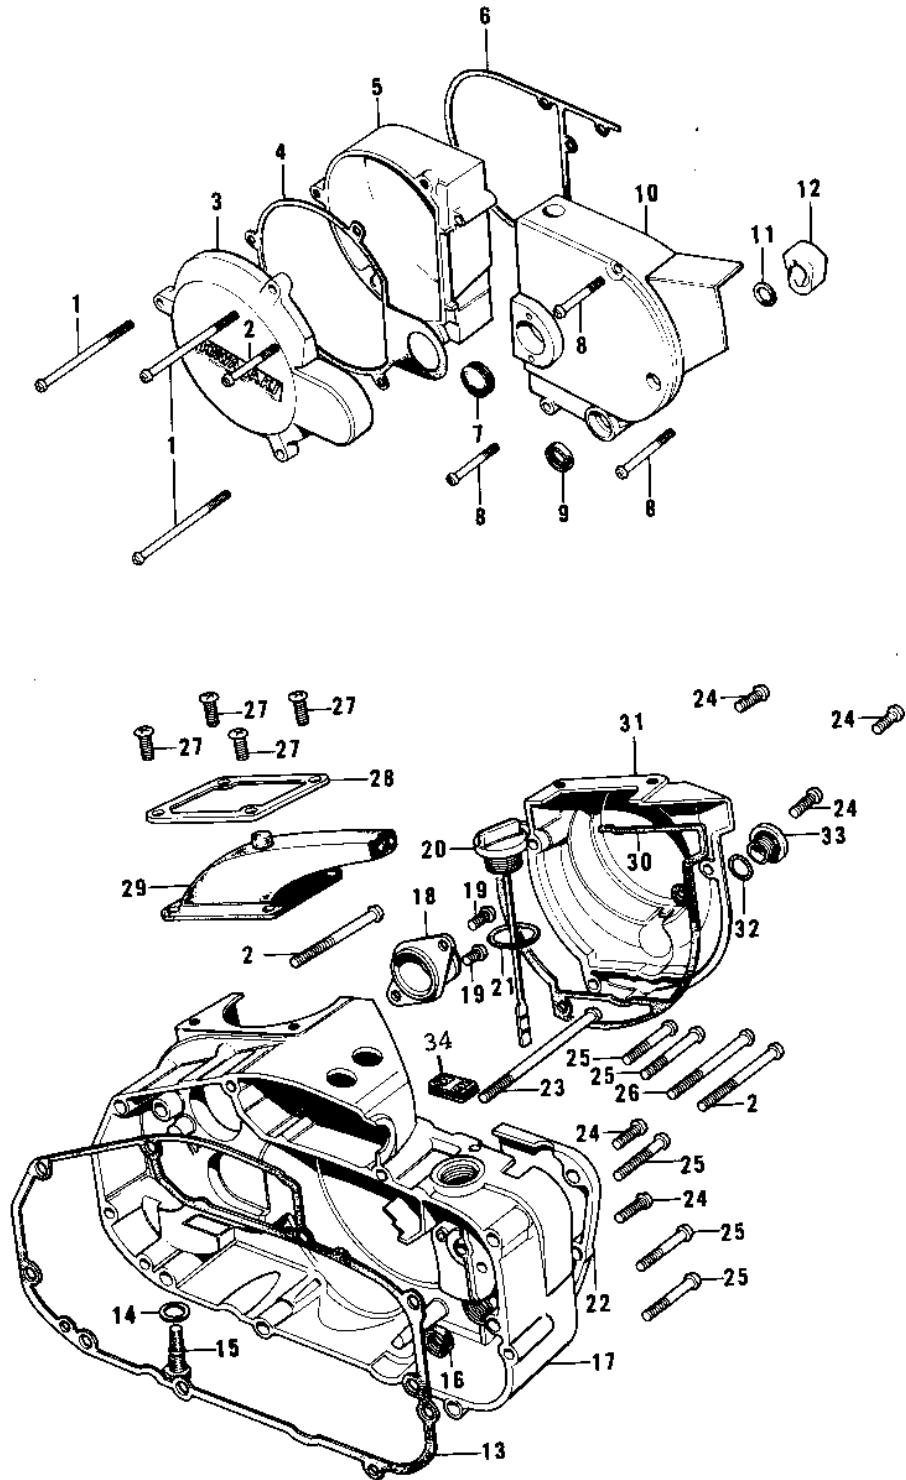

1975 F7-D PARTS DIAGRAM

ENGINE COVERS ('74-'75 F7-C/F6-D)

1975 F7-D PARTS LIST

ENGINE COVERS ('74-'75 F7-C/F6-D)

ITEM NAME	PART NUMBER	QUANTITY
SCREW-PAN HEAD,6X90 (Ref # 1)	220B0690	
SCREW PAN HEAD 6X50 (Ref # 2)	220B0650	
COVER,BRK POINT,BUFF (Ref # 3)	14027-017-80	
GASKET-BREAKER COVER (Ref # 4)	14050-003	
COVER,L.H ENG,BUFF (Ref # 5)	14031-042-80	
GASKET-L.H ENGINE COV (Ref # 6)	14045-009	
CAP-RUBBER (Ref # 7)	92073-015	
SCREW PAN HEAD 6X55 (Ref # 8)	220B0655	
SEAL-OIL (Ref # 9)	92049-1249	
COVER,CHAIN.BUFF (Ref # 10)	14026-002-80	
GASKET-CHAIN CASE COV (Ref # 11)	14045-010	
TENSIONER-CHAIN (Ref # 12)	13123-006	
GASKET-R.H ENGINE COV (Ref # 13)	14046-018	
PLUG-FUEL DRAIN (Ref # 14)	92067-007	
GASKET-DRAIN PLUG (Ref # 15)	92065-073	
OIL SEAL TB16267 (Ref # 16)	92051-003	
COVER,R.H ENG.BUFF (Ref # 17)	14032-092-80	
HOLDER,CARBURETOR (Ref # 18)	16065-026	
SCREW PAN HEAD 6X12 (Ref # 19)	220B0612	
PLUG-OIL FILLER (Ref # 20)	16115-015	
"O" RING,20MM (Ref # 21)	670B2020	
COVER,OIL PUMP,BUFF (Ref # 22)	14030-029-80	
SCREW PAN HEAD 6X80 (Ref # 23)	220B0680	
SCREW PAN HEAD 6X20 (Ref # 24)	220B0620	
SCREW PAN HEAD 6X35 (Ref # 25)	220B0635	
SCREW PAN HEAD 6X40 (Ref # 26)	220B0640	
SCREW PAN HEAD 6X16 (Ref # 27)	220B0616	
HOLDER-CARBURETOR CAP (Ref # 28)	14065-002	
CAP,CARBURETOR (Ref # 29)	14038-037	

1975 F7-D PARTS LIST

ENGINE COVERS ('74-'75 F7-C/F6-D)

ITEM NAME	PART NUMBER	QUANTITY
GASKET-CARBURETOR COV (Ref # 30)	14048-003	
COVER,CARB,BUFF (Ref # 31)	14030-057-80	
"0" RING,20MM (Ref # 32)	670B2020	
PLUG,CARBURETOR COVER (Ref # 33)	92067-022	
GROMMET-OVERFLOW PIPE (Ref # 34)	16136-005	