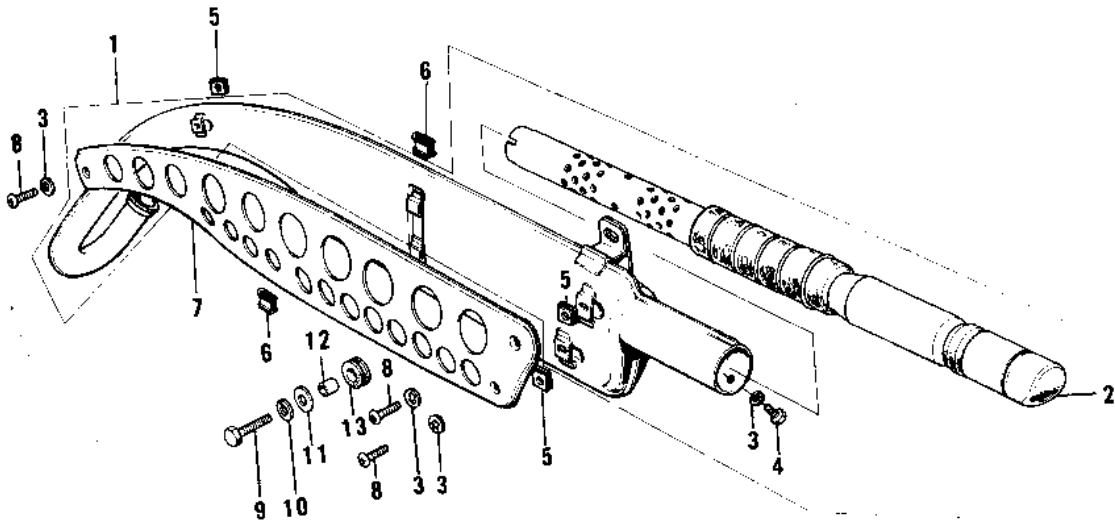

1971 F7 PARTS DIAGRAM

AIR CLEANER/MUFFLER ('74-'75 F7-C/F6-D)

1971 F7 PARTS LIST

AIR CLEANER/MUFFLER ('74-'75 F7-C/F6-D)

ITEM NAME	PART NUMBER	QUANTITY
MUFFLER ASSY (Ref # 1)	18001-106	1
BAFFLE TUBE (Ref # 2)	18033-073	1
WASHER LOCK 6MM (Ref # 3)	463H0600	4
BOLT-UPSET,6X12 (Ref # 4)	112G0612	1
INSULATOR-HEAT (Ref # 5)	18065-009	3
INSULATOR (Ref # 6)	18065-007	2
COVER-MUFFLER (Ref # 7)	18064-005	1
SCREW PAN HEAD 6X12 (Ref # 8)	220E0612	3
BOLT HEX HEAD 8X28 (Ref # 9)	114G0828	2
WASHER SPRING 8MM (Ref # 10)	461F0800	2
WASHER,8X26X2.3 (Ref # 11)	92022-1564	2
COLLAR (Ref # 12)	92027-102	2
DAMPER RUBBER-MUFFLER (Ref # 13)	18063-005	2
AIR CLEANER ASSY (Ref # 14)	11010-061	1
BODY-AIR CLEANER (Ref # 15)	11011-024	1
HOLDER-CLENER ELEM (Ref # 16)	11014-007	1
ELEMENT,AIR,CLNR (Ref # 17)	11013-036	1
CAP-AIR CLEANER,BL (Ref # 18)	11012-028	1
"O" RING,100MM (Ref # 19)	671B25100	1
CLAMP,AIR CLEANER (Ref # 20)	92037-129	1
SCREW-PAN-CROS,6X35,B (Ref # 21)	220C0635	2
CONNECTOR (Ref # 22)	11026-003	1
CLAMP,AIR CLEANER (Ref # 23)	92037-128	1
BOLT-UPSET (Ref # 24)	112G0625	3
WASHER SPRING 6MM (Ref # 25)	461F0600	3
WASHER 6.5X20X1.6T (Ref # 26)	92022-125	3
COLLAR 6.8X10X10.5 (Ref # 27)	92027-120	2
GROMMET (Ref # 28)	92071-046	2
COLLAR (Ref # 29)	92027-103	1

1971 F7 PARTS LIST

AIR CLEANER/MUFFLER ('74-'75 F7-C/F6-D)

ITEM NAME	PART NUMBER	QUANTITY
DAMPER RUBBER (Ref # 30)	92075-051	1