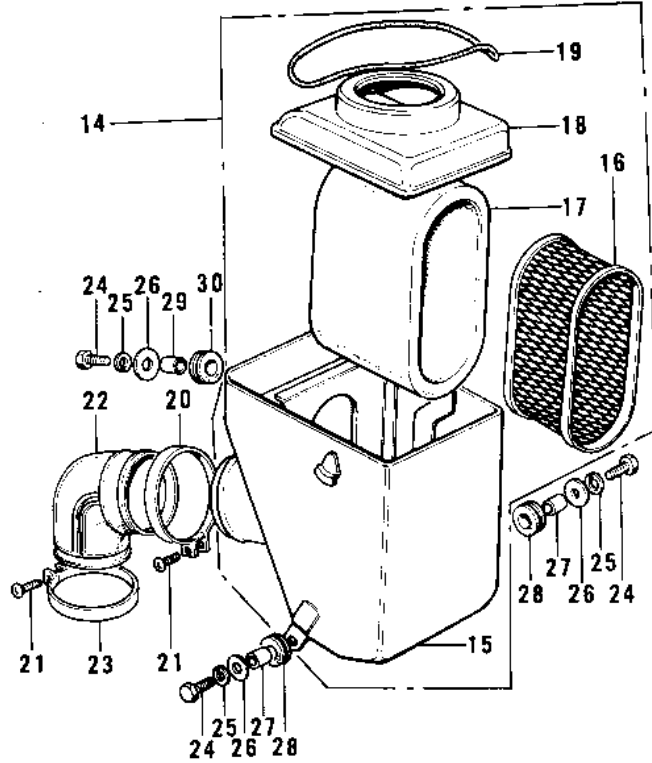

1971 F7 PARTS DIAGRAM

AIR CLEANER/MUFFLER ('74-'75 F7-C/F6-D)

1971 F7 PARTS LIST

AIR CLEANER/MUFFLER ('74-'75 F7-C/F6-D)

ITEM NAME	PART NUMBER	QUANTITY
MUFFLER ASSY (Ref # 1)	18001-106	1
BAFFLE TUBE (Ref # 2)	18033-073	1
WASHER LOCK 6MM (Ref # 3)	463H0600	4
BOLT-UPSET,6X12 (Ref # 4)	112G0612	1
INSULATOR-HEAT (Ref # 5)	18065-009	3
INSULATOR (Ref # 6)	18065-007	2
COVER-MUFFLER (Ref # 7)	18064-005	1
SCREW PAN HEAD 6X12 (Ref # 8)	220E0612	3
BOLT HEX HEAD 8X28 (Ref # 9)	114G0828	2
WASHER SPRING 8MM (Ref # 10)	461F0800	2
WASHER,8X26X2.3 (Ref # 11)	92022-1564	2
COLLAR (Ref # 12)	92027-102	2
DAMPER RUBBER-MUFFLER (Ref # 13)	18063-005	2
AIR CLEANER ASSY (Ref # 14)	11010-061	1
BODY-AIR CLEANER (Ref # 15)	11011-024	1
HOLDER-CLENER ELEM (Ref # 16)	11014-007	1
ELEMENT,AIR,CLNR (Ref # 17)	11013-036	1
CAP-AIR CLEANER,BL (Ref # 18)	11012-028	1
"O" RING,100MM (Ref # 19)	671B25100	1
CLAMP,AIR CLEANER (Ref # 20)	92037-129	1
SCREW-PAN-CROS,6X35,B (Ref # 21)	220C0635	2
CONNECTOR (Ref # 22)	11026-003	1
CLAMP,AIR CLEANER (Ref # 23)	92037-128	1
BOLT-UPSET (Ref # 24)	112G0625	3
WASHER SPRING 6MM (Ref # 25)	461F0600	3
WASHER 6.5X20X1.6T (Ref # 26)	92022-125	3
COLLAR 6.8X10X10.5 (Ref # 27)	92027-120	2
GROMMET (Ref # 28)	92071-046	2
COLLAR (Ref # 29)	92027-103	1

1971 F7 PARTS LIST

AIR CLEANER/MUFFLER ('74-'75 F7-C/F6-D)

ITEM NAME	PART NUMBER	QUANTITY
DAMPER RUBBER (Ref # 30)	92075-051	1