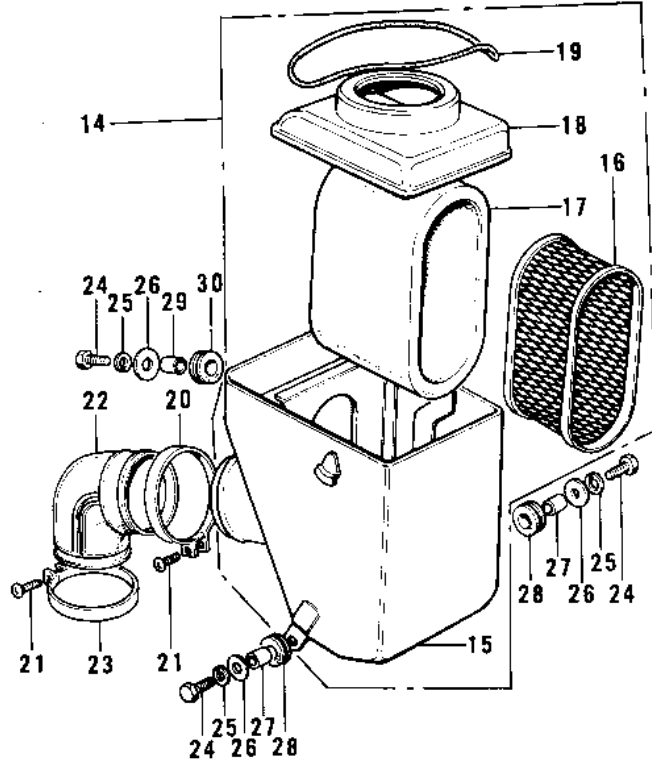

1972 F7-A PARTS DIAGRAM

AIR CLEANER/MUFFLER ('74-'75 F7-C/F6-D)

1972 F7-A PARTS LIST

AIR CLEANER/MUFFLER ('74-'75 F7-C/F6-D)

ITEM NAME	PART NUMBER	QUANTITY
MUFFLER ASSY (Ref # 1)	18001-106	
BAFFLE TUBE (Ref # 2)	18033-073	
WASHER LOCK 6MM (Ref # 3)	463H0600	
BOLT-UPSET,6X12 (Ref # 4)	112G0612	
INSULATOR-HEAT (Ref # 5)	18065-009	
INSULATOR (Ref # 6)	18065-007	
COVER-MUFFLER (Ref # 7)	18064-005	
SCREW PAN HEAD 6X12 (Ref # 8)	220E0612	
BOLT HEX HEAD 8X28 (Ref # 9)	114G0828	
WASHER SPRING 8MM (Ref # 10)	461F0800	
WASHER,8X26X2.3 (Ref # 11)	92022-1564	
COLLAR (Ref # 12)	92027-102	
DAMPER RUBBER-MUFFLER (Ref # 13)	18063-005	
AIR CLEANER ASSY (Ref # 14)	11010-061	
BODY-AIR CLEANER (Ref # 15)	11011-024	
HOLDER-CLENER ELEM (Ref # 16)	11014-007	
ELEMENT,AIR,CLNR (Ref # 17)	11013-036	
CAP-AIR CLEANER,BL (Ref # 18)	11012-028	
"O" RING,100MM (Ref # 19)	671B25100	
CLAMP,AIR CLEANER (Ref # 20)	92037-129	
SCREW-PAN-CROS,6X35,B (Ref # 21)	220C0635	
CONNECTOR (Ref # 22)	11026-003	
CLAMP,AIR CLEANER (Ref # 23)	92037-128	
BOLT-UPSET (Ref # 24)	112G0625	
WASHER SPRING 6MM (Ref # 25)	461F0600	
WASHER 6.5X20X1.6T (Ref # 26)	92022-125	
COLLAR 6.8X10X10.5 (Ref # 27)	92027-120	
GROMMET (Ref # 28)	92071-046	
COLLAR (Ref # 29)	92027-103	

1972 F7-A PARTS LIST

AIR CLEANER/MUFFLER ('74-'75 F7-C/F6-D)

ITEM NAME	PART NUMBER	QUANTITY
DAMPER RUBBER (Ref # 30)	92075-051	