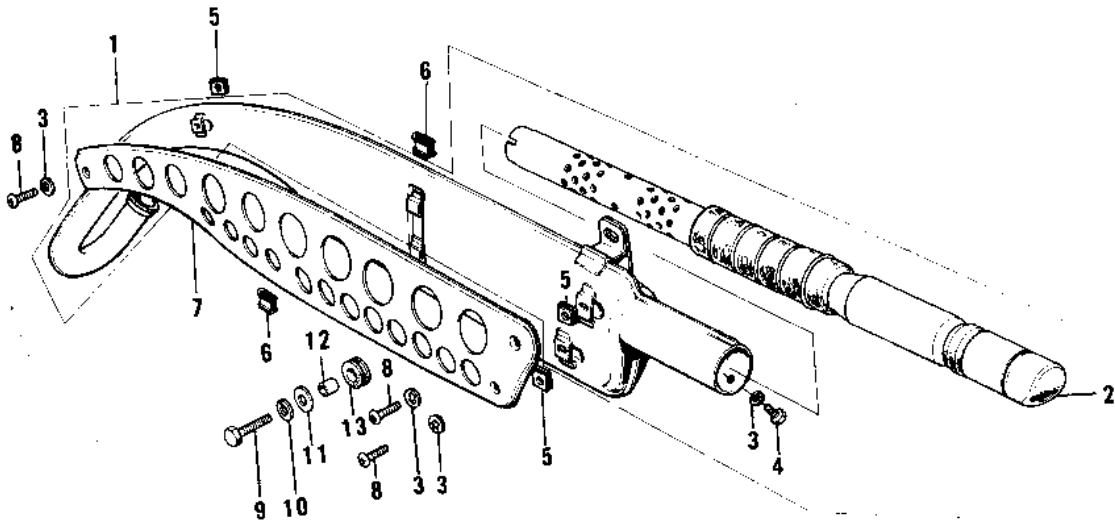

# 1972 F7-A PARTS DIAGRAM

AIR CLEANER/MUFFLER ('74-'75 F7-C/F6-D)

## 1972 F7-A PARTS LIST

AIR CLEANER/MUFFLER ('74-'75 F7-C/F6-D)

ITEM NAME	PART NUMBER	QUANTITY
MUFFLER ASSY (Ref # 1)	18001-106	
BAFFLE TUBE (Ref # 2)	18033-073	
WASHER LOCK 6MM (Ref # 3)	463H0600	
BOLT-UPSET,6X12 (Ref # 4)	112G0612	
INSULATOR-HEAT (Ref # 5)	18065-009	
INSULATOR (Ref # 6)	18065-007	
COVER-MUFFLER (Ref # 7)	18064-005	
SCREW PAN HEAD 6X12 (Ref # 8)	220E0612	
BOLT HEX HEAD 8X28 (Ref # 9)	114G0828	
WASHER SPRING 8MM (Ref # 10)	461F0800	
WASHER,8X26X2.3 (Ref # 11)	92022-1564	
COLLAR (Ref # 12)	92027-102	
DAMPER RUBBER-MUFFLER (Ref # 13)	18063-005	
AIR CLEANER ASSY (Ref # 14)	11010-061	
BODY-AIR CLEANER (Ref # 15)	11011-024	
HOLDER-CLENER ELEM (Ref # 16)	11014-007	
ELEMENT,AIR,CLNR (Ref # 17)	11013-036	
CAP-AIR CLEANER,BL (Ref # 18)	11012-028	
"O" RING,100MM (Ref # 19)	671B25100	
CLAMP,AIR CLEANER (Ref # 20)	92037-129	
SCREW-PAN-CROS,6X35,B (Ref # 21)	220C0635	
CONNECTOR (Ref # 22)	11026-003	
CLAMP,AIR CLEANER (Ref # 23)	92037-128	
BOLT-UPSET (Ref # 24)	112G0625	
WASHER SPRING 6MM (Ref # 25)	461F0600	
WASHER 6.5X20X1.6T (Ref # 26)	92022-125	
COLLAR 6.8X10X10.5 (Ref # 27)	92027-120	
GROMMET (Ref # 28)	92071-046	
COLLAR (Ref # 29)	92027-103	

# 1972 F7-A PARTS LIST

AIR CLEANER/MUFFLER ('74-'75 F7-C/F6-D)

ITEM NAME	PART NUMBER	QUANTITY
DAMPER RUBBER (Ref # 30)	92075-051	