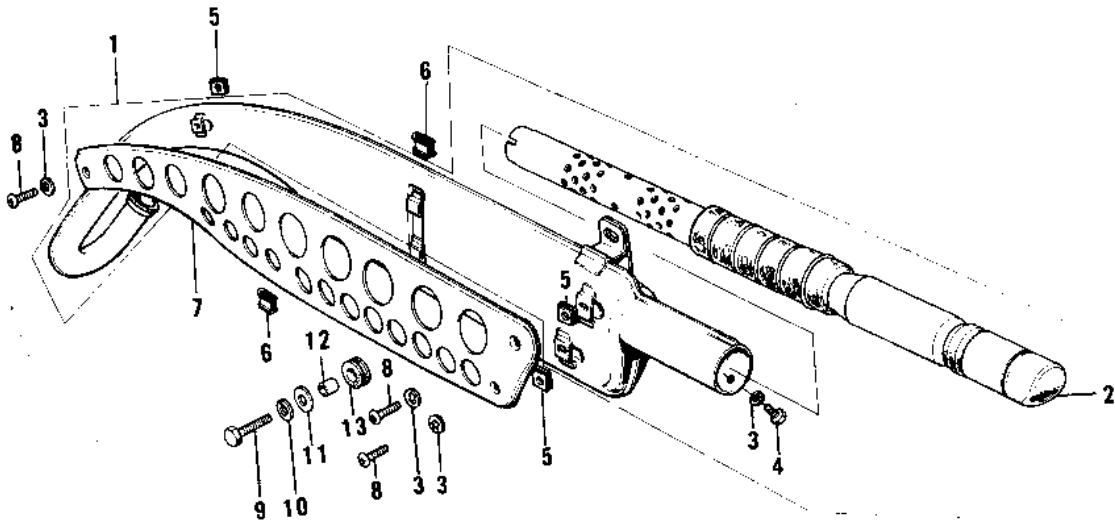

1972 F7-A PARTS DIAGRAM

AIR CLEANER/MUFFLER ('74-'75 F7-C/F6-D)

1972 F7-A PARTS LIST

AIR CLEANER/MUFFLER ('74-'75 F7-C/F6-D)

ITEM NAME	PART NUMBER	QUANTITY
MUFFLER ASSY (Ref # 1)	18001-106	
BAFFLE TUBE (Ref # 2)	18033-073	
WASHER LOCK 6MM (Ref # 3)	463H0600	
BOLT-UPSET,6X12 (Ref # 4)	112G0612	
INSULATOR-HEAT (Ref # 5)	18065-009	
INSULATOR (Ref # 6)	18065-007	
COVER-MUFFLER (Ref # 7)	18064-005	
SCREW PAN HEAD 6X12 (Ref # 8)	220E0612	
BOLT HEX HEAD 8X28 (Ref # 9)	114G0828	
WASHER SPRING 8MM (Ref # 10)	461F0800	
WASHER,8X26X2.3 (Ref # 11)	92022-1564	
COLLAR (Ref # 12)	92027-102	
DAMPER RUBBER-MUFFLER (Ref # 13)	18063-005	
AIR CLEANER ASSY (Ref # 14)	11010-061	
BODY-AIR CLEANER (Ref # 15)	11011-024	
HOLDER-CLENER ELEM (Ref # 16)	11014-007	
ELEMENT,AIR,CLNR (Ref # 17)	11013-036	
CAP-AIR CLEANER,BL (Ref # 18)	11012-028	
"O" RING,100MM (Ref # 19)	671B25100	
CLAMP,AIR CLEANER (Ref # 20)	92037-129	
SCREW-PAN-CROS,6X35,B (Ref # 21)	220C0635	
CONNECTOR (Ref # 22)	11026-003	
CLAMP,AIR CLEANER (Ref # 23)	92037-128	
BOLT-UPSET (Ref # 24)	112G0625	
WASHER SPRING 6MM (Ref # 25)	461F0600	
WASHER 6.5X20X1.6T (Ref # 26)	92022-125	
COLLAR 6.8X10X10.5 (Ref # 27)	92027-120	
GROMMET (Ref # 28)	92071-046	
COLLAR (Ref # 29)	92027-103	

1972 F7-A PARTS LIST

AIR CLEANER/MUFFLER ('74-'75 F7-C/F6-D)

ITEM NAME	PART NUMBER	QUANTITY
DAMPER RUBBER (Ref # 30)	92075-051	