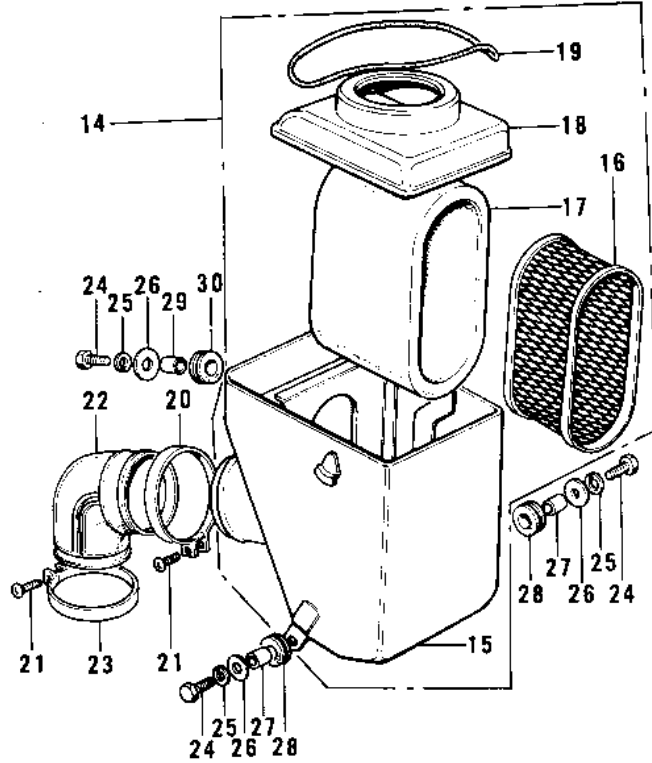

# 1972 F7-A PARTS DIAGRAM

AIR CLEANER/MUFFLER ('74-'75 F7-C/F6-D)

## 1972 F7-A PARTS LIST

AIR CLEANER/MUFFLER ('74-'75 F7-C/F6-D)

ITEM NAME	PART NUMBER	QUANTITY
MUFFLER ASSY (Ref # 1)	18001-106	
BAFFLE TUBE (Ref # 2)	18033-073	
WASHER LOCK 6MM (Ref # 3)	463H0600	
BOLT-UPSET,6X12 (Ref # 4)	112G0612	
INSULATOR-HEAT (Ref # 5)	18065-009	
INSULATOR (Ref # 6)	18065-007	
COVER-MUFFLER (Ref # 7)	18064-005	
SCREW PAN HEAD 6X12 (Ref # 8)	220E0612	
BOLT HEX HEAD 8X28 (Ref # 9)	114G0828	
WASHER SPRING 8MM (Ref # 10)	461F0800	
WASHER,8X26X2.3 (Ref # 11)	92022-1564	
COLLAR (Ref # 12)	92027-102	
DAMPER RUBBER-MUFFLER (Ref # 13)	18063-005	
AIR CLEANER ASSY (Ref # 14)	11010-061	
BODY-AIR CLEANER (Ref # 15)	11011-024	
HOLDER-CLENER ELEM (Ref # 16)	11014-007	
ELEMENT,AIR,CLNR (Ref # 17)	11013-036	
CAP-AIR CLEANER,BL (Ref # 18)	11012-028	
"O" RING,100MM (Ref # 19)	671B25100	
CLAMP,AIR CLEANER (Ref # 20)	92037-129	
SCREW-PAN-CROS,6X35,B (Ref # 21)	220C0635	
CONNECTOR (Ref # 22)	11026-003	
CLAMP,AIR CLEANER (Ref # 23)	92037-128	
BOLT-UPSET (Ref # 24)	112G0625	
WASHER SPRING 6MM (Ref # 25)	461F0600	
WASHER 6.5X20X1.6T (Ref # 26)	92022-125	
COLLAR 6.8X10X10.5 (Ref # 27)	92027-120	
GROMMET (Ref # 28)	92071-046	
COLLAR (Ref # 29)	92027-103	

# 1972 F7-A PARTS LIST

AIR CLEANER/MUFFLER ('74-'75 F7-C/F6-D)

ITEM NAME	PART NUMBER	QUANTITY
DAMPER RUBBER (Ref # 30)	92075-051	