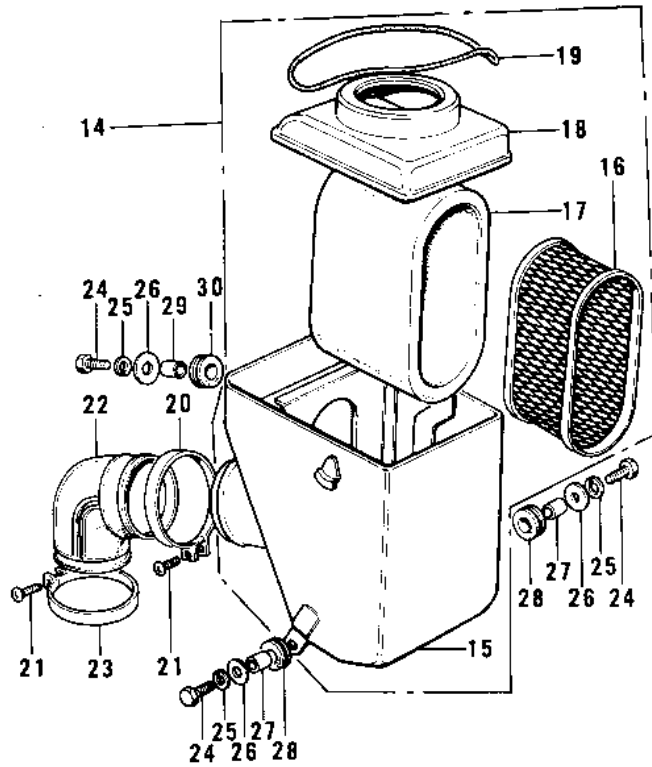

1974 F7-C PARTS DIAGRAM

AIR CLEANER/MUFFLER ('74-'75 F7-C/F6-D)

1974 F7-C PARTS LIST

AIR CLEANER/MUFFLER ('74-'75 F7-C/F6-D)

ITEM NAME	PART NUMBER	QUANTITY
MUFFLER ASSY (Ref # 1)	18001-106	
BAFFLE TUBE (Ref # 2)	18033-073	
WASHER LOCK 6MM (Ref # 3)	463H0600	
BOLT-UPSET,6X12 (Ref # 4)	112G0612	
INSULATOR-HEAT (Ref # 5)	18065-009	
INSULATOR (Ref # 6)	18065-007	
COVER-MUFFLER (Ref # 7)	18064-005	
SCREW PAN HEAD 6X12 (Ref # 8)	220E0612	
BOLT HEX HEAD 8X28 (Ref # 9)	114G0828	
WASHER SPRING 8MM (Ref # 10)	461F0800	
WASHER,8X26X2.3 (Ref # 11)	92022-1564	
COLLAR (Ref # 12)	92027-102	
DAMPER RUBBER-MUFFLER (Ref # 13)	18063-005	
AIR CLEANER ASSY (Ref # 14)	11010-061	
BODY-AIR CLEANER (Ref # 15)	11011-024	
HOLDER-CLENER ELEM (Ref # 16)	11014-007	
ELEMENT,AIR,CLNR (Ref # 17)	11013-036	
CAP-AIR CLEANER,BL (Ref # 18)	11012-028	
"O" RING,100MM (Ref # 19)	671B25100	
CLAMP,AIR CLEANER (Ref # 20)	92037-129	
SCREW-PAN-CROS,6X35,B (Ref # 21)	220C0635	
CONNECTOR (Ref # 22)	11026-003	
CLAMP,AIR CLEANER (Ref # 23)	92037-128	
BOLT-UPSET (Ref # 24)	112G0625	
WASHER SPRING 6MM (Ref # 25)	461F0600	
WASHER 6.5X20X1.6T (Ref # 26)	92022-125	
COLLAR 6.8X10X10.5 (Ref # 27)	92027-120	
GROMMET (Ref # 28)	92071-046	
COLLAR (Ref # 29)	92027-103	

1974 F7-C PARTS LIST

AIR CLEANER/MUFFLER ('74-'75 F7-C/F6-D)

ITEM NAME	PART NUMBER	QUANTITY
DAMPER RUBBER (Ref # 30)	92075-051	