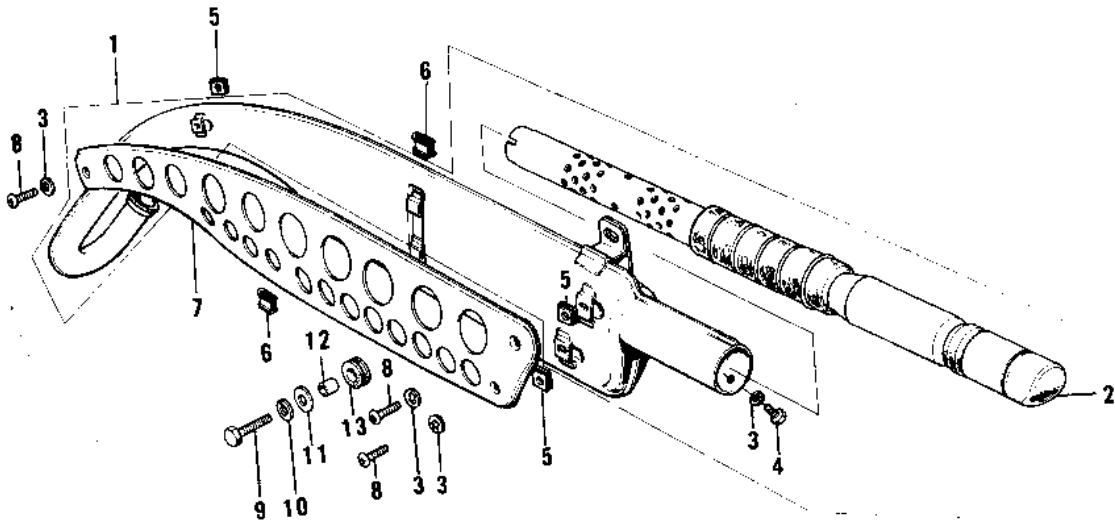

1974 F7-C PARTS DIAGRAM

AIR CLEANER/MUFFLER ('74-'75 F7-C/F6-D)

1974 F7-C PARTS LIST

AIR CLEANER/MUFFLER ('74-'75 F7-C/F6-D)

ITEM NAME	PART NUMBER	QUANTITY
MUFFLER ASSY (Ref # 1)	18001-106	
BAFFLE TUBE (Ref # 2)	18033-073	
WASHER LOCK 6MM (Ref # 3)	463H0600	
BOLT-UPSET,6X12 (Ref # 4)	112G0612	
INSULATOR-HEAT (Ref # 5)	18065-009	
INSULATOR (Ref # 6)	18065-007	
COVER-MUFFLER (Ref # 7)	18064-005	
SCREW PAN HEAD 6X12 (Ref # 8)	220E0612	
BOLT HEX HEAD 8X28 (Ref # 9)	114G0828	
WASHER SPRING 8MM (Ref # 10)	461F0800	
WASHER,8X26X2.3 (Ref # 11)	92022-1564	
COLLAR (Ref # 12)	92027-102	
DAMPER RUBBER-MUFFLER (Ref # 13)	18063-005	
AIR CLEANER ASSY (Ref # 14)	11010-061	
BODY-AIR CLEANER (Ref # 15)	11011-024	
HOLDER-CLENER ELEM (Ref # 16)	11014-007	
ELEMENT,AIR,CLNR (Ref # 17)	11013-036	
CAP-AIR CLEANER,BL (Ref # 18)	11012-028	
"O" RING,100MM (Ref # 19)	671B25100	
CLAMP,AIR CLEANER (Ref # 20)	92037-129	
SCREW-PAN-CROS,6X35,B (Ref # 21)	220C0635	
CONNECTOR (Ref # 22)	11026-003	
CLAMP,AIR CLEANER (Ref # 23)	92037-128	
BOLT-UPSET (Ref # 24)	112G0625	
WASHER SPRING 6MM (Ref # 25)	461F0600	
WASHER 6.5X20X1.6T (Ref # 26)	92022-125	
COLLAR 6.8X10X10.5 (Ref # 27)	92027-120	
GROMMET (Ref # 28)	92071-046	
COLLAR (Ref # 29)	92027-103	

1974 F7-C PARTS LIST

AIR CLEANER/MUFFLER ('74-'75 F7-C/F6-D)

ITEM NAME	PART NUMBER	QUANTITY
DAMPER RUBBER (Ref # 30)	92075-051	