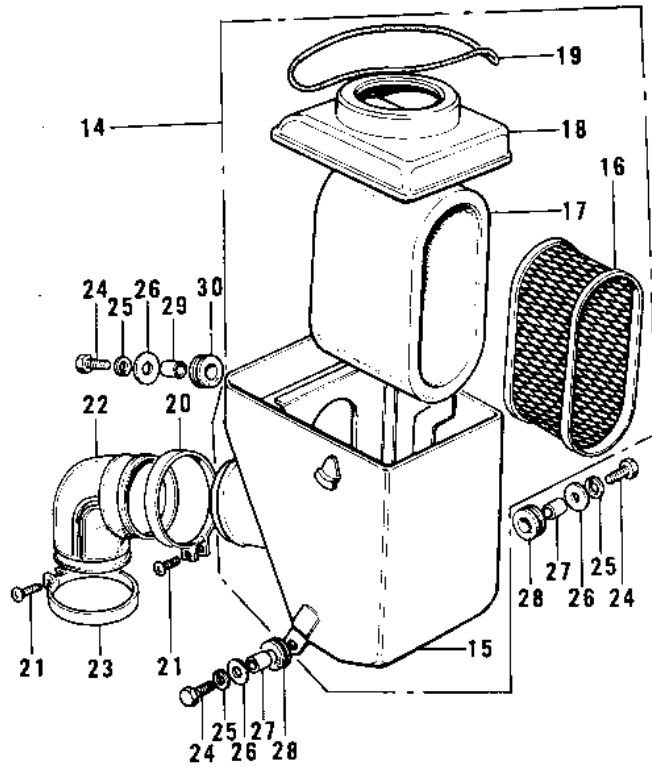

1975 F7-D PARTS DIAGRAM

AIR CLEANER/MUFFLER ('74-'75 F7-C/F6-D)

1975 F7-D PARTS LIST

AIR CLEANER/MUFFLER ('74-'75 F7-C/F6-D)

ITEM NAME	PART NUMBER	QUANTITY
MUFFLER ASSY (Ref # 1)	18001-106	
BAFFLE TUBE (Ref # 2)	18033-073	
WASHER LOCK 6MM (Ref # 3)	463H0600	
BOLT-UPSET,6X12 (Ref # 4)	112G0612	
INSULATOR-HEAT (Ref # 5)	18065-009	
INSULATOR (Ref # 6)	18065-007	
COVER-MUFFLER (Ref # 7)	18064-005	
SCREW PAN HEAD 6X12 (Ref # 8)	220E0612	
BOLT HEX HEAD 8X28 (Ref # 9)	114G0828	
WASHER SPRING 8MM (Ref # 10)	461F0800	
WASHER,8X26X2.3 (Ref # 11)	92022-1564	
COLLAR (Ref # 12)	92027-102	
DAMPER RUBBER-MUFFLER (Ref # 13)	18063-005	
AIR CLEANER ASSY (Ref # 14)	11010-061	
BODY-AIR CLEANER (Ref # 15)	11011-024	
HOLDER-CLENER ELEM (Ref # 16)	11014-007	
ELEMENT,AIR,CLNR (Ref # 17)	11013-036	
CAP-AIR CLEANER,BL (Ref # 18)	11012-028	
"O" RING,100MM (Ref # 19)	671B25100	
CLAMP,AIR CLEANER (Ref # 20)	92037-129	
SCREW-PAN-CROS,6X35,B (Ref # 21)	220C0635	
CONNECTOR (Ref # 22)	11026-003	
CLAMP,AIR CLEANER (Ref # 23)	92037-128	
BOLT-UPSET (Ref # 24)	112G0625	
WASHER SPRING 6MM (Ref # 25)	461F0600	
WASHER 6.5X20X1.6T (Ref # 26)	92022-125	
COLLAR 6.8X10X10.5 (Ref # 27)	92027-120	
GROMMET (Ref # 28)	92071-046	
COLLAR (Ref # 29)	92027-103	

1975 F7-D PARTS LIST

AIR CLEANER/MUFFLER ('74-'75 F7-C/F6-D)

ITEM NAME	PART NUMBER	QUANTITY
DAMPER RUBBER (Ref # 30)	92075-051	