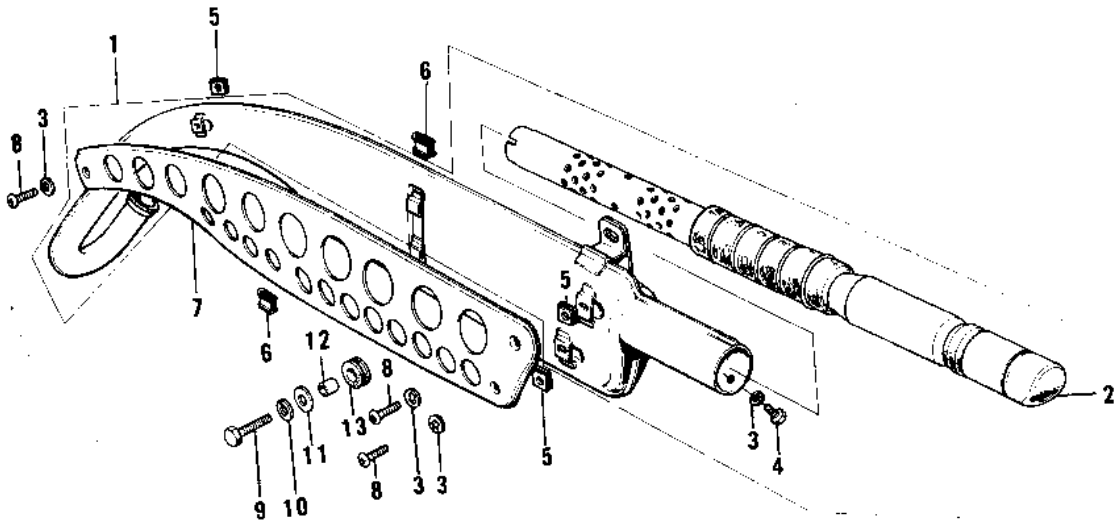

1975 F7-D PARTS DIAGRAM

AIR CLEANER/MUFFLER ('74-'75 F7-C/F6-D)

1975 F7-D PARTS LIST

AIR CLEANER/MUFFLER ('74-'75 F7-C/F6-D)

ITEM NAME	PART NUMBER	QUANTITY
MUFFLER ASSY (Ref # 1)	18001-106	
BAFFLE TUBE (Ref # 2)	18033-073	
WASHER LOCK 6MM (Ref # 3)	463H0600	
BOLT-UPSET,6X12 (Ref # 4)	112G0612	
INSULATOR-HEAT (Ref # 5)	18065-009	
INSULATOR (Ref # 6)	18065-007	
COVER-MUFFLER (Ref # 7)	18064-005	
SCREW PAN HEAD 6X12 (Ref # 8)	220E0612	
BOLT HEX HEAD 8X28 (Ref # 9)	114G0828	
WASHER SPRING 8MM (Ref # 10)	461F0800	
WASHER,8X26X2.3 (Ref # 11)	92022-1564	
COLLAR (Ref # 12)	92027-102	
DAMPER RUBBER-MUFFLER (Ref # 13)	18063-005	
AIR CLEANER ASSY (Ref # 14)	11010-061	
BODY-AIR CLEANER (Ref # 15)	11011-024	
HOLDER-CLENER ELEM (Ref # 16)	11014-007	
ELEMENT,AIR,CLNR (Ref # 17)	11013-036	
CAP-AIR CLEANER,BL (Ref # 18)	11012-028	
"O" RING,100MM (Ref # 19)	671B25100	
CLAMP,AIR CLEANER (Ref # 20)	92037-129	
SCREW-PAN-CROS,6X35,B (Ref # 21)	220C0635	
CONNECTOR (Ref # 22)	11026-003	
CLAMP,AIR CLEANER (Ref # 23)	92037-128	
BOLT-UPSET (Ref # 24)	112G0625	
WASHER SPRING 6MM (Ref # 25)	461F0600	
WASHER 6.5X20X1.6T (Ref # 26)	92022-125	
COLLAR 6.8X10X10.5 (Ref # 27)	92027-120	
GROMMET (Ref # 28)	92071-046	
COLLAR (Ref # 29)	92027-103	

1975 F7-D PARTS LIST

AIR CLEANER/MUFFLER ('74-'75 F7-C/F6-D)

ITEM NAME	PART NUMBER	QUANTITY
DAMPER RUBBER (Ref # 30)	92075-051	