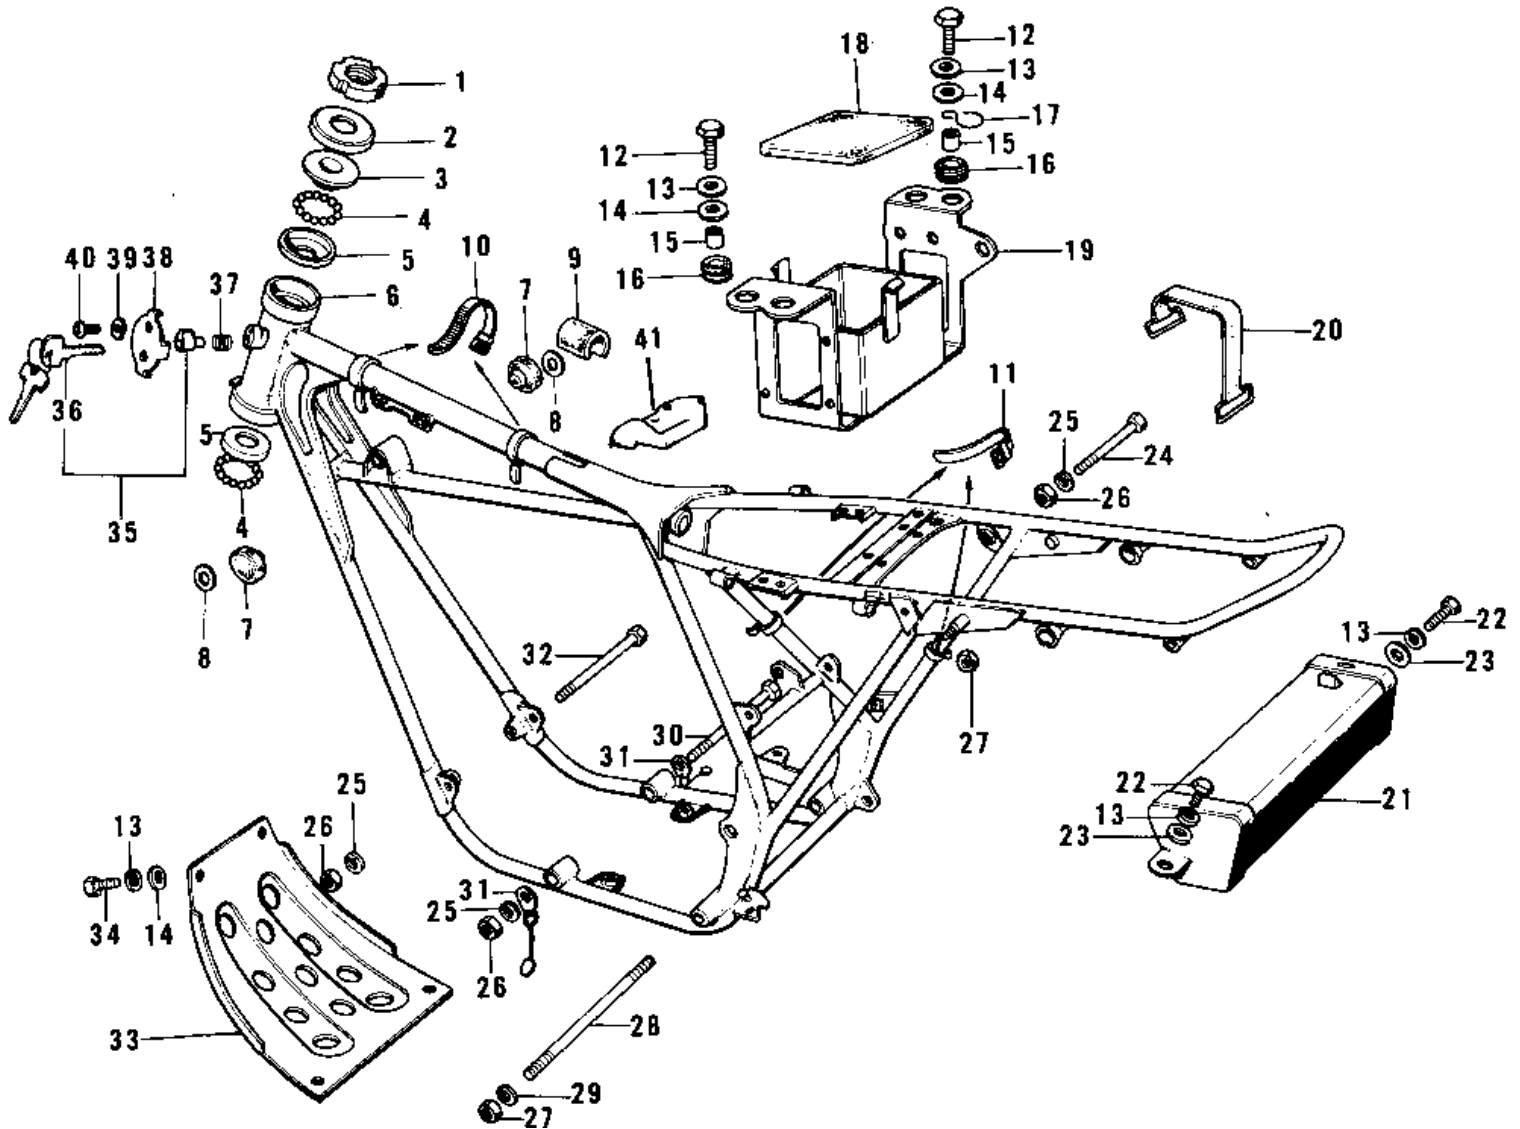

# 1971 F7 PARTS LIST

FRAME/FRAME FITTINGS ('74-'75 F7-C/F6-D)

ITEM NAME	PART NUMBER	QUANTITY
NUT STEERING STEM LCK (Ref # 1)	92090-006	1
CAP STEERING STEM (Ref # 2)	46098-004	1
CONE UPPER BEARING (Ref # 3)	92047-005	1
BALL STEEL 3/16" (Ref # 4)	600A0600	46
RACE BEARING (Ref # 5)	92048-004	2
FRAME (Ref # 6)	32002-075	1
DAMPER RUBB FUEL TANK (Ref # 7)	92075-050	2
WASHER-PL-10.5X26X2.3 (Ref # 8)	92022-044	2
MAT FUEL TANK (Ref # 9)	51067-002	1
BAND, LONG (Ref # 10)	92072-032	3
BAND, SHORT (Ref # 11)	92072-030	3
BOLT-UPSET, 6X20 (Ref # 12)	112G0620	4
WASHER SPRING 6MM (Ref # 13)	461F0600	10
WASHER 6.5X20X1.6T (Ref # 14)	92022-125	8
COLLAR (Ref # 15)	92027-103	4
DAMPER RUBBER (Ref # 16)	92075-051	4
CLAMP CABLE (Ref # 17)	92037-026	1
MAT-BATTERY (Ref # 18)	32103-019	1
CASE-BATTERY (Ref # 19)	32097-018	1
BAND TOOL (Ref # 20)	92072-012	1
BOX-TOOL (Ref # 21)	32098-013	1
BOLT-UPSET, 6X12 (Ref # 22)	112G0612	2
WASHER PLAIN 6MM (Ref # 23)	410B0600	2
BOLT, FLANGED, 10X115 (Ref # 24)	92001-1603	1
WASHER SPRING 10MM (Ref # 25)	461F1000	3
NUT, 10MM (Ref # 26)	314B1000	3
NUT-HEX-FINE (Ref # 27)	314B1200	2
STUD, 12X290 (Ref # 28)	92006-003	1
WASHER SPRING 12MM (Ref # 29)	461F1200	1