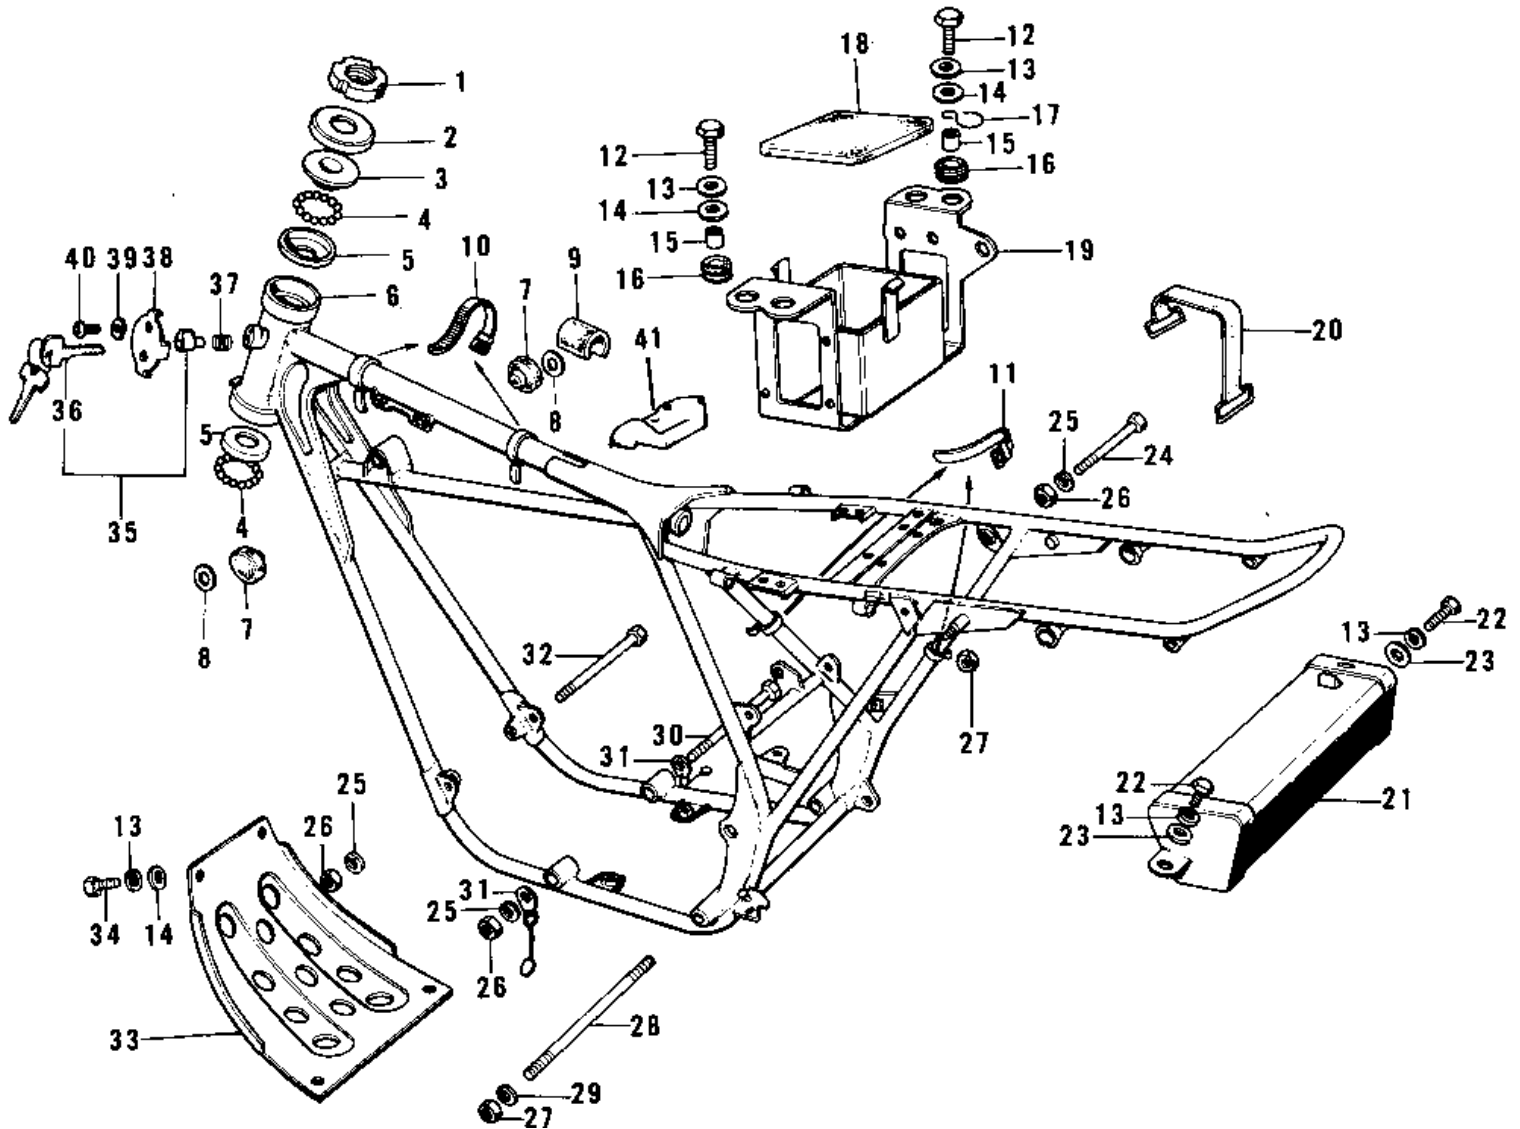

1973 F7-B PARTS DIAGRAM

FRAME/FRAME FITTINGS ('74-'75 F7-C/F6-D)

1973 F7-B PARTS LIST

FRAME/FRAME FITTINGS ('74-'75 F7-C/F6-D)

ITEM NAME	PART NUMBER	QUANTITY
NUT STEERING STEM LCK (Ref # 1)	92090-006	
CAP STEERING STEM (Ref # 2)	46098-004	
CONE UPPER BEARING (Ref # 3)	92047-005	
BALL STEEL 3/16" (Ref # 4)	600A0600	
RACE BEARING (Ref # 5)	92048-004	
FRAME (Ref # 6)	32002-075	
DAMPER RUBB FUEL TANK (Ref # 7)	92075-050	
WASHER-PL-10.5X26X2.3 (Ref # 8)	92022-044	
MAT FUEL TANK (Ref # 9)	51067-002	
BAND, LONG (Ref # 10)	92072-032	
BAND, SHORT (Ref # 11)	92072-030	
BOLT-UPSET, 6X20 (Ref # 12)	112G0620	
WASHER SPRING 6MM (Ref # 13)	461F0600	
WASHER 6.5X20X1.6T (Ref # 14)	92022-125	
COLLAR (Ref # 15)	92027-103	
DAMPER RUBBER (Ref # 16)	92075-051	
CLAMP CABLE (Ref # 17)	92037-026	
MAT-BATTERY (Ref # 18)	32103-019	
CASE-BATTERY (Ref # 19)	32097-018	
BAND TOOL (Ref # 20)	92072-012	
BOX-TOOL (Ref # 21)	32098-013	
BOLT-UPSET, 6X12 (Ref # 22)	112G0612	
WASHER PLAIN 6MM (Ref # 23)	410B0600	
BOLT, FLANGED, 10X115 (Ref # 24)	92001-1603	
WASHER SPRING 10MM (Ref # 25)	461F1000	
NUT, 10MM (Ref # 26)	314B1000	
NUT-HEX-FINE (Ref # 27)	314B1200	
STUD, 12X290 (Ref # 28)	92006-003	
WASHER SPRING 12MM (Ref # 29)	461F1200	