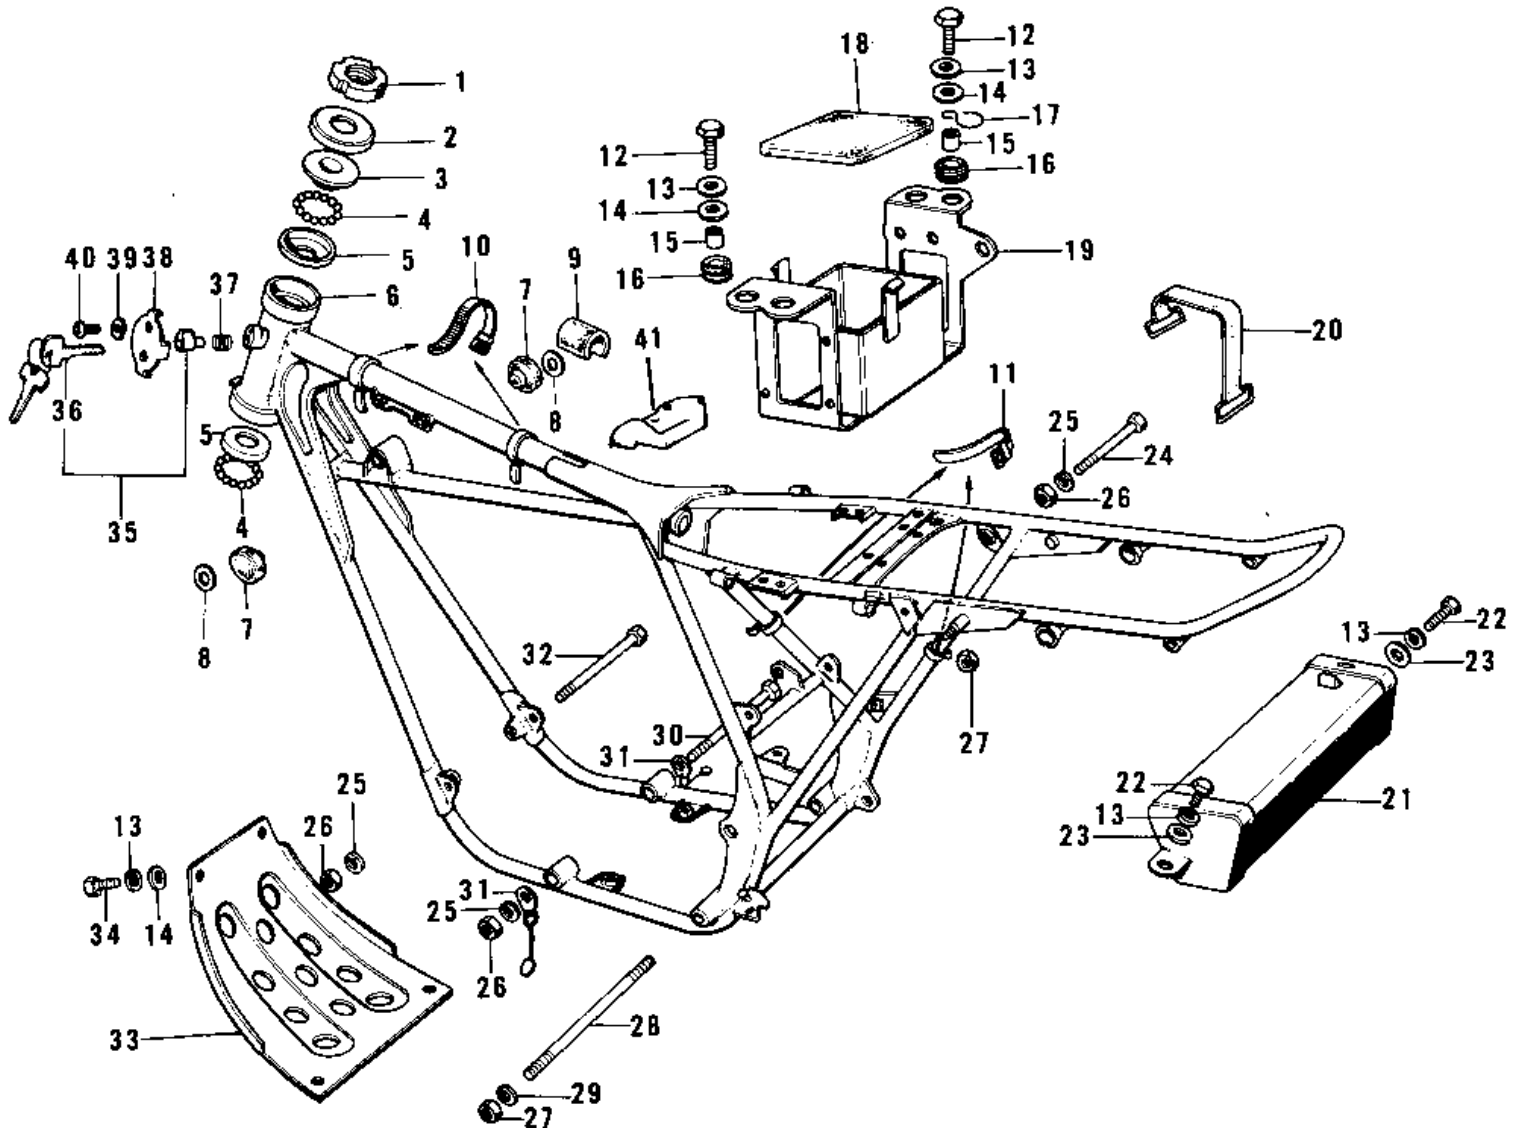

1974 F7-C PARTS DIAGRAM

FRAME/FRAME FITTINGS ('74-'75 F7-C/F6-D)

1974 F7-C PARTS LIST

FRAME/FRAME FITTINGS ('74-'75 F7-C/F6-D)

ITEM NAME	PART NUMBER	QUANTITY
NUT STEERING STEM LCK (Ref # 1)	92090-006	
CAP STEERING STEM (Ref # 2)	46098-004	
CONE UPPER BEARING (Ref # 3)	92047-005	
BALL STEEL 3/16" (Ref # 4)	600A0600	
RACE BEARING (Ref # 5)	92048-004	
FRAME (Ref # 6)	32002-075	
DAMPER RUBB FUEL TANK (Ref # 7)	92075-050	
WASHER-PL-10.5X26X2.3 (Ref # 8)	92022-044	
MAT FUEL TANK (Ref # 9)	51067-002	
BAND, LONG (Ref # 10)	92072-032	
BAND, SHORT (Ref # 11)	92072-030	
BOLT-UPSET, 6X20 (Ref # 12)	112G0620	
WASHER SPRING 6MM (Ref # 13)	461F0600	
WASHER 6.5X20X1.6T (Ref # 14)	92022-125	
COLLAR (Ref # 15)	92027-103	
DAMPER RUBBER (Ref # 16)	92075-051	
CLAMP CABLE (Ref # 17)	92037-026	
MAT-BATTERY (Ref # 18)	32103-019	
CASE-BATTERY (Ref # 19)	32097-018	
BAND TOOL (Ref # 20)	92072-012	
BOX-TOOL (Ref # 21)	32098-013	
BOLT-UPSET, 6X12 (Ref # 22)	112G0612	
WASHER PLAIN 6MM (Ref # 23)	410B0600	
BOLT, FLANGED, 10X115 (Ref # 24)	92001-1603	
WASHER SPRING 10MM (Ref # 25)	461F1000	
NUT, 10MM (Ref # 26)	314B1000	
NUT-HEX-FINE (Ref # 27)	314B1200	
STUD, 12X290 (Ref # 28)	92006-003	
WASHER SPRING 12MM (Ref # 29)	461F1200	