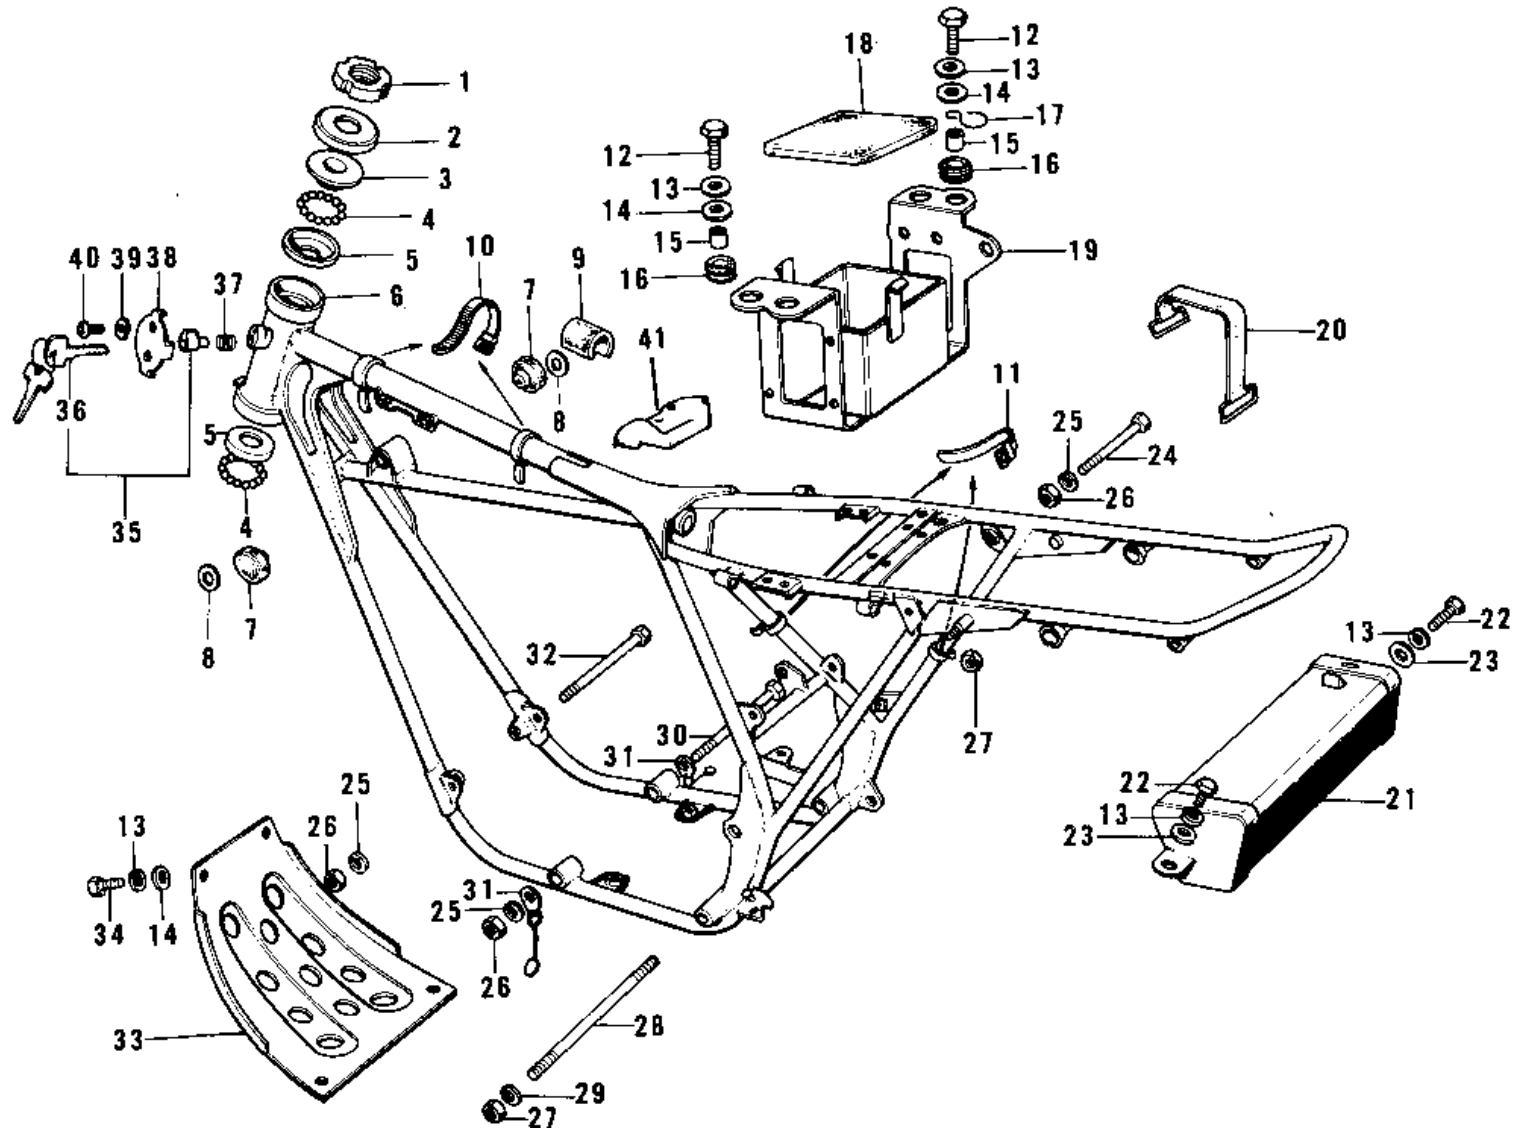

1975 F7-D PARTS DIAGRAM

FRAME/FRAME FITTINGS ('74-'75 F7-C/F6-D)

1975 F7-D PARTS LIST

FRAME/FRAME FITTINGS ('74-'75 F7-C/F6-D)

ITEM NAME	PART NUMBER	QUANTITY
NUT STEERING STEM LCK (Ref # 1)	92090-006	
CAP STEERING STEM (Ref # 2)	46098-004	
CONE UPPER BEARING (Ref # 3)	92047-005	
BALL STEEL 3/16" (Ref # 4)	600A0600	
RACE BEARING (Ref # 5)	92048-004	
FRAME (Ref # 6)	32002-075	
DAMPER RUBB FUEL TANK (Ref # 7)	92075-050	
WASHER-PL-10.5X26X2.3 (Ref # 8)	92022-044	
MAT FUEL TANK (Ref # 9)	51067-002	
BAND, LONG (Ref # 10)	92072-032	
BAND, SHORT (Ref # 11)	92072-030	
BOLT-UPSET, 6X20 (Ref # 12)	112G0620	
WASHER SPRING 6MM (Ref # 13)	461F0600	
WASHER 6.5X20X1.6T (Ref # 14)	92022-125	
COLLAR (Ref # 15)	92027-103	
DAMPER RUBBER (Ref # 16)	92075-051	
CLAMP CABLE (Ref # 17)	92037-026	
MAT-BATTERY (Ref # 18)	32103-019	
CASE-BATTERY (Ref # 19)	32097-018	
BAND TOOL (Ref # 20)	92072-012	
BOX-TOOL (Ref # 21)	32098-013	
BOLT-UPSET, 6X12 (Ref # 22)	112G0612	
WASHER PLAIN 6MM (Ref # 23)	410B0600	
BOLT, FLANGED, 10X115 (Ref # 24)	92001-1603	
WASHER SPRING 10MM (Ref # 25)	461F1000	
NUT, 10MM (Ref # 26)	314B1000	
NUT-HEX-FINE (Ref # 27)	314B1200	
STUD, 12X290 (Ref # 28)	92006-003	
WASHER SPRING 12MM (Ref # 29)	461F1200	