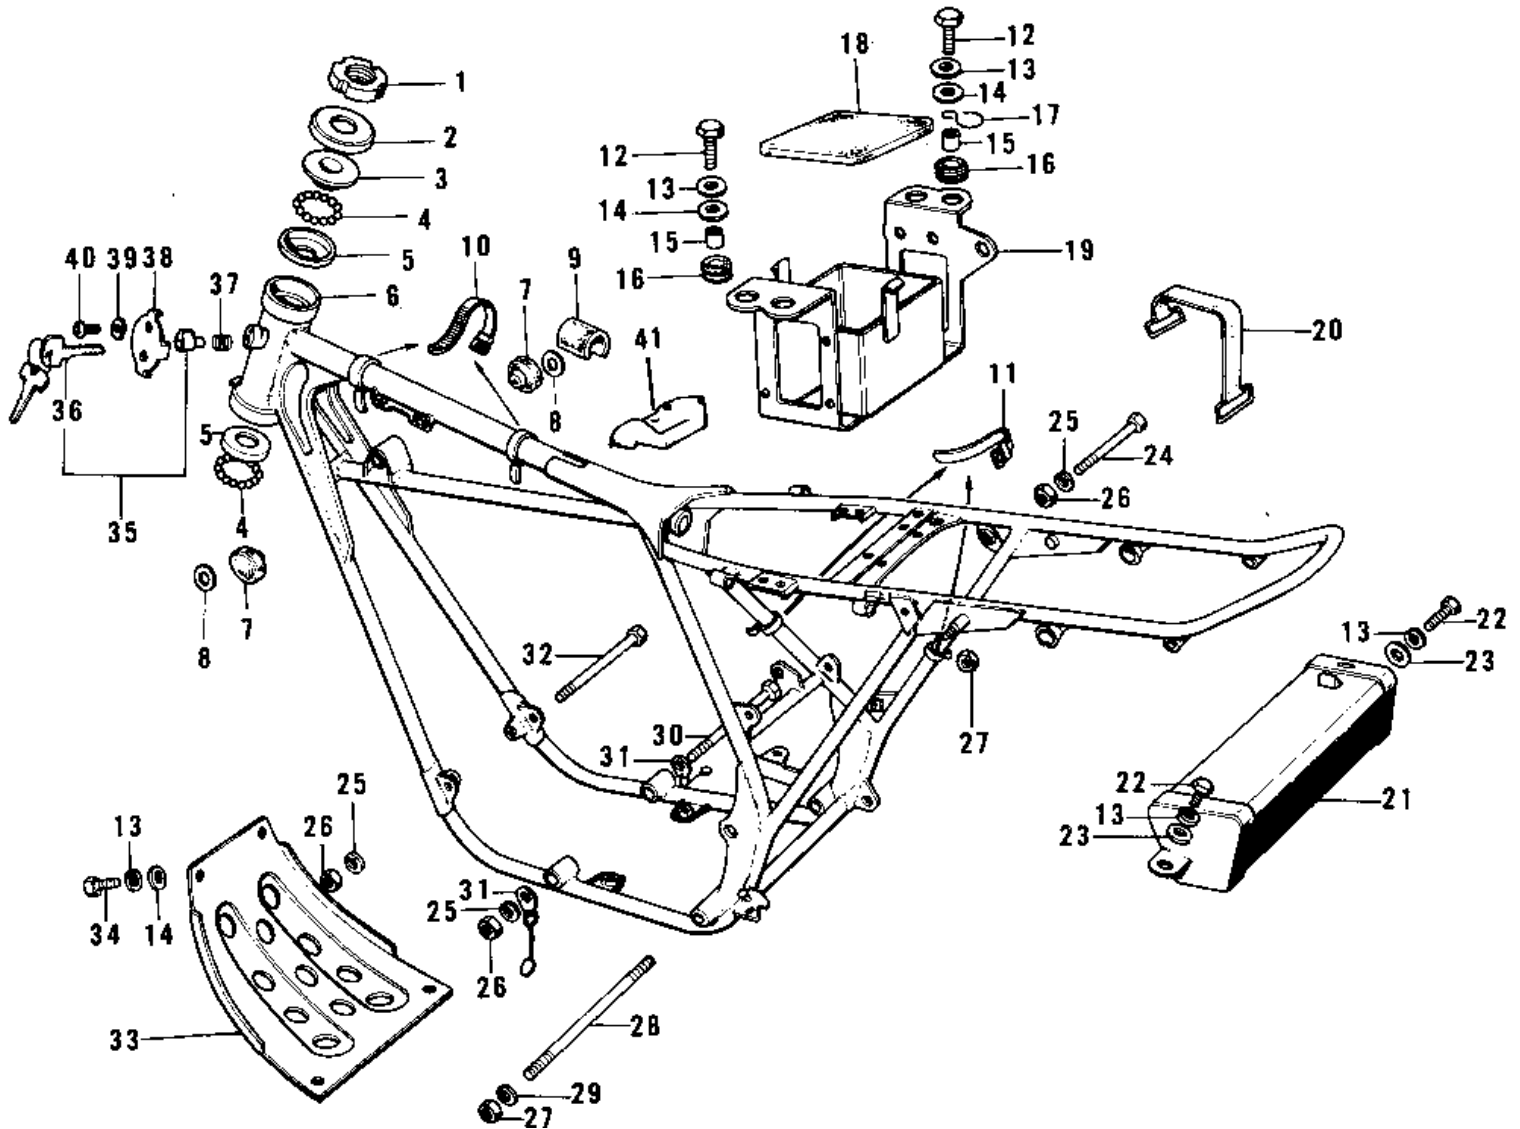

1975 F7-D PARTS DIAGRAM

FRAME/FRAME FITTINGS ('74-'75 F7-C/F6-D)

1975 F7-D PARTS LIST

FRAME/FRAME FITTINGS ('74-'75 F7-C/F6-D)

ITEM NAME	PART NUMBER	QUANTITY
NUT STEERING STEM LCK (Ref # 1)	92090-006	
CAP STEERING STEM (Ref # 2)	46098-004	
CONE UPPER BEARING (Ref # 3)	92047-005	
BALL STEEL 3/16" (Ref # 4)	600A0600	
RACE BEARING (Ref # 5)	92048-004	
FRAME (Ref # 6)	32002-075	
DAMPER RUBB FUEL TANK (Ref # 7)	92075-050	
WASHER-PL-10.5X26X2.3 (Ref # 8)	92022-044	
MAT FUEL TANK (Ref # 9)	51067-002	
BAND, LONG (Ref # 10)	92072-032	
BAND, SHORT (Ref # 11)	92072-030	
BOLT-UPSET, 6X20 (Ref # 12)	112G0620	
WASHER SPRING 6MM (Ref # 13)	461F0600	
WASHER 6.5X20X1.6T (Ref # 14)	92022-125	
COLLAR (Ref # 15)	92027-103	
DAMPER RUBBER (Ref # 16)	92075-051	
CLAMP CABLE (Ref # 17)	92037-026	
MAT-BATTERY (Ref # 18)	32103-019	
CASE-BATTERY (Ref # 19)	32097-018	
BAND TOOL (Ref # 20)	92072-012	
BOX-TOOL (Ref # 21)	32098-013	
BOLT-UPSET, 6X12 (Ref # 22)	112G0612	
WASHER PLAIN 6MM (Ref # 23)	410B0600	
BOLT, FLANGED, 10X115 (Ref # 24)	92001-1603	
WASHER SPRING 10MM (Ref # 25)	461F1000	
NUT, 10MM (Ref # 26)	314B1000	
NUT-HEX-FINE (Ref # 27)	314B1200	
STUD, 12X290 (Ref # 28)	92006-003	
WASHER SPRING 12MM (Ref # 29)	461F1200	