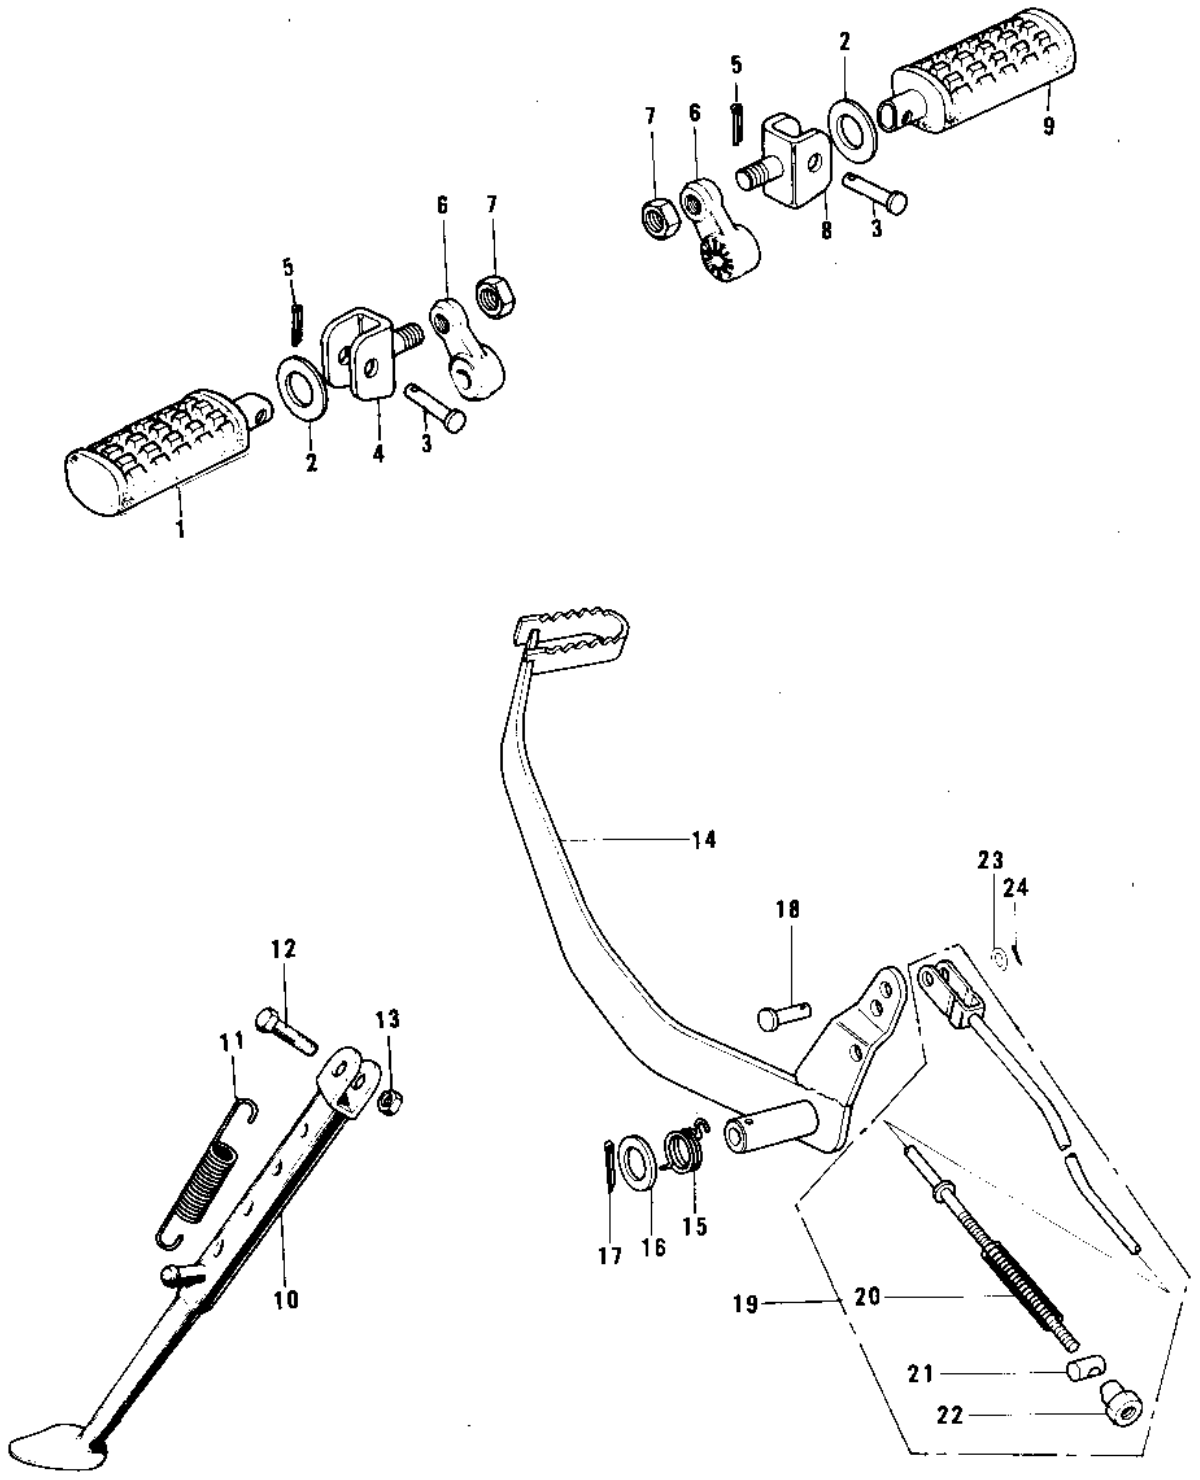

1972 F7-A PARTS DIAGRAM

FOOTRESTS/STAND/BRAKE/PEDAL

1972 F7-A PARTS LIST

FOOTRESTS/STAND/BRAKE/PEDAL

ITEM NAME	PART NUMBER	QUANTITY
STEP-ASSY,FR,LH (Ref # 1)	34027-1114	
WASHER PL 22.5X36X2.3 (Ref # 2)	92022-204	
PIN-FOOTREST BAR FIT (Ref # 3)	92043-080	
HOLDER,FOTRST BAR,LH (Ref # 4)	34021-001-10	
PIN,COTTER,2.5X15 (Ref # 5)	550D2515	
BRACKET-FOOTREST BAR (Ref # 6)	34007-009	
NUT-LOCK,12MM (Ref # 7)	92019-009	
HOLDER-FOTRST BAR,RH (Ref # 8)	34021-003-10	
STEP-ASSY,FR,RH (Ref # 9)	34027-1115	
STAND-SIDE (Ref # 10)	34024-028	
SPRING MAIN STAND (Ref # 11)	34023-005	
BOLT,10X28 (Ref # 12)	113G1028	
NUT 10MM (Ref # 13)	315B1000	
PEDAL-BRAKE (Ref # 14)	43001-046	
SPRING,BRAKE PEDAL (Ref # 15)	43005-033	
WASHER BRAKE PEDAL (Ref # 16)	92022-085	
PIN COTTER 3.0X30 (Ref # 17)	550D3030	
PIN-BRAKE ROD FITTING (Ref # 18)	92043-064	
ROD ASSY-BRAKE (Ref # 19)	43010-013	
SPRING,BRAKE ROD (Ref # 20)	43012-001	
PIN BRAKE (Ref # 21)	92043-039	
NUT-BRAKE ROD ADJUST (Ref # 22)	92015-042	
WASHER PLAIN 6MM (Ref # 23)	410B0600	
PIN COTTER 2.0X15 (Ref # 24)	550D2015	