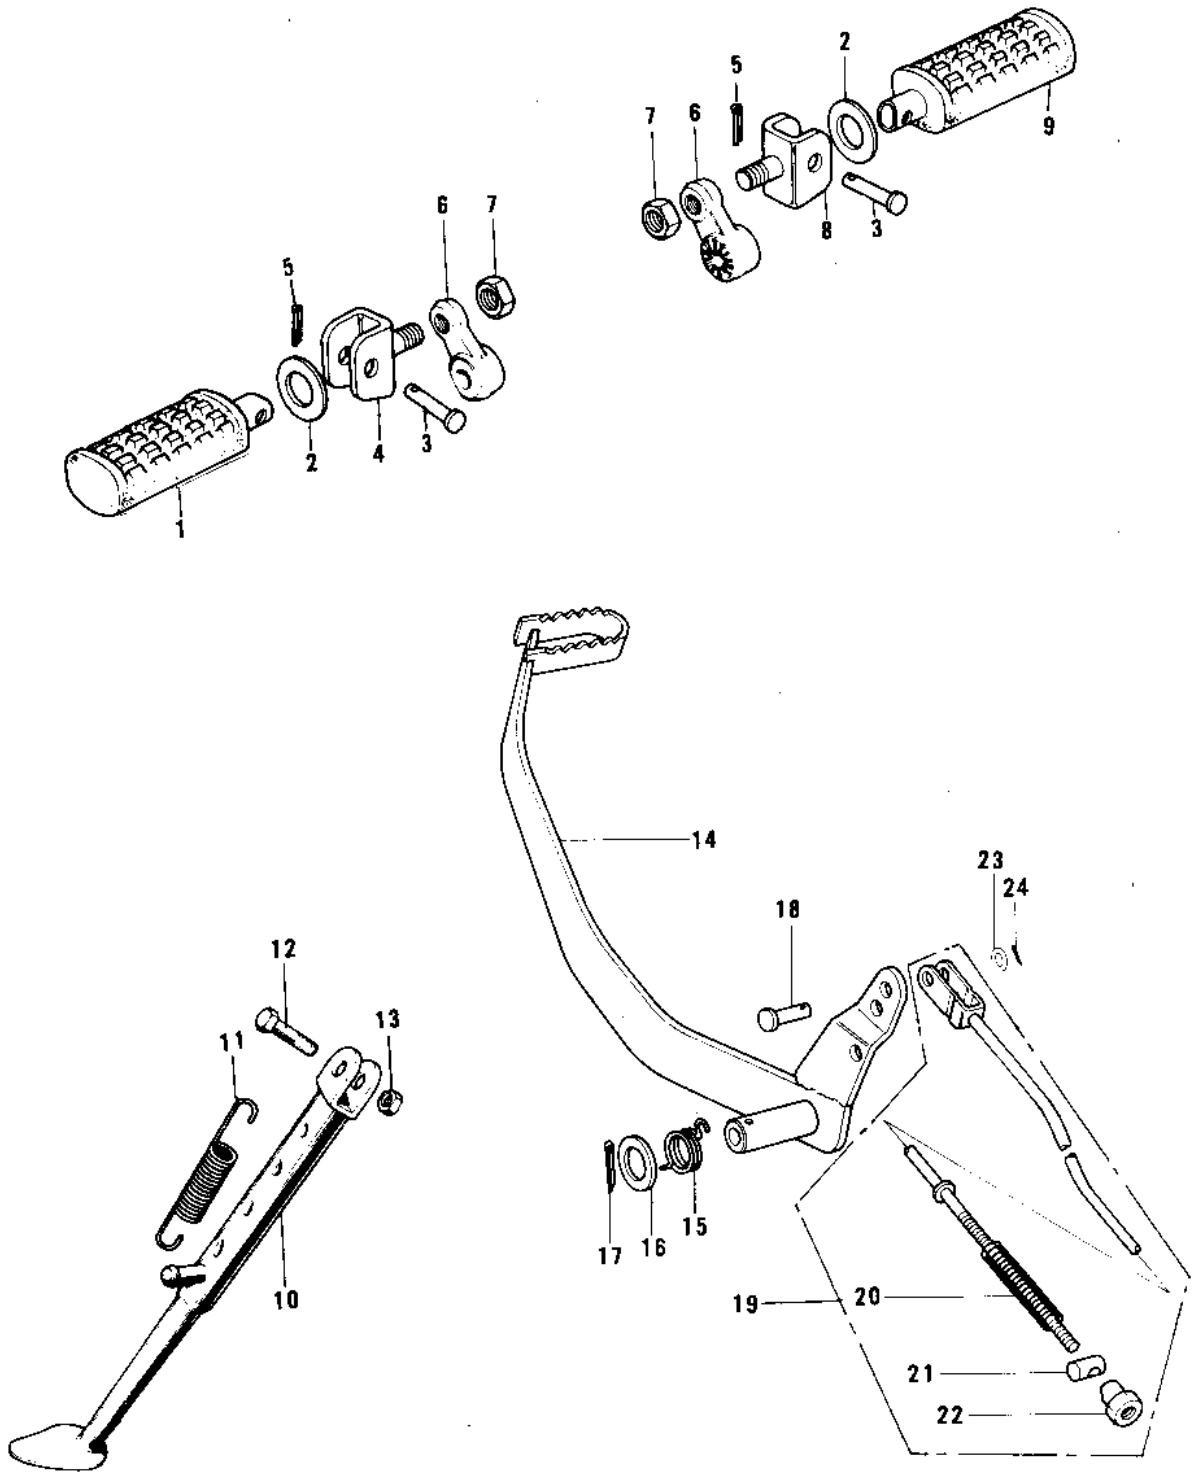

1974 F7-C PARTS DIAGRAM

FOOTRESTS/STAND/BRAKE/PEDAL

1974 F7-C PARTS LIST

FOOTRESTS/STAND/BRAKE/PEDAL

ITEM NAME	PART NUMBER	QUANTITY
STEP-ASSY,FR,LH (Ref # 1)	34027-1114	
WASHER PL 22.5X36X2.3 (Ref # 2)	92022-204	
PIN-FOOTREST BAR FIT (Ref # 3)	92043-080	
HOLDER,FOTRST BAR,LH (Ref # 4)	34021-001-10	
PIN,COTTER,2.5X15 (Ref # 5)	550D2515	
BRACKET-FOOTREST BAR (Ref # 6)	34007-009	
NUT-LOCK,12MM (Ref # 7)	92019-009	
HOLDER-FOTRST BAR,RH (Ref # 8)	34021-003-10	
STEP-ASSY,FR,RH (Ref # 9)	34027-1115	
STAND-SIDE (Ref # 10)	34024-028	
SPRING MAIN STAND (Ref # 11)	34023-005	
BOLT,10X28 (Ref # 12)	113G1028	
NUT 10MM (Ref # 13)	315B1000	
PEDAL-BRAKE (Ref # 14)	43001-046	
SPRING,BRAKE PEDAL (Ref # 15)	43005-033	
WASHER BRAKE PEDAL (Ref # 16)	92022-085	
PIN COTTER 3.0X30 (Ref # 17)	550D3030	
PIN-BRAKE ROD FITTING (Ref # 18)	92043-064	
ROD ASSY-BRAKE (Ref # 19)	43010-013	
SPRING,BRAKE ROD (Ref # 20)	43012-001	
PIN BRAKE (Ref # 21)	92043-039	
NUT-BRAKE ROD ADJUST (Ref # 22)	92015-042	
WASHER PLAIN 6MM (Ref # 23)	410B0600	
PIN COTTER 2.0X15 (Ref # 24)	550D2015	