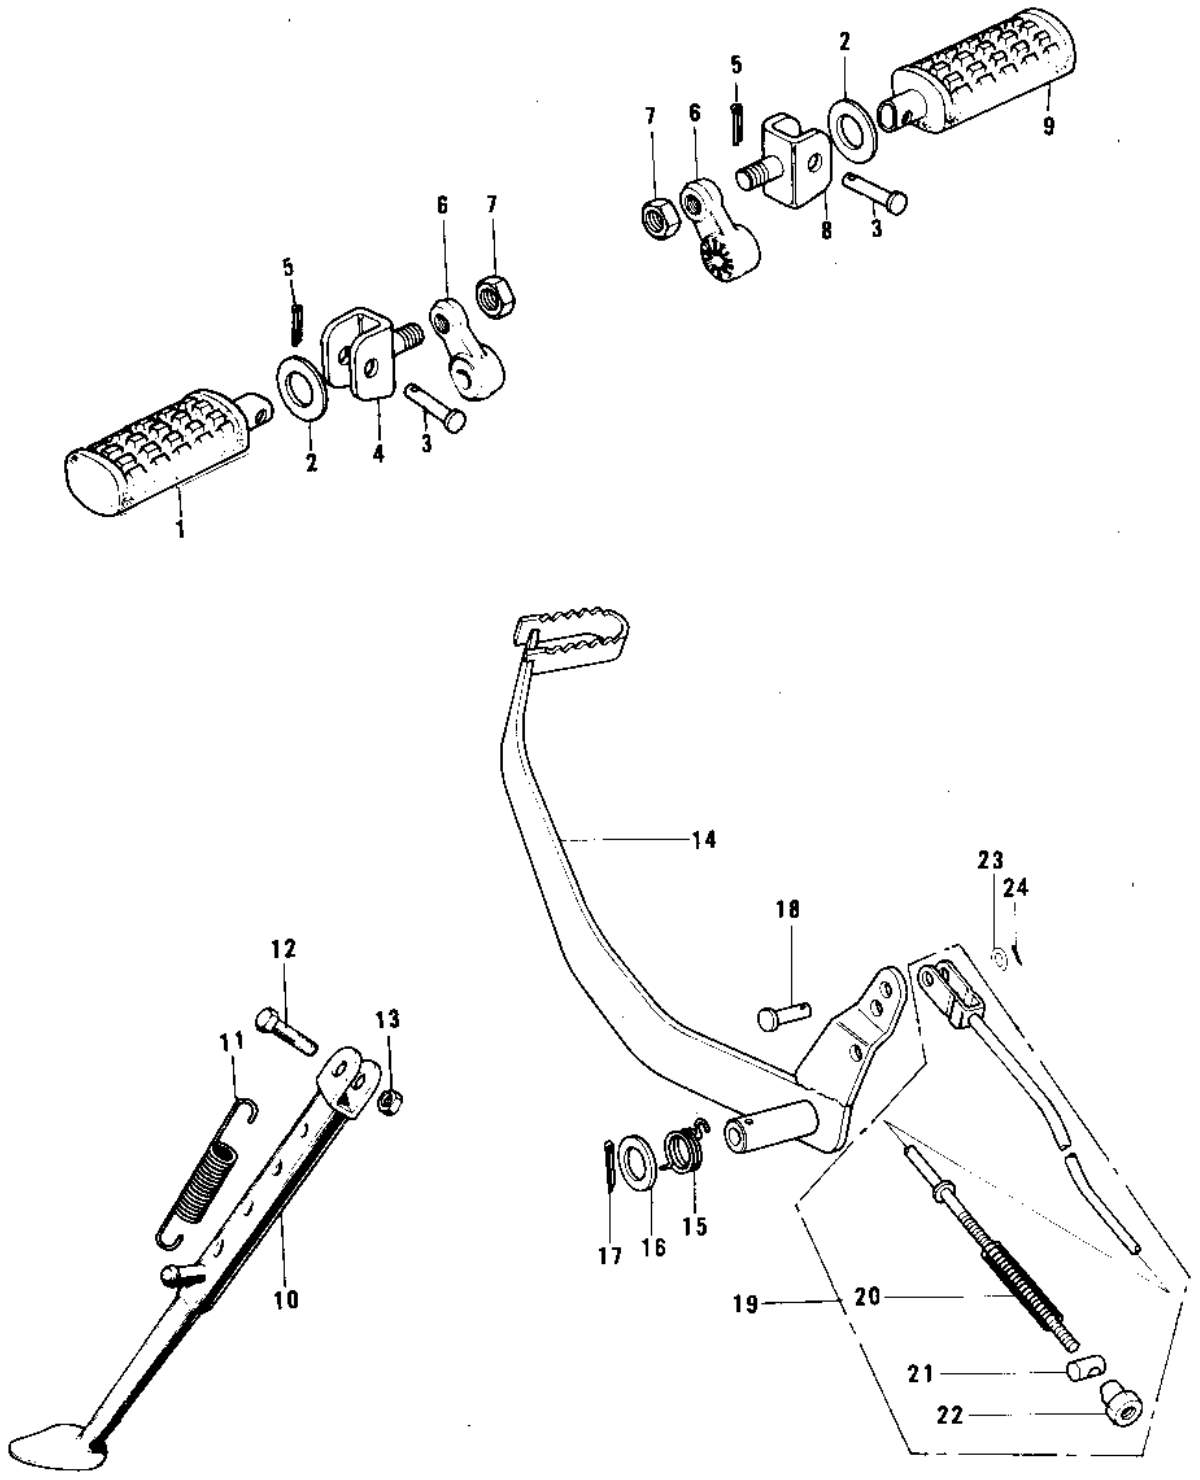

1975 F7-D PARTS DIAGRAM

FOOTRESTS/STAND/BRAKE/PEDAL

1975 F7-D PARTS LIST

FOOTRESTS/STAND/BRAKE/PEDAL

ITEM NAME	PART NUMBER	QUANTITY
STEP-ASSY,FR,LH (Ref # 1)	34027-1114	
WASHER PL 22.5X36X2.3 (Ref # 2)	92022-204	
PIN-FOOTREST BAR FIT (Ref # 3)	92043-080	
HOLDER,FOTRST BAR,LH (Ref # 4)	34021-001-10	
PIN,COTTER,2.5X15 (Ref # 5)	550D2515	
BRACKET-FOOTREST BAR (Ref # 6)	34007-009	
NUT-LOCK,12MM (Ref # 7)	92019-009	
HOLDER-FOTRST BAR,RH (Ref # 8)	34021-003-10	
STEP-ASSY,FR,RH (Ref # 9)	34027-1115	
STAND-SIDE (Ref # 10)	34024-028	
SPRING MAIN STAND (Ref # 11)	34023-005	
BOLT,10X28 (Ref # 12)	113G1028	
NUT 10MM (Ref # 13)	315B1000	
PEDAL-BRAKE (Ref # 14)	43001-046	
SPRING,BRAKE PEDAL (Ref # 15)	43005-033	
WASHER BRAKE PEDAL (Ref # 16)	92022-085	
PIN COTTER 3.0X30 (Ref # 17)	550D3030	
PIN-BRAKE ROD FITTING (Ref # 18)	92043-064	
ROD ASSY-BRAKE (Ref # 19)	43010-013	
SPRING,BRAKE ROD (Ref # 20)	43012-001	
PIN BRAKE (Ref # 21)	92043-039	
NUT-BRAKE ROD ADJUST (Ref # 22)	92015-042	
WASHER PLAIN 6MM (Ref # 23)	410B0600	
PIN COTTER 2.0X15 (Ref # 24)	550D2015	