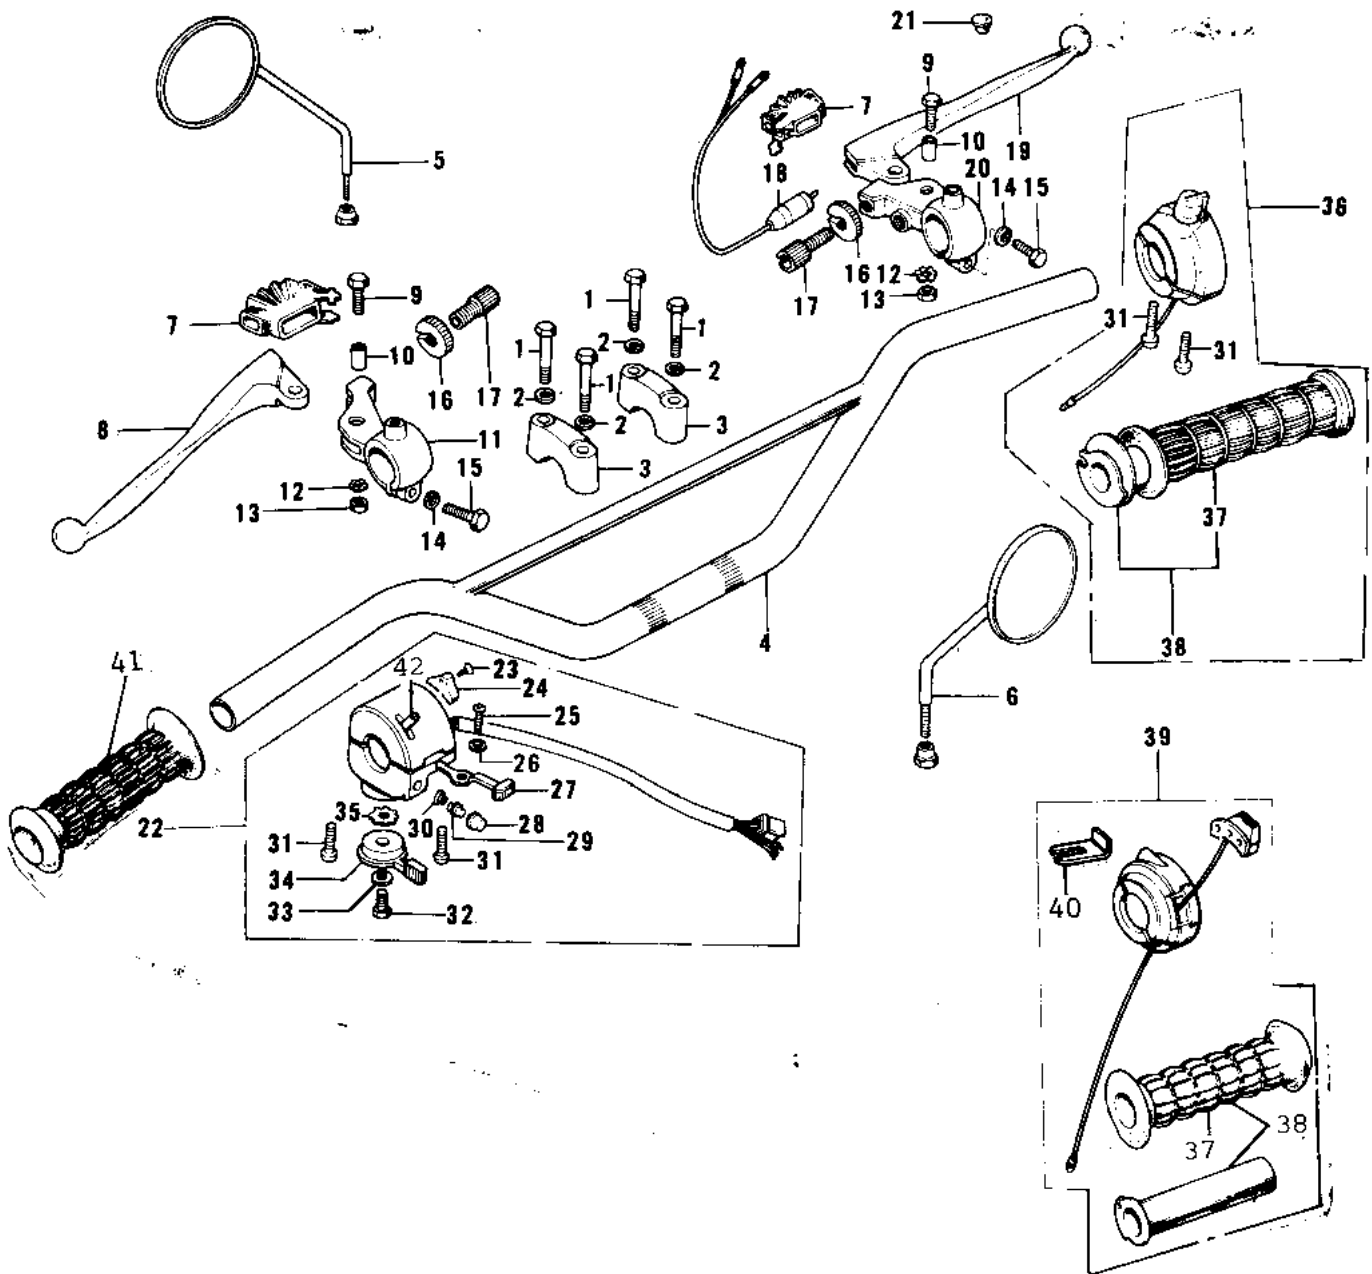

1974 F7-C PARTS DIAGRAM

HANDLEBAR