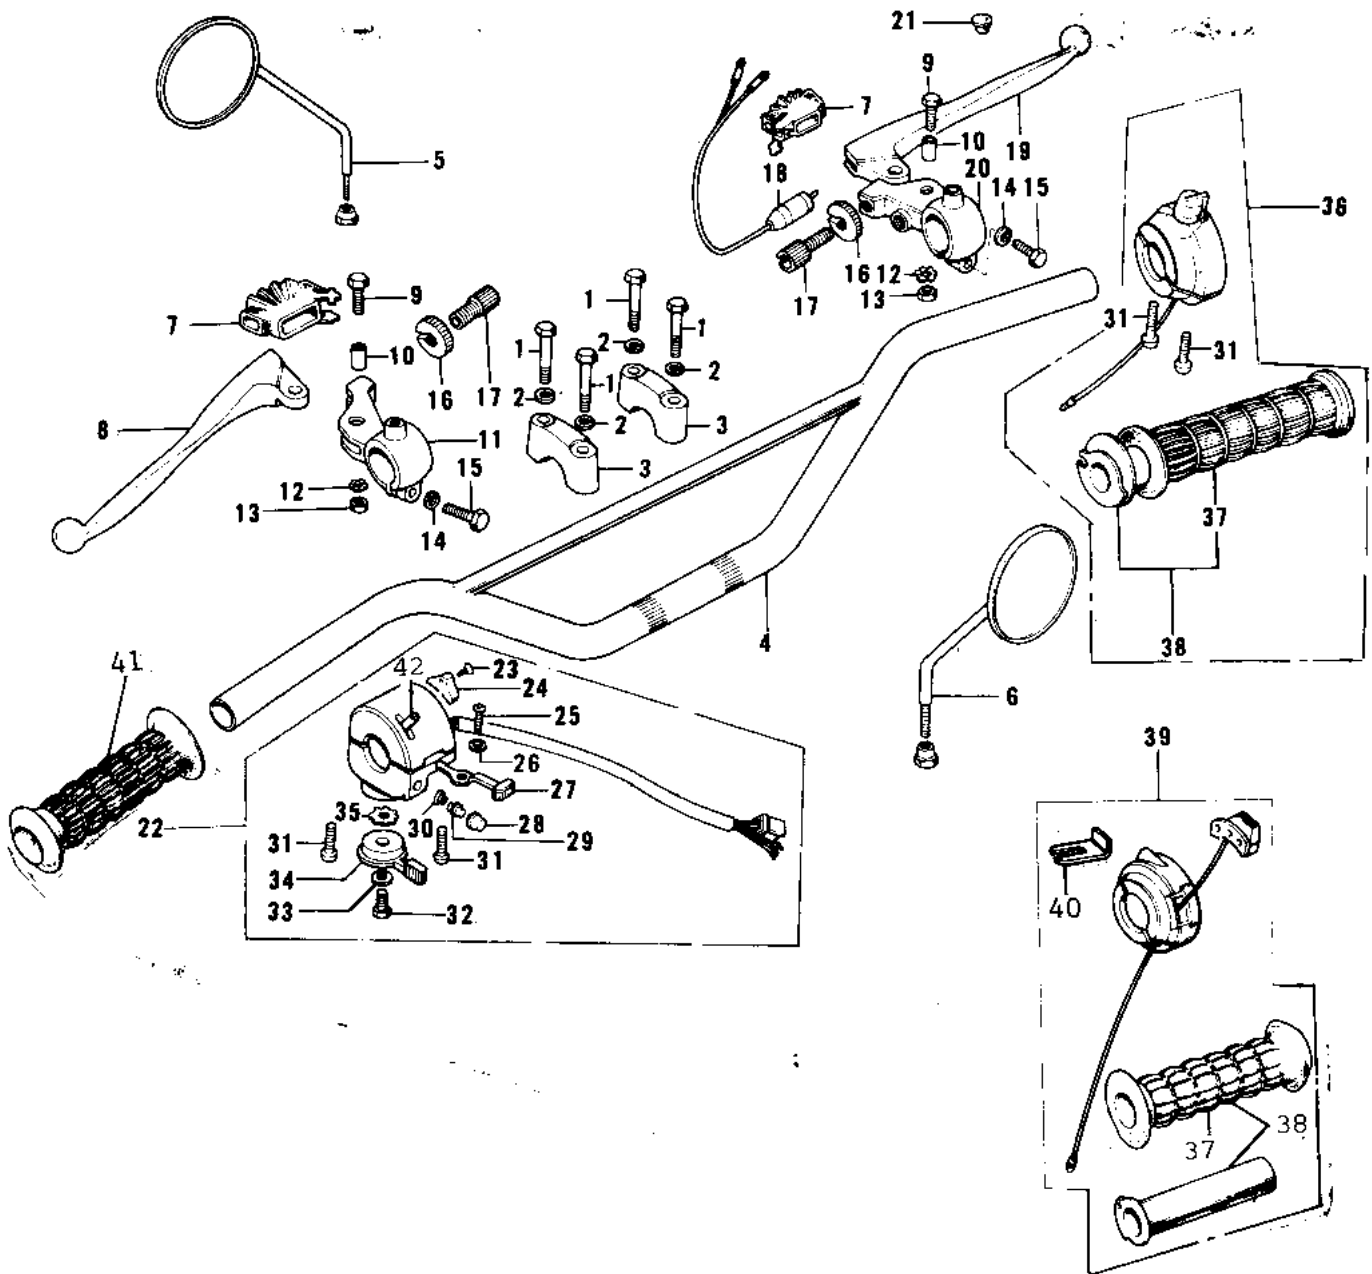

1975 F7-D PARTS DIAGRAM

HANDLEBAR

1975 F7-D PARTS LIST

HANDLEBAR

ITEM NAME	PART NUMBER	QUANTITY
BOLT 8X38 (Ref # 1)	92001-1405	
WASHER SPRING 8MM (Ref # 2)	461F0800	
HOLDER-HANDLEBAR (Ref # 3)	46012-008	
HANDLEBAR (Ref # 4)	46004-016	
REAR VIEW MIRROR,L.H (Ref # 5)	56003-009	
REAR VIEW MIRROR,R.H (Ref # 6)	56002-020	
DUST COVER (Ref # 7)	46071-002	
LEVER-CLUTCH (Ref # 8)	46092-015	
BOLT HEX HEAD 5X20 (Ref # 9)	92007-020	
COLLAR LEVER (Ref # 10)	46059-011	
HOLDER-CLUTCH LEV,BLK (Ref # 11)	46094-011-21	
WASHER LOCK 5MM (Ref # 12)	464H0500	
NUT 5MM (Ref # 13)	312B0500	
WASHER PLAIN 6MM (Ref # 14)	410B0600	
BOLT HEX HEAD 6X25 (Ref # 15)	110N0625	
NUT-LOCK (Ref # 16)	46056-005	
SCREW,CABLE ADJUST (Ref # 17)	46055-010	
SCREW ADJUST (Ref # 17)	46055-006	
SCREW,CABLE ADJUST (Ref # 17)	46055-010	
SWITCH-FR. BRAKE LAMP (Ref # 18)	27021-004	
LEVER FRONT BRAKE (Ref # 19)	46058-004	
HOLDER-FR BRK LEV,BLK (Ref # 20)	46060-009-21	
CAP-RR VIEW MIRROR (Ref # 21)	92102-009	
CASE ASSY,L.H,BLACK (Ref # 22)	46091-019-10	
SCREW CNTSNK HD 3X8 (Ref # 23)	221B0308A	
KNOB-L.H SWITCH (Ref # 24)	46044-011	
L.H GRIP SWITCH KIT (Ref # 23,24,)	99990-531	
SCREW PAN HEAD 3X5 (Ref # 25)	220B0305A	
WASHER (Ref # 26)	92095-010	