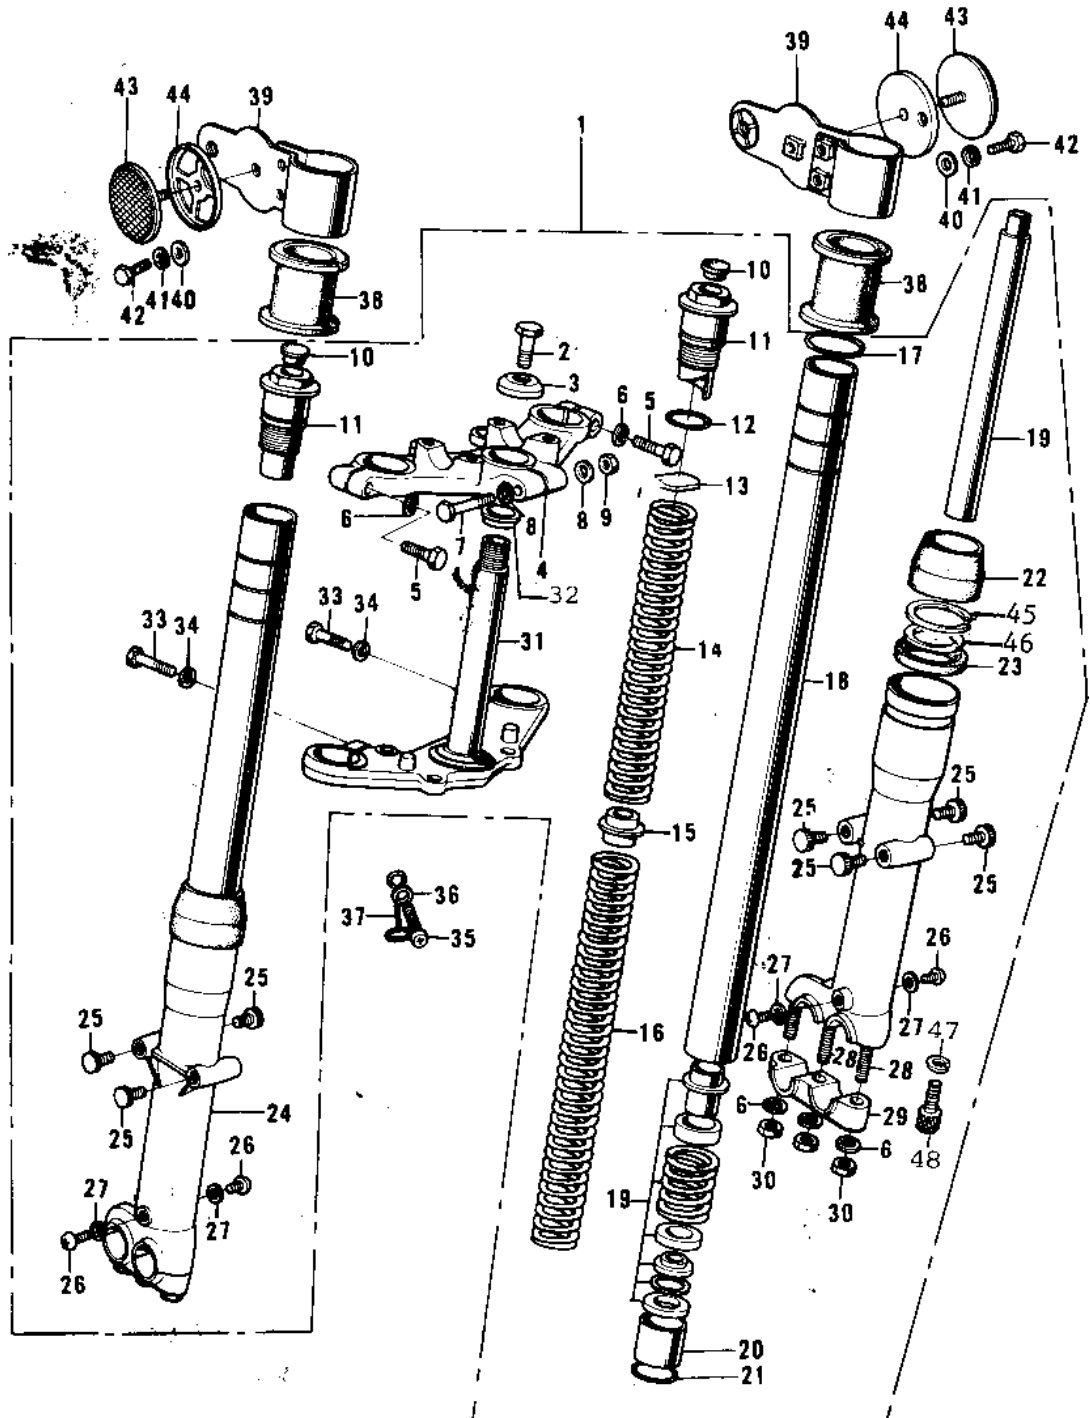

1972 F7-A PARTS DIAGRAM

FRONT FORK

1972 F7-A PARTS LIST

FRONT FORK

ITEM NAME	PART NUMBER	QUANTITY
FORK-FRONT (Ref # 1)	44001-102	
BOLT STRNG STEM HEAD (Ref # 2)	44041-007	
WASHER STRNG STEM HD (Ref # 3)	44043-016	
HEAD-STEERING STEM (Ref # 4)	44039-049	
BOLT-STEERING STEM HD (Ref # 5)	44041-044	
WASHER SPRING 8MM (Ref # 6)	461F0800	
BOLT-STEERING STEM HD (Ref # 7)	44041-042	
WASHER PLAIN 8MM (Ref # 8)	410B0800	
NUT,LOCK,8MM (Ref # 9)	92015-1124	
CAP-FORK TOP BOLT (Ref # 10)	44062-004	
BOLT-FORK TOP (Ref # 11)	44041-046	
'O' RING INNER TUBE (Ref # 12)	44046-014	
WASHER-FORK SPRG SEAT (Ref # 13)	44029-016	
SPRING-FORK,SHORT (Ref # 14)	44026-035	
GUIDE-FORK SPRING (Ref # 15)	44028-019	
SPRING-FORK,LONG (Ref # 16)	44026-034	
CIRCLIP (Ref # 17)	44044-011	
TUBE-FORK INNER (Ref # 18)	44013-027	
CYLINDER-FORK (Ref # 19)	44022-005	
PISTON-FORK (Ref # 20)	44018-004	
CIRCLIP (Ref # 21)	44044-010	
DUST SHIELD FORK (Ref # 22)	44010-006	
OIL SEAL (Ref # 23)	92049-1049	
TUBE,LH,FORK OUTER (Ref # 24)	44005-034-80	
CAP (Ref # 25)	44062-002	
SCREW PAN HEAD 4X8 (Ref # 26)	220B0408	
GASKET FORK DRAIN PLG (Ref # 27)	44045-002	
STUD 8X30 (Ref # 28)	172G0830	
HOLDER-FRONT AXLE (Ref # 29)	44063-002	

1972 F7-A PARTS LIST

FRONT FORK

ITEM NAME	PART NUMBER	QUANTITY
NUT,8MM (Ref # 30)	311B0800	
STEM-STEERING (Ref # 31)	44037-054	
CONE LOWER BEARING (Ref # 32)	92047-004	
BOLT HEX HEAD 10X32 (Ref # 33)	113B1032	
WASHER SPRING 10MM (Ref # 34)	461F1000	
BOLT,6X10 (Ref # 35)	112G0610	
WASHER PLAIN 6MM (Ref # 36)	410B0600	
CLAMP-CABLE (Ref # 37)	92037-046	
DAMPER RUBBER (Ref # 38)	92075-064	
BRACKET-HEAD LAMP,BLK (Ref # 39)	23064-011-21	
WASHER PLAIN 6MM (Ref # 40)	410B0600	
WASHER SPRING 6MM (Ref # 41)	461F0600	
BOLT-UPSET (Ref # 42)	112G0618	
REFLECTOR-REFLEX,FRNT (Ref # 43)	28012-006	
DAMPER RUBBER (Ref # 44)	92075-137	
CIRCLIP-OIL SEAL FIT (Ref # 45)	44044-014	
WASHER-OIL SEAL FIT (Ref # 46)	44043-045	
GASKET FORK CYL BOLT (Ref # 47)	44045-030	
BOLT FORK CYLINDER (Ref # 48)	44041-027	