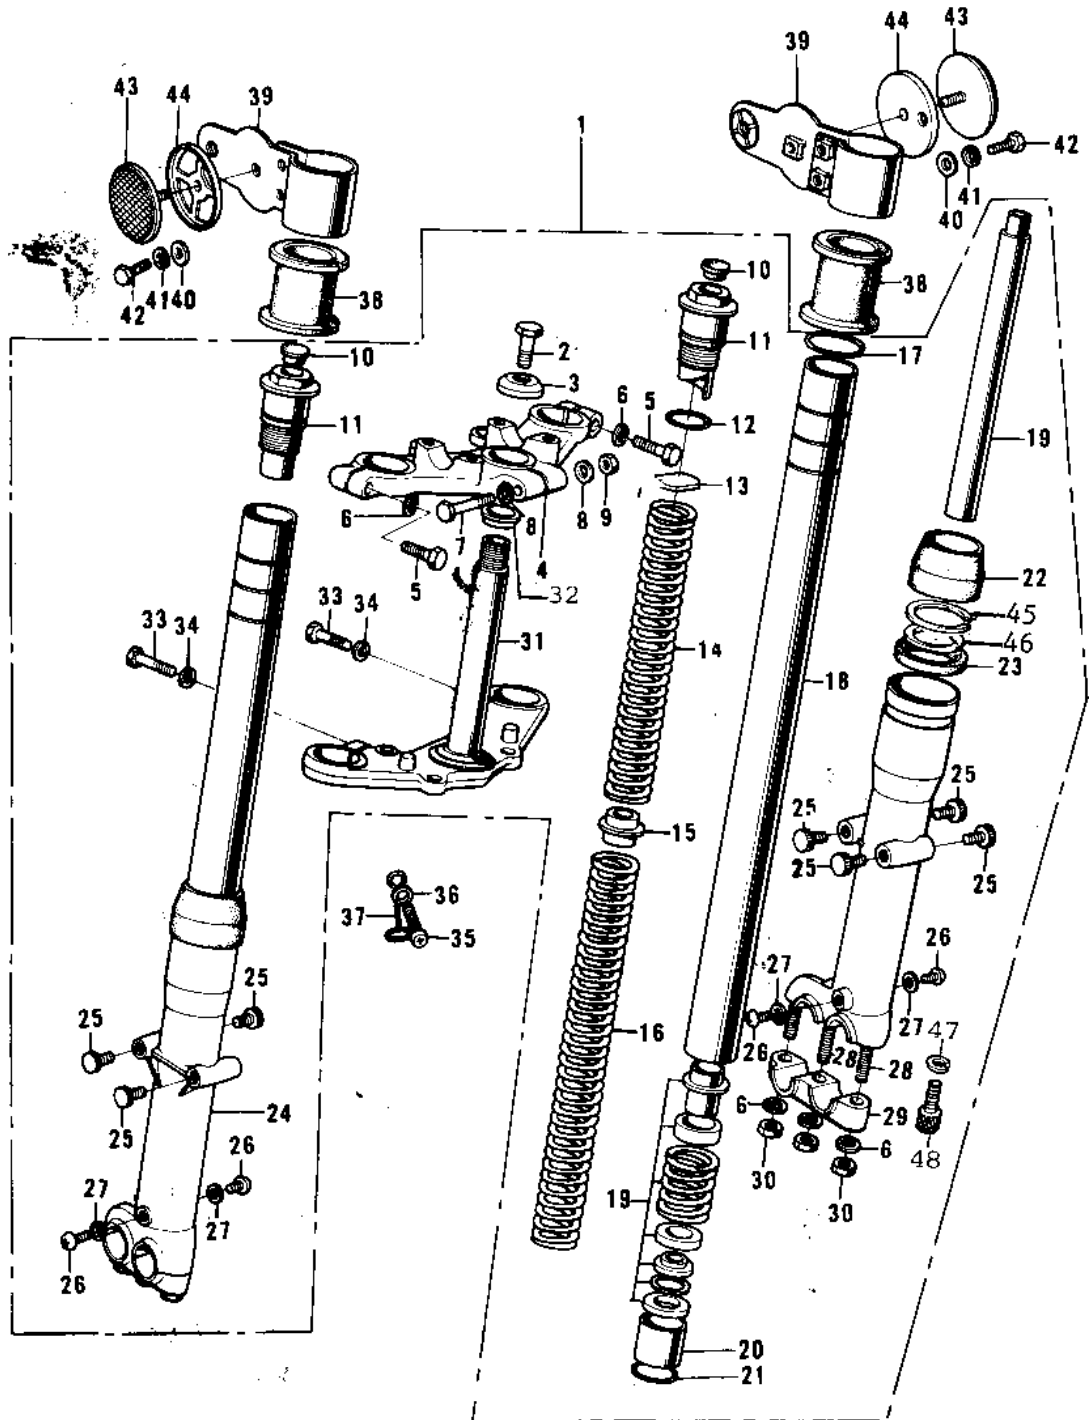

1972 F7-A PARTS DIAGRAM

FRONT FORK

1972 F7-A PARTS LIST

FRONT FORK

ITEM NAME	PART NUMBER	QUANTITY
FORK-FRONT (Ref # 1)	44001-102	
BOLT STRNG STEM HEAD (Ref # 2)	44041-007	
WASHER STRNG STEM HD (Ref # 3)	44043-016	
HEAD-STEERING STEM (Ref # 4)	44039-049	
BOLT-STEERING STEM HD (Ref # 5)	44041-044	
WASHER SPRING 8MM (Ref # 6)	461F0800	
BOLT-STEERING STEM HD (Ref # 7)	44041-042	
WASHER PLAIN 8MM (Ref # 8)	410B0800	
NUT,LOCK,8MM (Ref # 9)	92015-1124	
CAP-FORK TOP BOLT (Ref # 10)	44062-004	
BOLT-FORK TOP (Ref # 11)	44041-046	
'O' RING INNER TUBE (Ref # 12)	44046-014	
WASHER-FORK SPRG SEAT (Ref # 13)	44029-016	
SPRING-FORK,SHORT (Ref # 14)	44026-035	
GUIDE-FORK SPRING (Ref # 15)	44028-019	
SPRING-FORK,LONG (Ref # 16)	44026-034	
CIRCLIP (Ref # 17)	44044-011	
TUBE-FORK INNER (Ref # 18)	44013-027	
CYLINDER-FORK (Ref # 19)	44022-005	
PISTON-FORK (Ref # 20)	44018-004	
CIRCLIP (Ref # 21)	44044-010	
DUST SHIELD FORK (Ref # 22)	44010-006	
OIL SEAL (Ref # 23)	92049-1049	
TUBE,LH,FORK OUTER (Ref # 24)	44005-034-80	
CAP (Ref # 25)	44062-002	
SCREW PAN HEAD 4X8 (Ref # 26)	220B0408	
GASKET FORK DRAIN PLG (Ref # 27)	44045-002	
STUD 8X30 (Ref # 28)	172G0830	
HOLDER-FRONT AXLE (Ref # 29)	44063-002	

1972 F7-A PARTS LIST

FRONT FORK

ITEM NAME	PART NUMBER	QUANTITY
NUT,8MM (Ref # 30)	311B0800	
STEM-STEERING (Ref # 31)	44037-054	
CONE LOWER BEARING (Ref # 32)	92047-004	
BOLT HEX HEAD 10X32 (Ref # 33)	113B1032	
WASHER SPRING 10MM (Ref # 34)	461F1000	
BOLT,6X10 (Ref # 35)	112G0610	
WASHER PLAIN 6MM (Ref # 36)	410B0600	
CLAMP-CABLE (Ref # 37)	92037-046	
DAMPER RUBBER (Ref # 38)	92075-064	
BRACKET-HEAD LAMP,BLK (Ref # 39)	23064-011-21	
WASHER PLAIN 6MM (Ref # 40)	410B0600	
WASHER SPRING 6MM (Ref # 41)	461F0600	
BOLT-UPSET (Ref # 42)	112G0618	
REFLECTOR-REFLEX,FRNT (Ref # 43)	28012-006	
DAMPER RUBBER (Ref # 44)	92075-137	
CIRCLIP-OIL SEAL FIT (Ref # 45)	44044-014	
WASHER-OIL SEAL FIT (Ref # 46)	44043-045	
GASKET FORK CYL BOLT (Ref # 47)	44045-030	
BOLT FORK CYLINDER (Ref # 48)	44041-027	