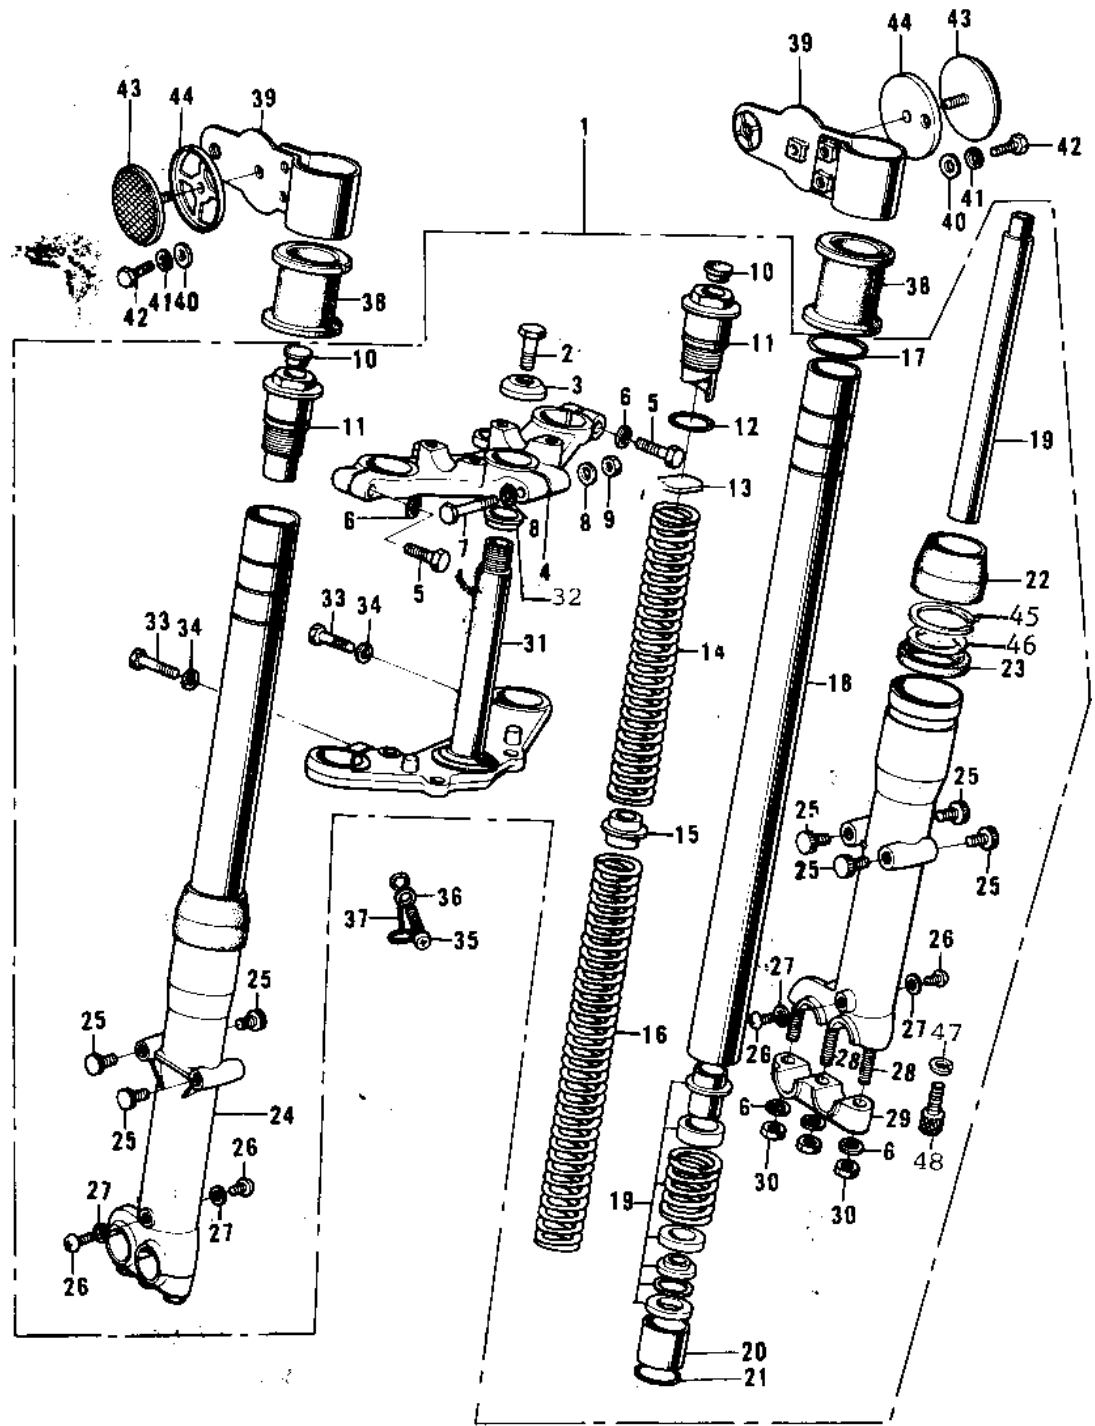

1974 F7-C PARTS DIAGRAM

FRONT FORK

1974 F7-C PARTS LIST

FRONT FORK

ITEM NAME	PART NUMBER	QUANTITY
FORK-FRONT (Ref # 1)	44001-102	
BOLT STRNG STEM HEAD (Ref # 2)	44041-007	
WASHER STRNG STEM HD (Ref # 3)	44043-016	
HEAD-STEERING STEM (Ref # 4)	44039-049	
BOLT-STEERING STEM HD (Ref # 5)	44041-044	
WASHER SPRING 8MM (Ref # 6)	461F0800	
BOLT-STEERING STEM HD (Ref # 7)	44041-042	
WASHER PLAIN 8MM (Ref # 8)	410B0800	
NUT,LOCK,8MM (Ref # 9)	92015-1124	
CAP-FORK TOP BOLT (Ref # 10)	44062-004	
BOLT-FORK TOP (Ref # 11)	44041-046	
'O' RING INNER TUBE (Ref # 12)	44046-014	
WASHER-FORK SPRG SEAT (Ref # 13)	44029-016	
SPRING-FORK,SHORT (Ref # 14)	44026-035	
GUIDE-FORK SPRING (Ref # 15)	44028-019	
SPRING-FORK,LONG (Ref # 16)	44026-034	
CIRCLIP (Ref # 17)	44044-011	
TUBE-FORK INNER (Ref # 18)	44013-027	
CYLINDER-FORK (Ref # 19)	44022-005	
PISTON-FORK (Ref # 20)	44018-004	
CIRCLIP (Ref # 21)	44044-010	
DUST SHIELD FORK (Ref # 22)	44010-006	
OIL SEAL (Ref # 23)	92049-1049	
TUBE,LH,FORK OUTER (Ref # 24)	44005-034-80	
CAP (Ref # 25)	44062-002	
SCREW PAN HEAD 4X8 (Ref # 26)	220B0408	
GASKET FORK DRAIN PLG (Ref # 27)	44045-002	
STUD 8X30 (Ref # 28)	172G0830	
HOLDER-FRONT AXLE (Ref # 29)	44063-002	

1974 F7-C PARTS LIST

FRONT FORK

ITEM NAME	PART NUMBER	QUANTITY
NUT,8MM (Ref # 30)	311B0800	
STEM-STEERING (Ref # 31)	44037-054	
CONE LOWER BEARING (Ref # 32)	92047-004	
BOLT HEX HEAD 10X32 (Ref # 33)	113B1032	
WASHER SPRING 10MM (Ref # 34)	461F1000	
BOLT,6X10 (Ref # 35)	112G0610	
WASHER PLAIN 6MM (Ref # 36)	410B0600	
CLAMP-CABLE (Ref # 37)	92037-046	
DAMPER RUBBER (Ref # 38)	92075-064	
BRACKET-HEAD LAMP,BLK (Ref # 39)	23064-011-21	
WASHER PLAIN 6MM (Ref # 40)	410B0600	
WASHER SPRING 6MM (Ref # 41)	461F0600	
BOLT-UPSET (Ref # 42)	112G0618	
REFLECTOR-REFLEX,FRNT (Ref # 43)	28012-006	
DAMPER RUBBER (Ref # 44)	92075-137	
CIRCLIP-OIL SEAL FIT (Ref # 45)	44044-014	
WASHER-OIL SEAL FIT (Ref # 46)	44043-045	
GASKET FORK CYL BOLT (Ref # 47)	44045-030	
BOLT FORK CYLINDER (Ref # 48)	44041-027	