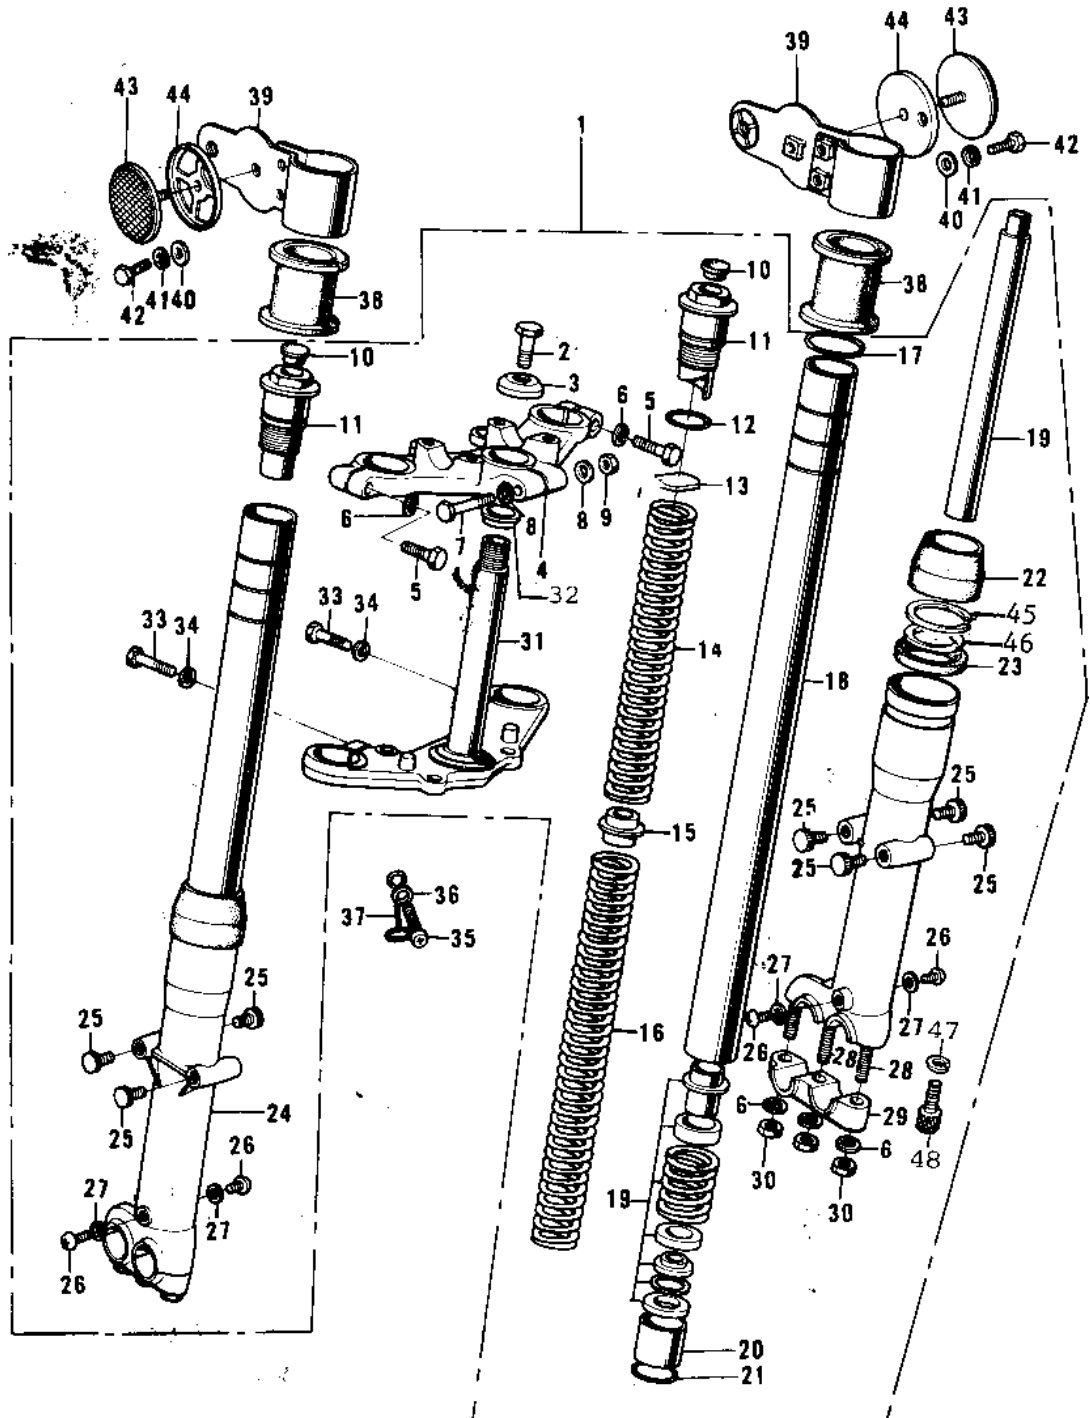

# 1975 F7-D PARTS DIAGRAM

FRONT FORK

# 1975 F7-D PARTS LIST

## FRONT FORK

ITEM NAME	PART NUMBER	QUANTITY
FORK-FRONT (Ref # 1)	44001-102	
BOLT STRNG STEM HEAD (Ref # 2)	44041-007	
WASHER STRNG STEM HD (Ref # 3)	44043-016	
HEAD-STEERING STEM (Ref # 4)	44039-049	
BOLT-STEERING STEM HD (Ref # 5)	44041-044	
WASHER SPRING 8MM (Ref # 6)	461F0800	
BOLT-STEERING STEM HD (Ref # 7)	44041-042	
WASHER PLAIN 8MM (Ref # 8)	410B0800	
NUT,LOCK,8MM (Ref # 9)	92015-1124	
CAP-FORK TOP BOLT (Ref # 10)	44062-004	
BOLT-FORK TOP (Ref # 11)	44041-046	
'O' RING INNER TUBE (Ref # 12)	44046-014	
WASHER-FORK SPRG SEAT (Ref # 13)	44029-016	
SPRING-FORK,SHORT (Ref # 14)	44026-035	
GUIDE-FORK SPRING (Ref # 15)	44028-019	
SPRING-FORK,LONG (Ref # 16)	44026-034	
CIRCLIP (Ref # 17)	44044-011	
TUBE-FORK INNER (Ref # 18)	44013-027	
CYLINDER-FORK (Ref # 19)	44022-005	
PISTON-FORK (Ref # 20)	44018-004	
CIRCLIP (Ref # 21)	44044-010	
DUST SHIELD FORK (Ref # 22)	44010-006	
OIL SEAL (Ref # 23)	92049-1049	
TUBE,LH,FORK OUTER (Ref # 24)	44005-034-80	
CAP (Ref # 25)	44062-002	
SCREW PAN HEAD 4X8 (Ref # 26)	220B0408	
GASKET FORK DRAIN PLG (Ref # 27)	44045-002	
STUD 8X30 (Ref # 28)	172G0830	
HOLDER-FRONT AXLE (Ref # 29)	44063-002	

## FRONT FORK

ITEM NAME	PART NUMBER	QUANTITY
NUT,8MM (Ref # 30)	311B0800	
STEM-STEERING (Ref # 31)	44037-054	
CONE LOWER BEARING (Ref # 32)	92047-004	
BOLT HEX HEAD 10X32 (Ref # 33)	113B1032	
WASHER SPRING 10MM (Ref # 34)	461F1000	
BOLT,6X10 (Ref # 35)	112G0610	
WASHER PLAIN 6MM (Ref # 36)	410B0600	
CLAMP-CABLE (Ref # 37)	92037-046	
DAMPER RUBBER (Ref # 38)	92075-064	
BRACKET-HEAD LAMP,BLK (Ref # 39)	23064-011-21	
WASHER PLAIN 6MM (Ref # 40)	410B0600	
WASHER SPRING 6MM (Ref # 41)	461F0600	
BOLT-UPSET (Ref # 42)	112G0618	
REFLECTOR-REFLEX,FRNT (Ref # 43)	28012-006	
DAMPER RUBBER (Ref # 44)	92075-137	
CIRCLIP-OIL SEAL FIT (Ref # 45)	44044-014	
WASHER-OIL SEAL FIT (Ref # 46)	44043-045	
GASKET FORK CYL BOLT (Ref # 47)	44045-030	
BOLT FORK CYLINDER (Ref # 48)	44041-027	