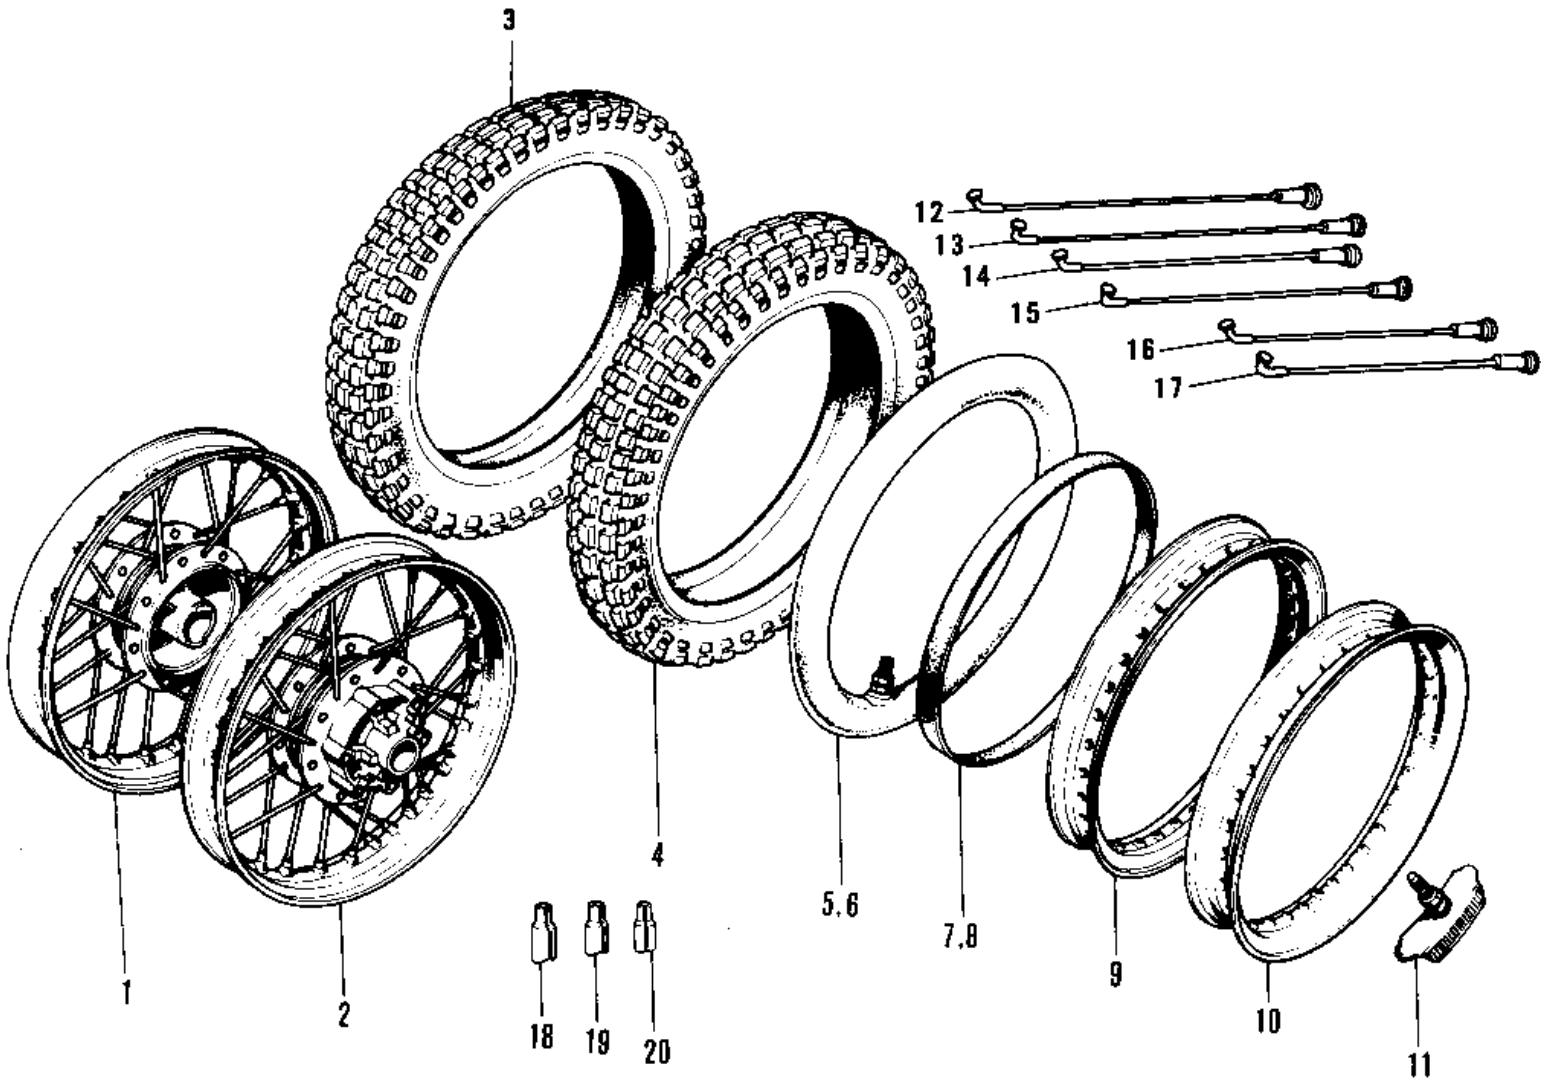

# 1971 F7 PARTS DIAGRAM

WHEELS/TIRES ('74-'75 F7-C/F6-D)

# 1971 F7 PARTS LIST

WHEELS/TIRES ('74-'75 F7-C/F6-D)

ITEM NAME	PART NUMBER	QUANTITY
WHEEL ASSY-FRONT (Ref # 1)	41074-018	1
WHEEL ANNY-REAR (Ref # 2)	42048-022	1
TIRE 300-19 TRIAL F (Ref # 3)	41019-010	1
UNAVAILABLE IN PRICE BOOK (Ref # 5)	41022-026	1
*** N.L.A. *** (Canada) (Ref # 6)	41022-027	1
BAND RIM (Ref # 7)	41023-015	1
BAND,RIM,4.00/5.10-18 (Ref # 8)	41023-1006	1
RIM 1.60AX19W (Ref # 9)	41025-043	1
RIM 1.85BX18W (Ref # 10)	41025-044	1
PROTECTOR-BEAD 1.85B (Ref # 11)	41024-007	1
SPOKE-ASY,INNER (Ref # 12)	41027-031	18
SPOKE-ASY,OUTER (Ref # 13)	41028-030	18
SPOKE-ASY,INNER (Ref # 14)	41027-032	9
SPOKE-ASY,OUTER (Ref # 15)	41028-031	9
SPOKE-ASY,INNER (Ref # 16)	41027-033	9
SPOKE-ASY,OUTER (Ref # 17)	41028-032	9
WEIGHT,BALANCE,30G (Ref # 18)	41075-1009	AR
WEIGHT,BALANCE,20G (Ref # 19)	41075-1008	AR
WEIGHT,BALANCE,10G (Ref # 20)	41075-1007	AR