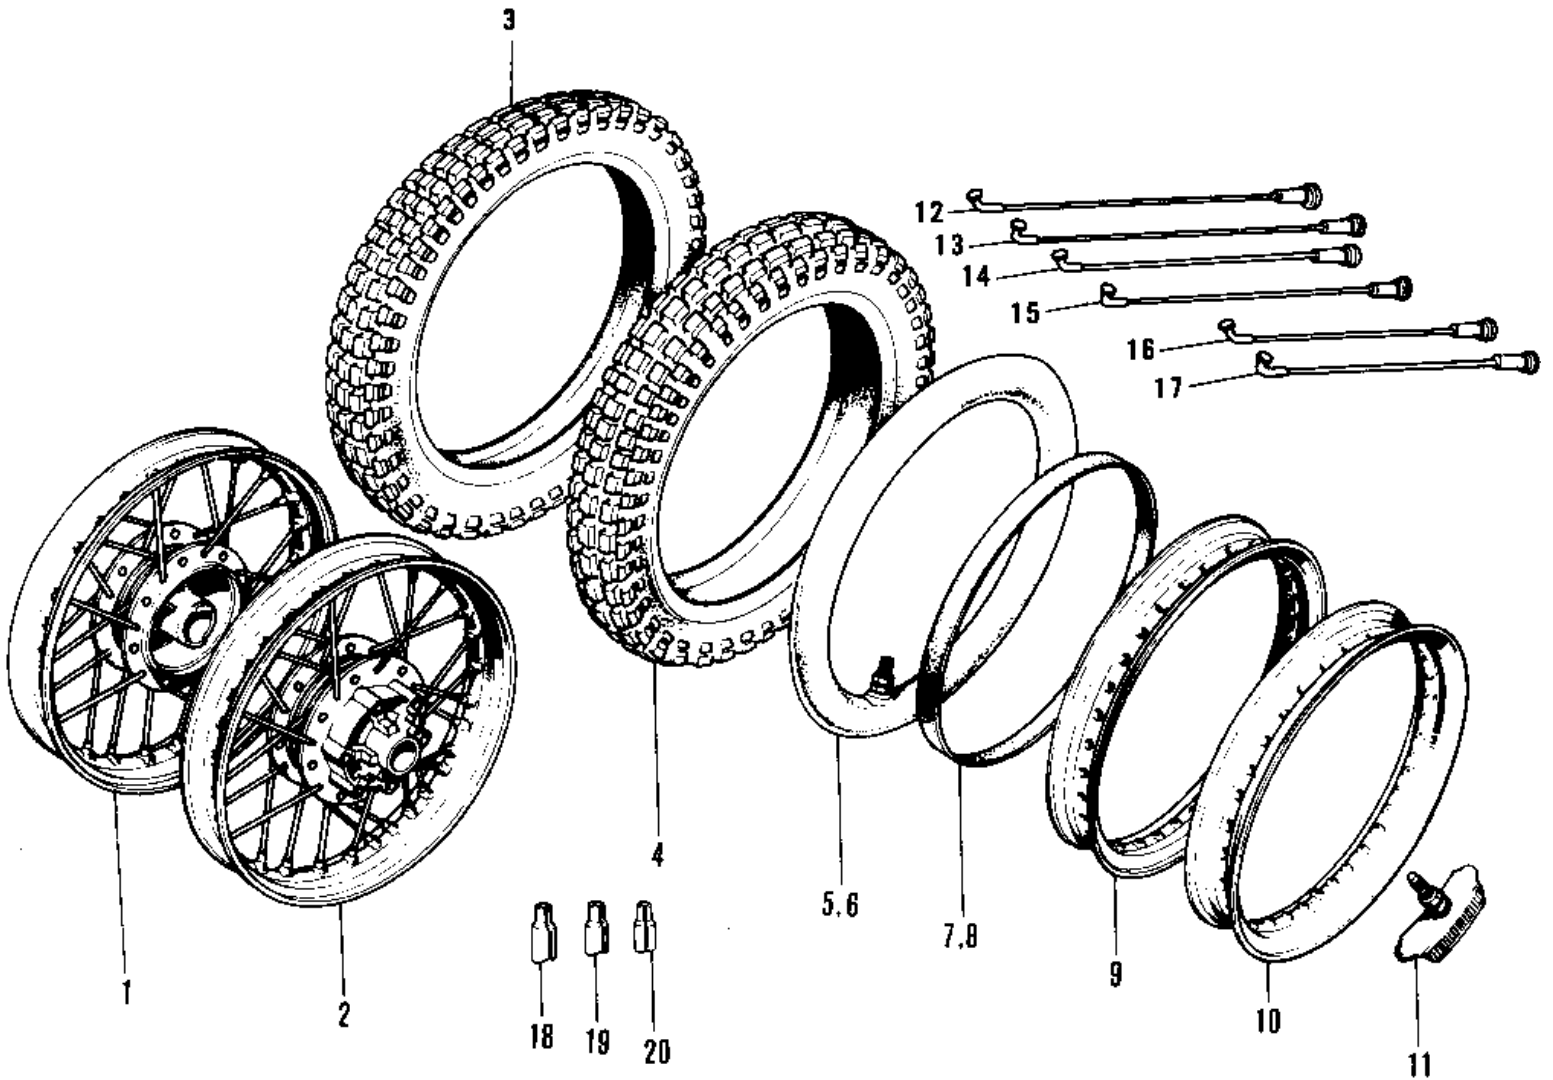

1972 F7-A PARTS DIAGRAM

WHEELS/TIRES ('74-'75 F7-C/F6-D)

1972 F7-A PARTS LIST

WHEELS/TIRES ('74-'75 F7-C/F6-D)

ITEM NAME	PART NUMBER	QUANTITY
WHEEL ASSY-FRONT (Ref # 1)	41074-018	
WHEEL ANNY-REAR (Ref # 2)	42048-022	
TIRE 300-19 TRIAL F (Ref # 3)	41019-010	
UNAVAILABLE IN PRICE BOOK (Ref # 4)	41019-011	
UNAVAILABLE IN PRICE BOOK (Ref # 5)	41022-026	
*** N.L.A.*** (Canada) (Ref # 6)	41022-027	
BAND RIM (Ref # 7)	41023-015	
BAND,RIM,4.00/5.10-18 (Ref # 8)	41023-1006	
RIM 1.60AX19W (Ref # 9)	41025-043	
RIM 1.85BX18W (Ref # 10)	41025-044	
PROTECTOR-BEAD 1.85B (Ref # 11)	41024-007	
SPOKE-ASY,INNER (Ref # 12)	41027-031	
SPOKE-ASY,OUTER (Ref # 13)	41028-030	
SPOKE-ASY,INNER (Ref # 14)	41027-032	
SPOKE-ASY,OUTER (Ref # 15)	41028-031	
SPOKE-ASY,INNER (Ref # 16)	41027-033	
SPOKE-ASY,OUTER (Ref # 17)	41028-032	
WEIGHT,BALANCE,30G (Ref # 18)	41075-1009	
WEIGHT,BALANCE,20G (Ref # 19)	41075-1008	
WEIGHT,BALANCE,10G (Ref # 20)	41075-1007	