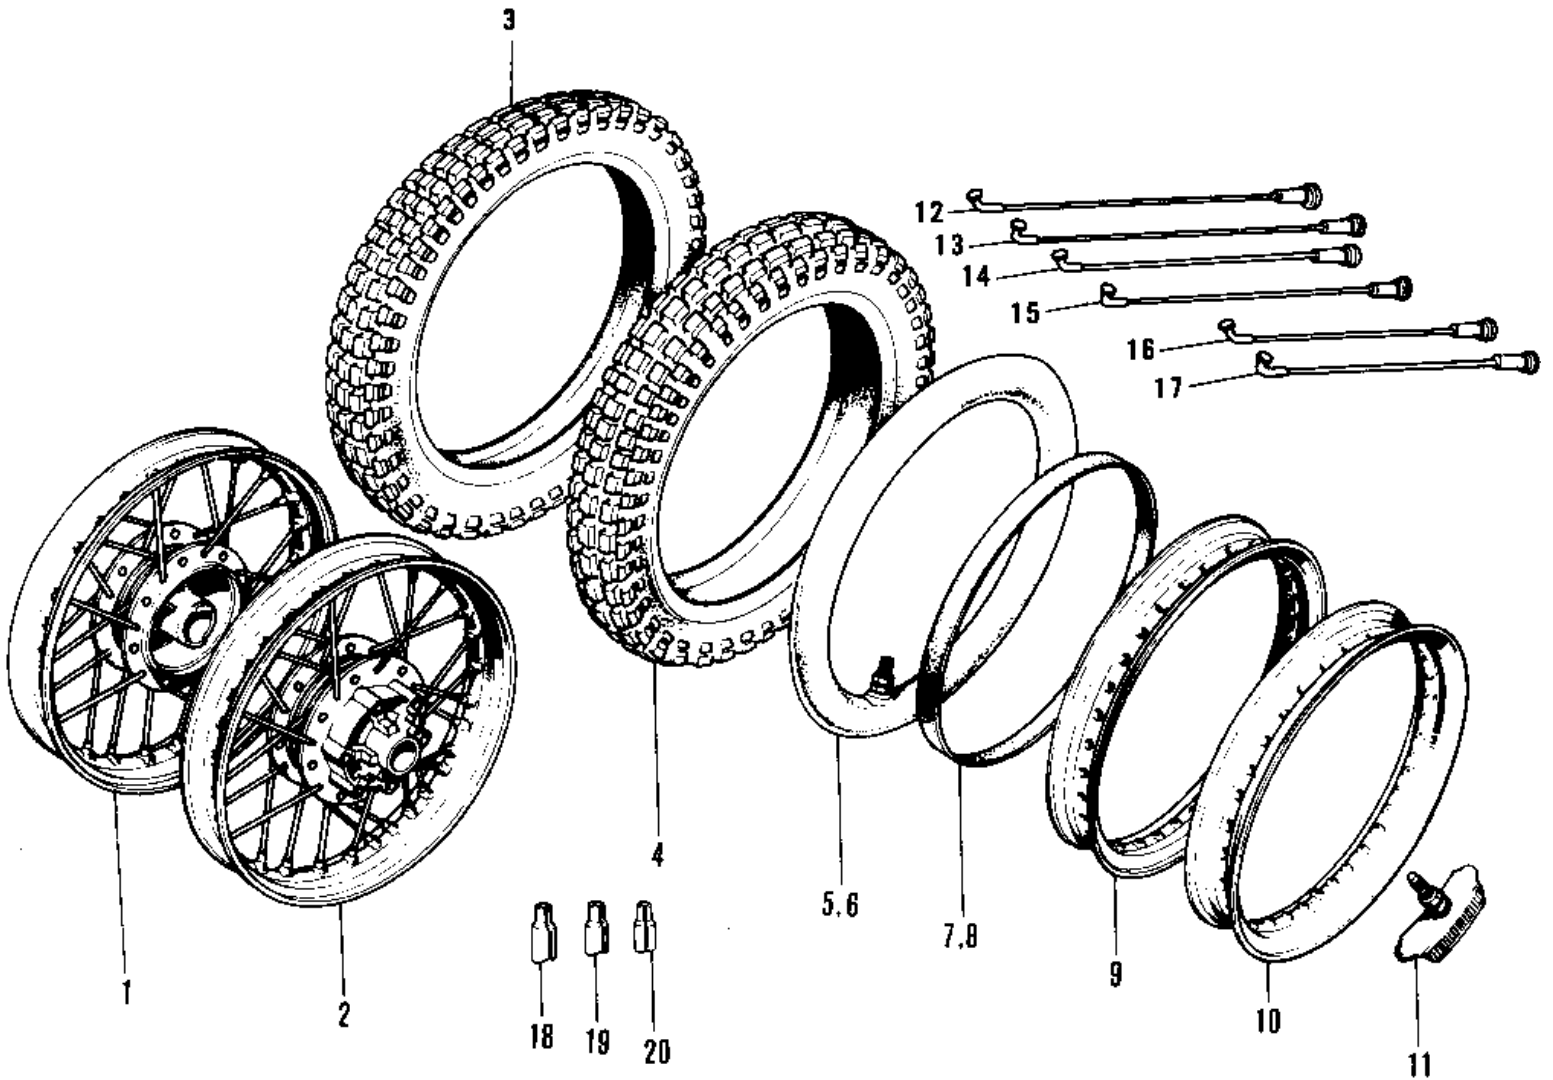

# 1972 F7-A PARTS DIAGRAM

WHEELS/TIRES ('74-'75 F7-C/F6-D)

# 1972 F7-A PARTS LIST

WHEELS/TIRES ('74-'75 F7-C/F6-D)

ITEM NAME	PART NUMBER	QUANTITY
WHEEL ASSY-FRONT (Ref # 1)	41074-018	
WHEEL ANNY-REAR (Ref # 2)	42048-022	
TIRE 300-19 TRIAL F (Ref # 3)	41019-010	
UNAVAILABLE IN PRICE BOOK (Ref # 4)	41019-011	
UNAVAILABLE IN PRICE BOOK (Ref # 5)	41022-026	
*** N.L.A.*** (Canada) (Ref # 6)	41022-027	
BAND RIM (Ref # 7)	41023-015	
BAND,RIM,4.00/5.10-18 (Ref # 8)	41023-1006	
RIM 1.60AX19W (Ref # 9)	41025-043	
RIM 1.85BX18W (Ref # 10)	41025-044	
PROTECTOR-BEAD 1.85B (Ref # 11)	41024-007	
SPOKE-ASY,INNER (Ref # 12)	41027-031	
SPOKE-ASY,OUTER (Ref # 13)	41028-030	
SPOKE-ASY,INNER (Ref # 14)	41027-032	
SPOKE-ASY,OUTER (Ref # 15)	41028-031	
SPOKE-ASY,INNER (Ref # 16)	41027-033	
SPOKE-ASY,OUTER (Ref # 17)	41028-032	
WEIGHT,BALANCE,30G (Ref # 18)	41075-1009	
WEIGHT,BALANCE,20G (Ref # 19)	41075-1008	
WEIGHT,BALANCE,10G (Ref # 20)	41075-1007	