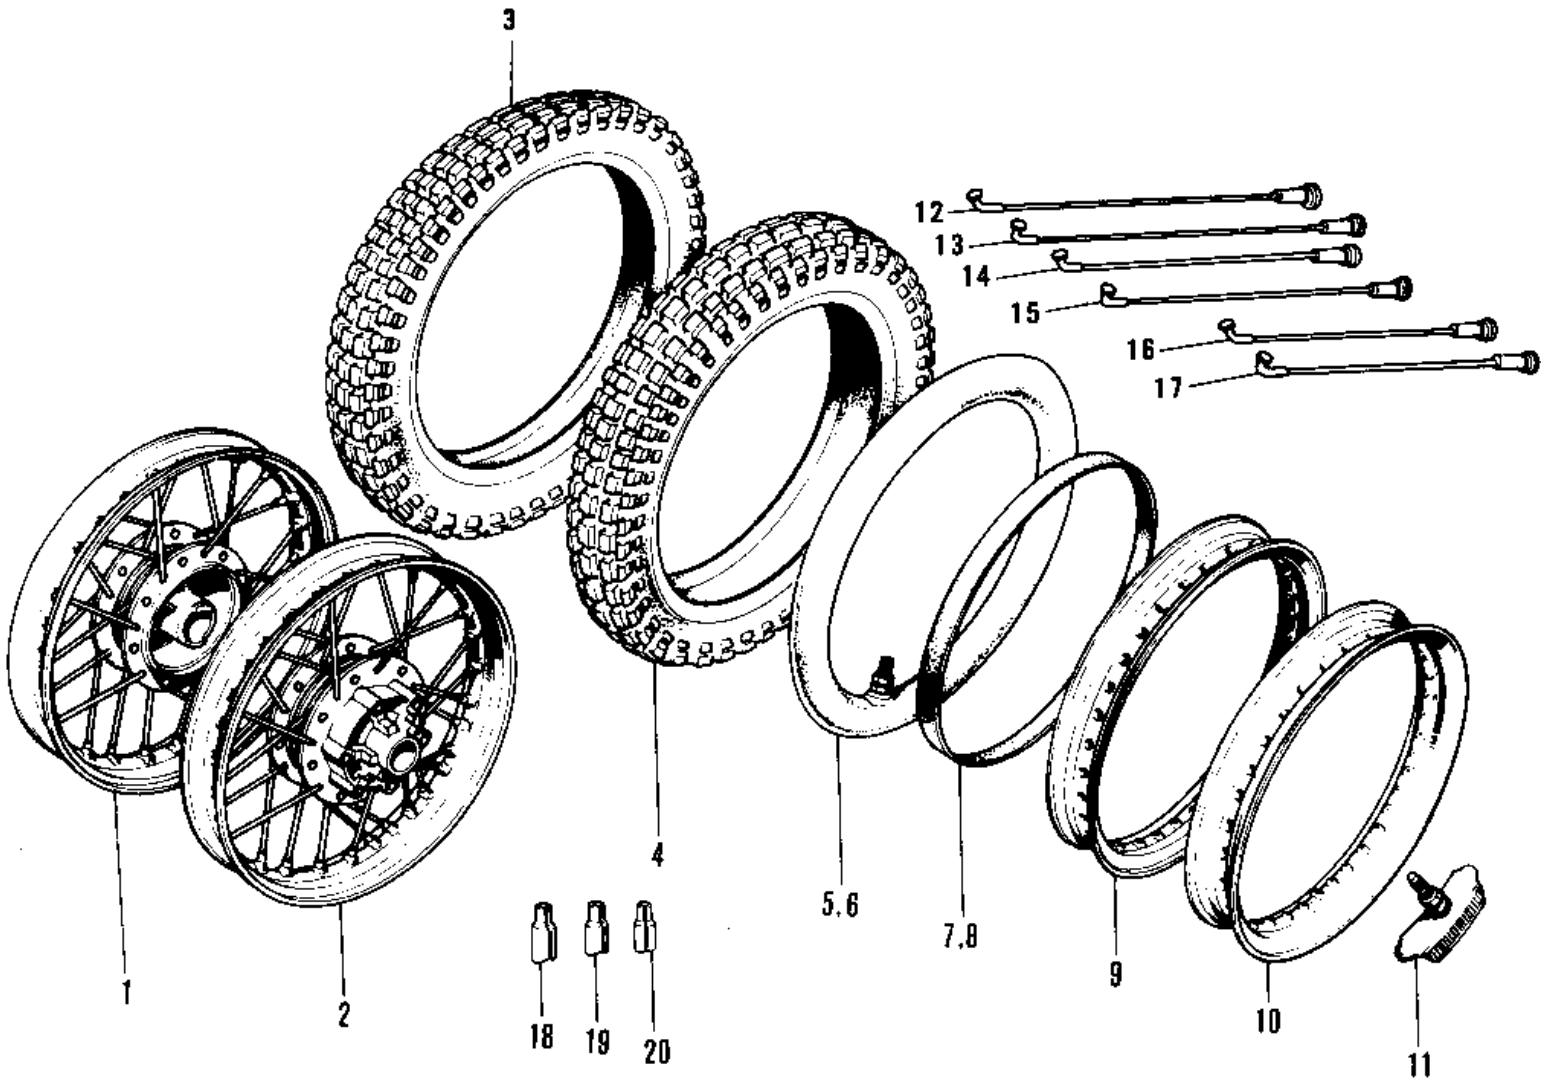

1973 F7-B PARTS DIAGRAM

WHEELS/TIRES ('74-'75 F7-C/F6-D)

1973 F7-B PARTS LIST

WHEELS/TIRES ('74-'75 F7-C/F6-D)

ITEM NAME	PART NUMBER	QUANTITY
WHEEL ASSY-FRONT (Ref # 1)	41074-018	
WHEEL ANNY-REAR (Ref # 2)	42048-022	
TIRE 300-19 TRIAL F (Ref # 3)	41019-010	
UNAVAILABLE IN PRICE BOOK (Ref # 4)	41019-011	
UNAVAILABLE IN PRICE BOOK (Ref # 5)	41022-026	
*** N.L.A.*** (Canada) (Ref # 6)	41022-027	
BAND RIM (Ref # 7)	41023-015	
BAND,RIM,4.00/5.10-18 (Ref # 8)	41023-1006	
RIM 1.60AX19W (Ref # 9)	41025-043	
RIM 1.85BX18W (Ref # 10)	41025-044	
PROTECTOR-BEAD 1.85B (Ref # 11)	41024-007	
SPOKE-ASY,INNER (Ref # 12)	41027-031	
SPOKE-ASY,OUTER (Ref # 13)	41028-030	
SPOKE-ASY,INNER (Ref # 14)	41027-032	
SPOKE-ASY,OUTER (Ref # 15)	41028-031	
SPOKE-ASY,INNER (Ref # 16)	41027-033	
SPOKE-ASY,OUTER (Ref # 17)	41028-032	
WEIGHT,BALANCE,30G (Ref # 18)	41075-1009	
WEIGHT,BALANCE,20G (Ref # 19)	41075-1008	
WEIGHT,BALANCE,10G (Ref # 20)	41075-1007	