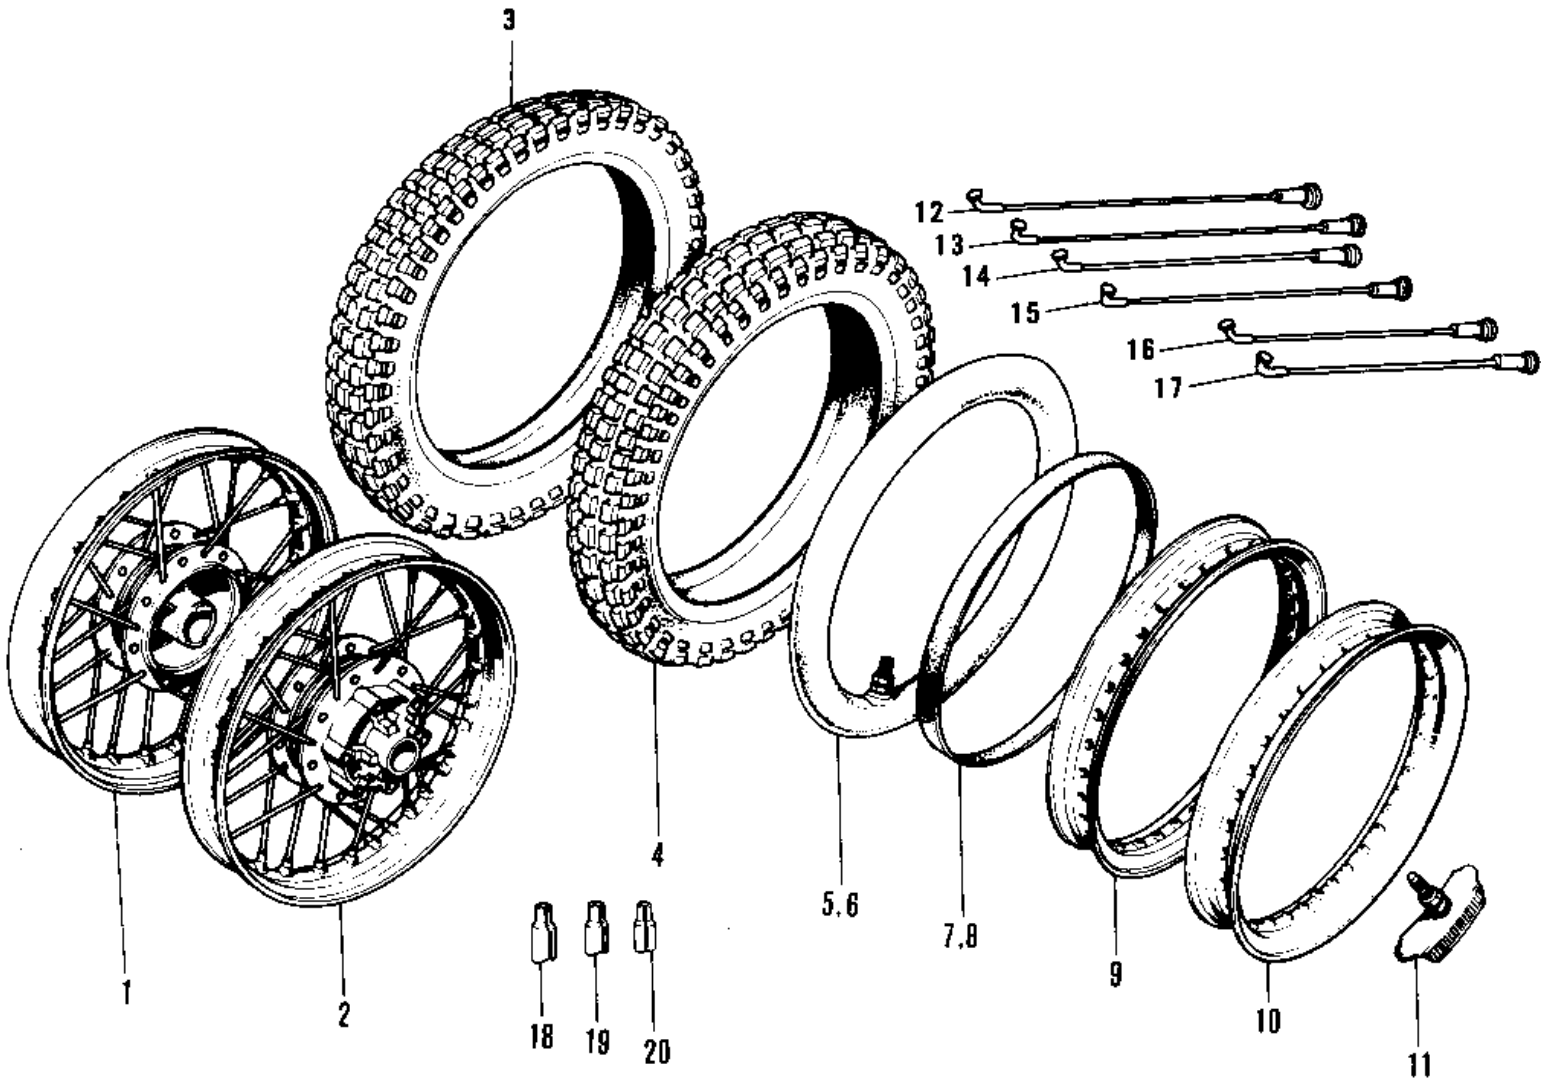

1974 F7-C PARTS DIAGRAM

WHEELS/TIRES ('74-'75 F7-C/F6-D)

1974 F7-C PARTS LIST

WHEELS/TIRES ('74-'75 F7-C/F6-D)

ITEM NAME	PART NUMBER	QUANTITY
WHEEL ASSY-FRONT (Ref # 1)	41074-018	
WHEEL ANNY-REAR (Ref # 2)	42048-022	
TIRE 300-19 TRIAL F (Ref # 3)	41019-010	
UNAVAILABLE IN PRICE BOOK (Ref # 4)	41019-011	
UNAVAILABLE IN PRICE BOOK (Ref # 5)	41022-026	
*** N.L.A.*** (Canada) (Ref # 6)	41022-027	
BAND RIM (Ref # 7)	41023-015	
BAND,RIM,4.00/5.10-18 (Ref # 8)	41023-1006	
RIM 1.60AX19W (Ref # 9)	41025-043	
RIM 1.85BX18W (Ref # 10)	41025-044	
PROTECTOR-BEAD 1.85B (Ref # 11)	41024-007	
SPOKE-ASY,INNER (Ref # 12)	41027-031	
SPOKE-ASY,OUTER (Ref # 13)	41028-030	
SPOKE-ASY,INNER (Ref # 14)	41027-032	
SPOKE-ASY,OUTER (Ref # 15)	41028-031	
SPOKE-ASY,INNER (Ref # 16)	41027-033	
SPOKE-ASY,OUTER (Ref # 17)	41028-032	
WEIGHT,BALANCE,30G (Ref # 18)	41075-1009	
WEIGHT,BALANCE,20G (Ref # 19)	41075-1008	
WEIGHT,BALANCE,10G (Ref # 20)	41075-1007	