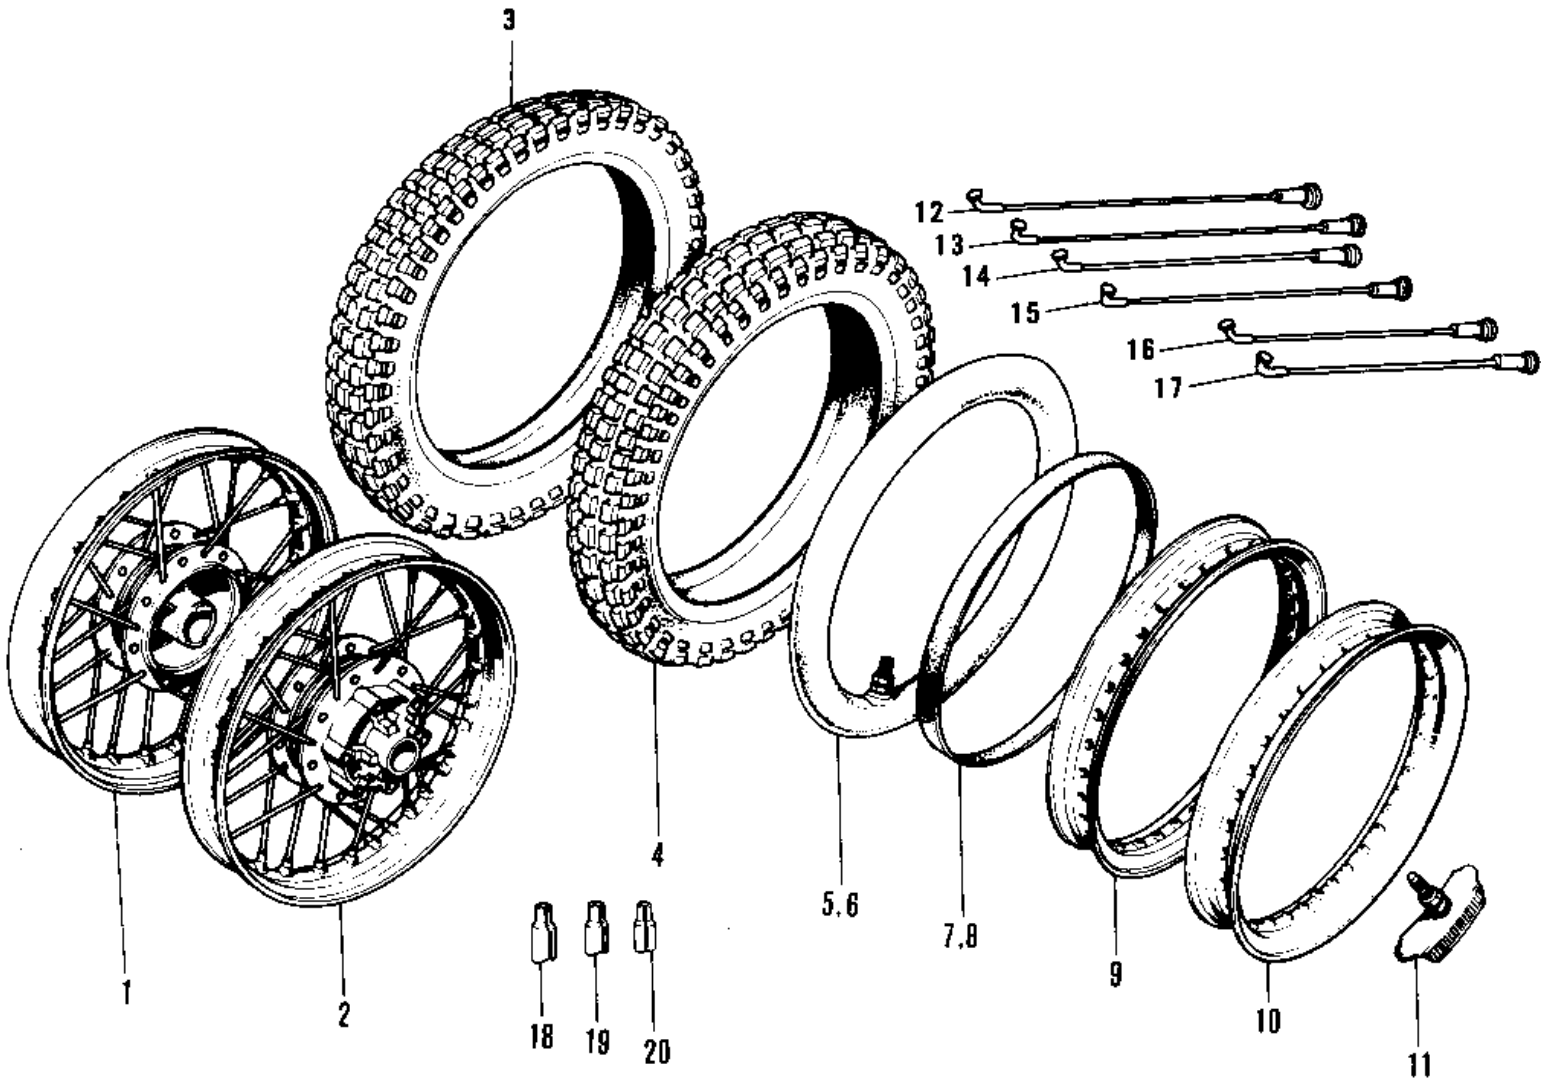

1975 F7-D PARTS DIAGRAM

WHEELS/TIRES ('74-'75 F7-C/F6-D)

1975 F7-D PARTS LIST

WHEELS/TIRES ('74-'75 F7-C/F6-D)

ITEM NAME	PART NUMBER	QUANTITY
WHEEL ASSY-FRONT (Ref # 1)	41074-018	
WHEEL ANNY-REAR (Ref # 2)	42048-022	
TIRE 300-19 TRIAL F (Ref # 3)	41019-010	
UNAVAILABLE IN PRICE BOOK (Ref # 4)	41019-011	
UNAVAILABLE IN PRICE BOOK (Ref # 5)	41022-026	
*** N.L.A.*** (Canada) (Ref # 6)	41022-027	
BAND RIM (Ref # 7)	41023-015	
BAND,RIM,4.00/5.10-18 (Ref # 8)	41023-1006	
RIM 1.60AX19W (Ref # 9)	41025-043	
RIM 1.85BX18W (Ref # 10)	41025-044	
PROTECTOR-BEAD 1.85B (Ref # 11)	41024-007	
SPOKE-ASY,INNER (Ref # 12)	41027-031	
SPOKE-ASY,OUTER (Ref # 13)	41028-030	
SPOKE-ASY,INNER (Ref # 14)	41027-032	
SPOKE-ASY,OUTER (Ref # 15)	41028-031	
SPOKE-ASY,INNER (Ref # 16)	41027-033	
SPOKE-ASY,OUTER (Ref # 17)	41028-032	
WEIGHT,BALANCE,30G (Ref # 18)	41075-1009	
WEIGHT,BALANCE,20G (Ref # 19)	41075-1008	
WEIGHT,BALANCE,10G (Ref # 20)	41075-1007	