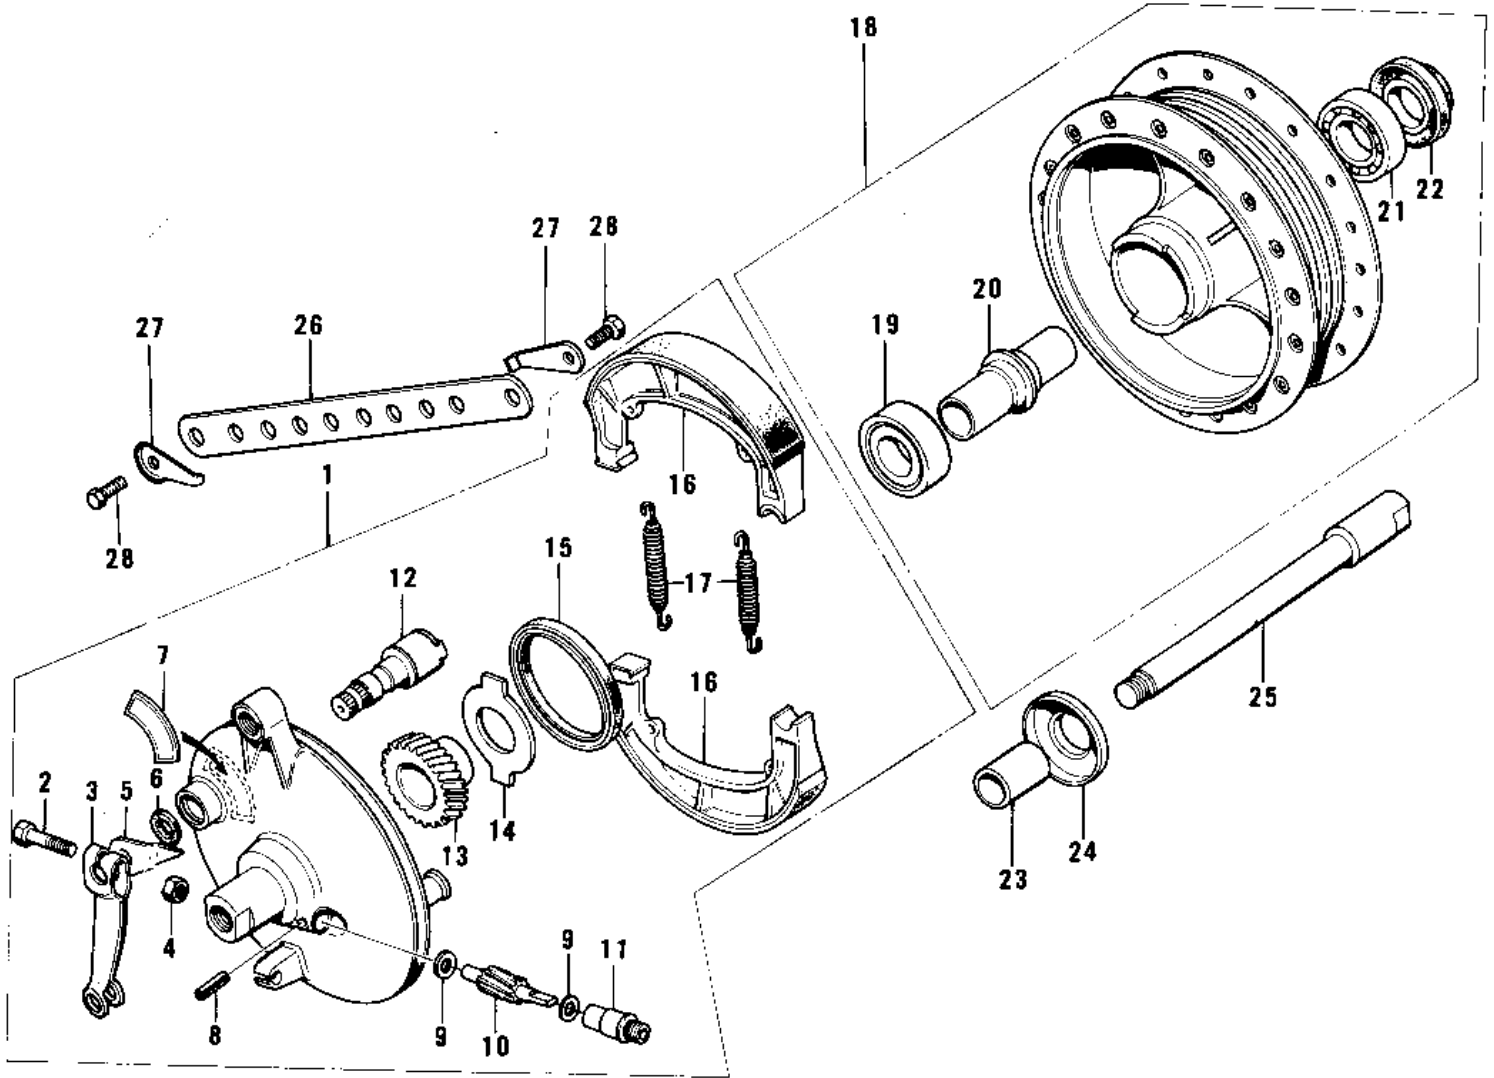

1971 F7 PARTS DIAGRAM

FRONT HUB/BRAKE ('74-'75 F7-C/F6-D)

1971 F7 PARTS LIST

FRONT HUB/BRAKE ('74-'75 F7-C/F6-D)

ITEM NAME	PART NUMBER	QUANTITY
PANEL-ASY,FR BRK BUFF (Ref # 1)	41035-044-80	1
BOLT-UPSET (Ref # 2)	112G0630	1
LEVER FRONT BRAKE CAM (Ref # 3)	41053-005	1
BAND OIL TANK (Ref # 4)	92072-007	1
INDICATOR,BRAKE SHOE (Ref # 5)	41085-012	1
"O" RING,11MM (Ref # 6)	92055-004	1
LABEL,BRAKE SHOE,FRT (Ref # 7)	41084-007	1
PIN,SPRING (Ref # 8)	41082-001	1
WASHER THRST SPD PINI (Ref # 9)	41063-001	2
PINION SPEEDOMETER (Ref # 10)	41060-004	1
BUSH,SPEEDMETER CABLE (Ref # 11)	41062-005	1
CAM SHAFT,FRONT BRAKE (Ref # 12)	41050-019	1
GEAR-SPEEDOMETER (Ref # 13)	41059-012	1
RECIEVER-SPEED GEAR (Ref # 14)	41064-006	1
OIL SEAL F BRK PANEL (Ref # 15)	92050-010	1
SHOE,BRAKE (Ref # 16)	42019-010	2
SPRING,BRAKE SHOE (Ref # 17)	92081-1766	2
DRUM-ASSY,FR BRK,BUFF (Ref # 18)	41034-020-80	1
BEARING BALL #6301Z (Ref # 19)	601B6301Z	1
SPACER FR HUB BEARING (Ref # 20)	41039-005	1
BEARING BALL #6301 (Ref # 21)	601B6301	1
OIL SEAL FR BRK DRUM (Ref # 22)	92050-011	1
COLLAR FRONT HUB R.H (Ref # 23)	41069-005	1
DUST SHIELD FR BRAKE (Ref # 24)	41042-006	1
AXLE-FRONT (Ref # 25)	41068-032	1
TORQUE LINK-FRNT BRK (Ref # 26)	43007-022	1
WASHER-LOCK (Ref # 27)	92088-012	2
BOLT-HEA HEAD,8X20 (Ref # 28)	92001-086	2