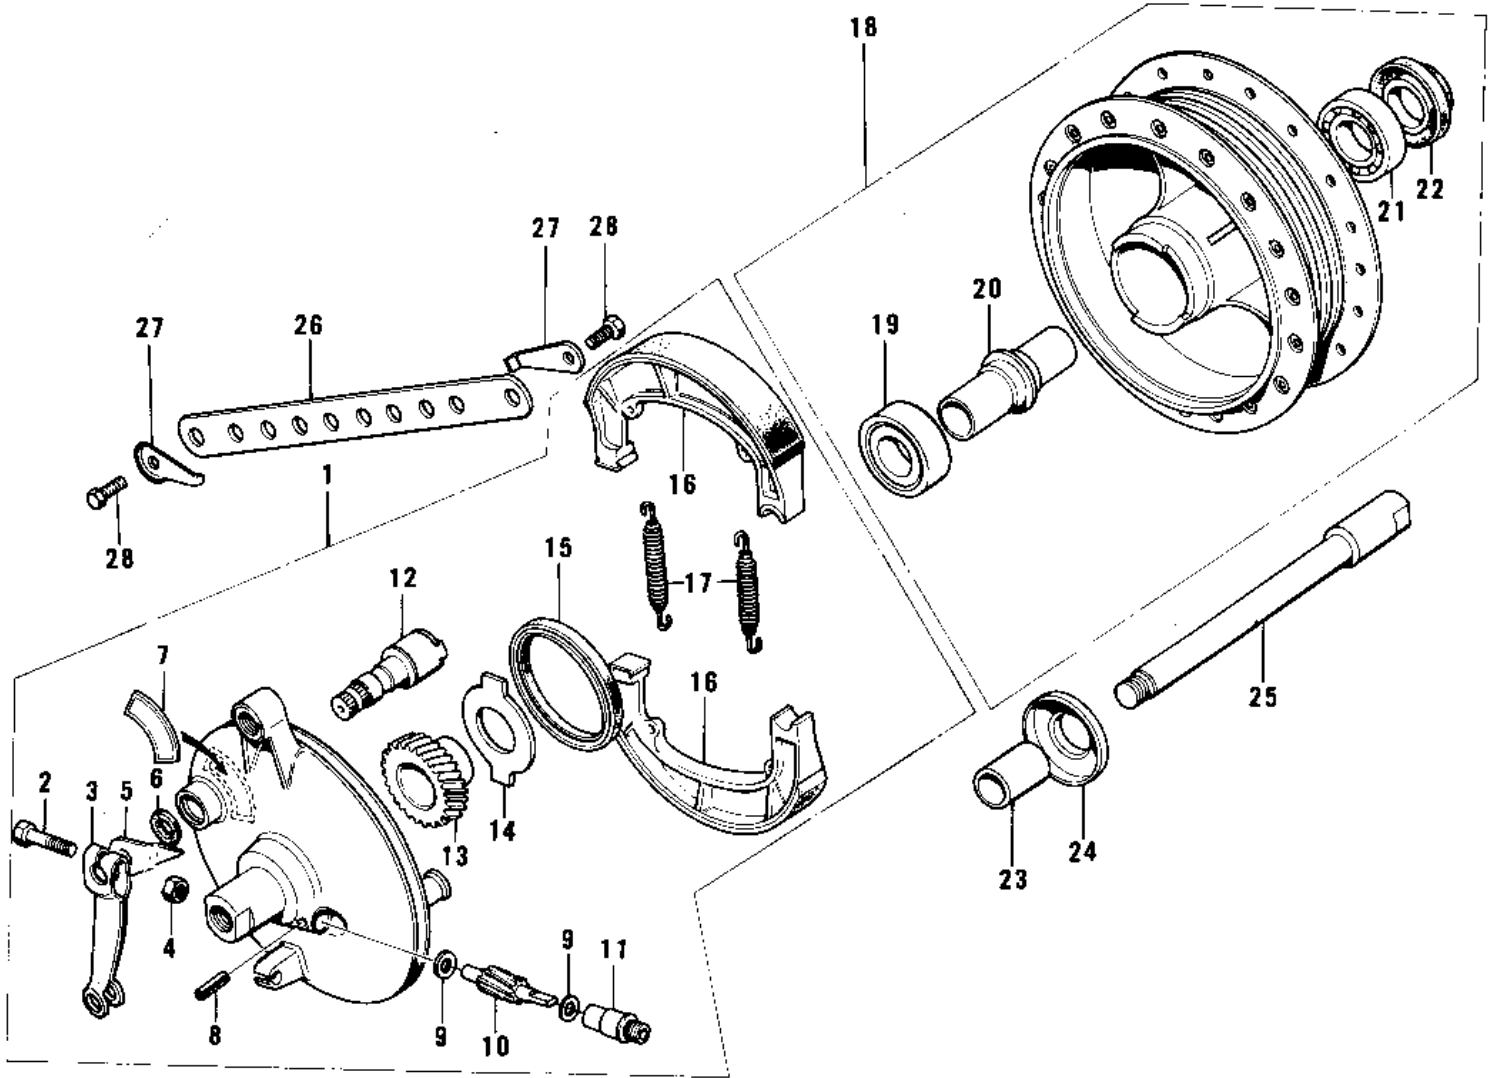

1972 F7-A PARTS DIAGRAM

FRONT HUB/BRAKE ('74-'75 F7-C/F6-D)

1972 F7-A PARTS LIST

FRONT HUB/BRAKE ('74-'75 F7-C/F6-D)

ITEM NAME	PART NUMBER	QUANTITY
PANEL-ASY,FR BRK BUFF (Ref # 1)	41035-044-80	
BOLT-UPSET (Ref # 2)	112G0630	
LEVER FRONT BRAKE CAM (Ref # 3)	41053-005	
BAND OIL TANK (Ref # 4)	92072-007	
INDICATOR,BRAKE SHOE (Ref # 5)	41085-012	
"0" RING,11MM (Ref # 6)	92055-004	
LABEL,BRAKE SHOE,FRT (Ref # 7)	41084-007	
PIN,SPRING (Ref # 8)	41082-001	
WASHER THRST SPD PINI (Ref # 9)	41063-001	
PINION SPEEDOMETER (Ref # 10)	41060-004	
BUSH,SPEEDMETER CABLE (Ref # 11)	41062-005	
CAM SHAFT,FRONT BRAKE (Ref # 12)	41050-019	
GEAR-SPEEDOMETER (Ref # 13)	41059-012	
RECIEVER-SPEED GEAR (Ref # 14)	41064-006	
OIL SEAL F BRK PANEL (Ref # 15)	92050-010	
SHOE,BRAKE (Ref # 16)	42019-010	
SPRING,BRAKE SHOE (Ref # 17)	92081-1766	
DRUM-ASSY,FR BRK,BUFF (Ref # 18)	41034-020-80	
BEARING BALL #6301Z (Ref # 19)	601B6301Z	
SPACER FR HUB BEARING (Ref # 20)	41039-005	
BEARING BALL #6301 (Ref # 21)	601B6301	
OIL SEAL FR BRK DRUM (Ref # 22)	92050-011	
COLLAR FRONT HUB R.H (Ref # 23)	41069-005	
DUST SHIELD FR BRAKE (Ref # 24)	41042-006	
AXLE-FRONT (Ref # 25)	41068-032	
TORQUE LINK-FRNT BRK (Ref # 26)	43007-022	
WASHER-LOCK (Ref # 27)	92088-012	
BOLT-HEA HEAD,8X20 (Ref # 28)	92001-086	