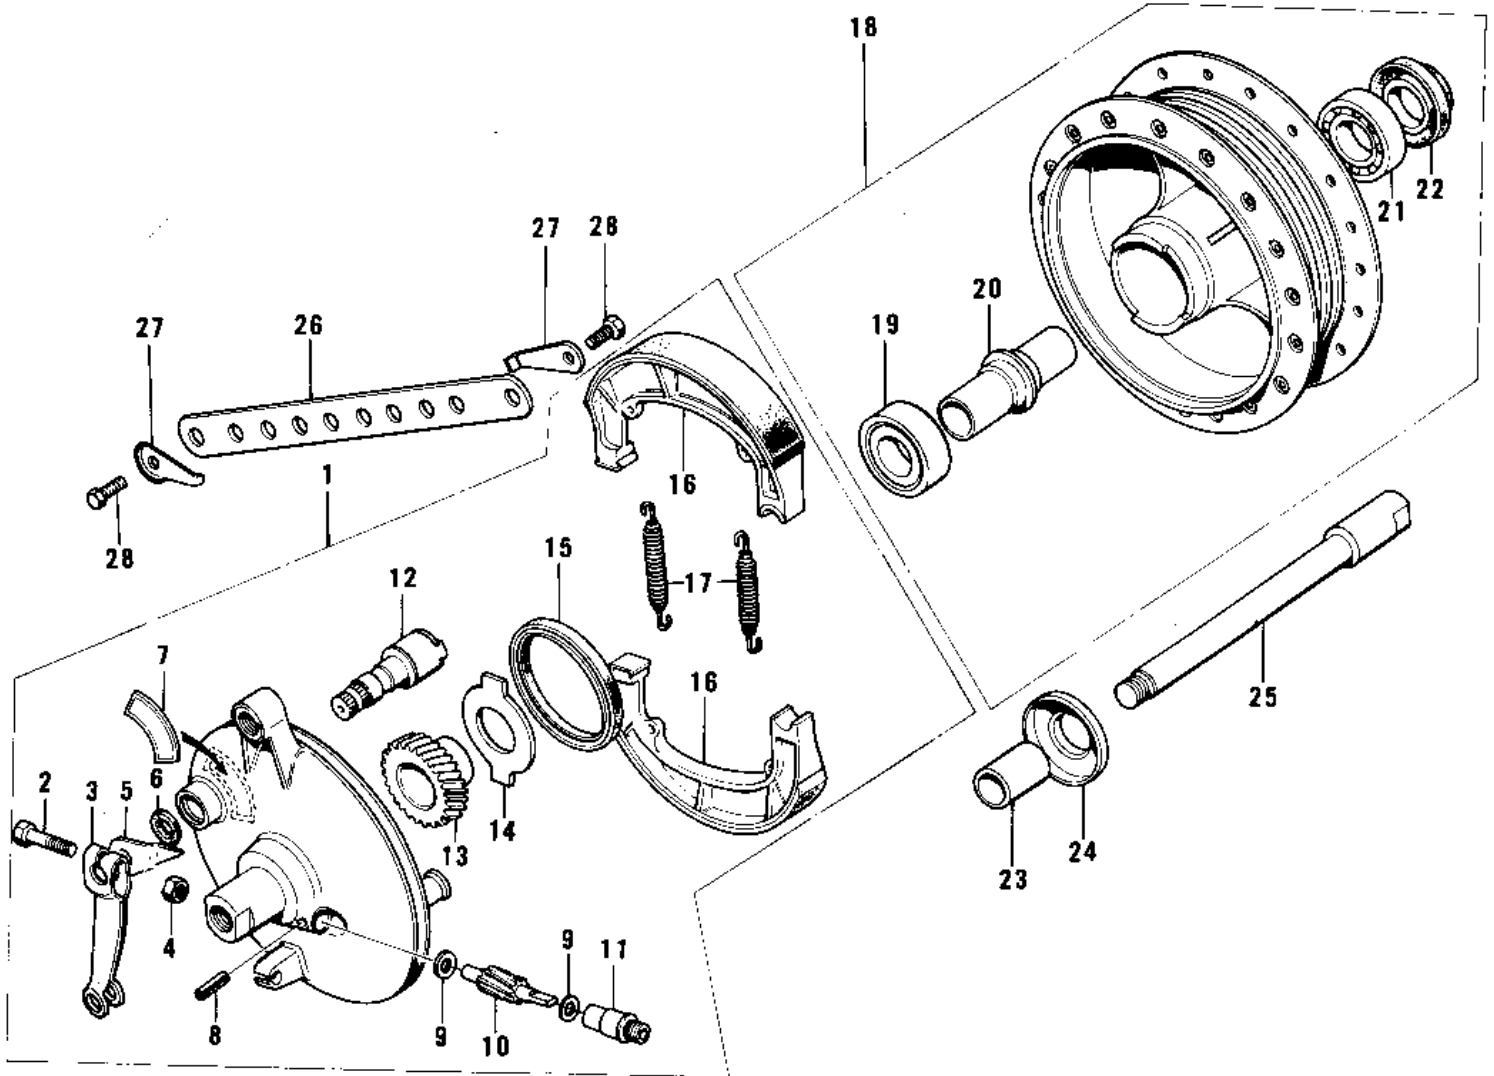

1973 F7-B PARTS DIAGRAM

FRONT HUB/BRAKE ('74-'75 F7-C/F6-D)

1973 F7-B PARTS LIST

FRONT HUB/BRAKE ('74-'75 F7-C/F6-D)

ITEM NAME	PART NUMBER	QUANTITY
PANEL-ASY,FR BRK BUFF (Ref # 1)	41035-044-80	
BOLT-UPSET (Ref # 2)	112G0630	
LEVER FRONT BRAKE CAM (Ref # 3)	41053-005	
BAND OIL TANK (Ref # 4)	92072-007	
INDICATOR,BRAKE SHOE (Ref # 5)	41085-012	
"0" RING,11MM (Ref # 6)	92055-004	
LABEL,BRAKE SHOE,FRT (Ref # 7)	41084-007	
PIN,SPRING (Ref # 8)	41082-001	
WASHER THRST SPD PINI (Ref # 9)	41063-001	
PINION SPEEDOMETER (Ref # 10)	41060-004	
BUSH,SPEEDMETER CABLE (Ref # 11)	41062-005	
CAM SHAFT,FRONT BRAKE (Ref # 12)	41050-019	
GEAR-SPEEDOMETER (Ref # 13)	41059-012	
RECIEVER-SPEED GEAR (Ref # 14)	41064-006	
OIL SEAL F BRK PANEL (Ref # 15)	92050-010	
SHOE,BRAKE (Ref # 16)	42019-010	
SPRING,BRAKE SHOE (Ref # 17)	92081-1766	
DRUM-ASSY,FR BRK,BUFF (Ref # 18)	41034-020-80	
BEARING BALL #6301Z (Ref # 19)	601B6301Z	
SPACER FR HUB BEARING (Ref # 20)	41039-005	
BEARING BALL #6301 (Ref # 21)	601B6301	
OIL SEAL FR BRK DRUM (Ref # 22)	92050-011	
COLLAR FRONT HUB R.H (Ref # 23)	41069-005	
DUST SHIELD FR BRAKE (Ref # 24)	41042-006	
AXLE-FRONT (Ref # 25)	41068-032	
TORQUE LINK-FRNT BRK (Ref # 26)	43007-022	
WASHER-LOCK (Ref # 27)	92088-012	
BOLT-HEA HEAD,8X20 (Ref # 28)	92001-086	