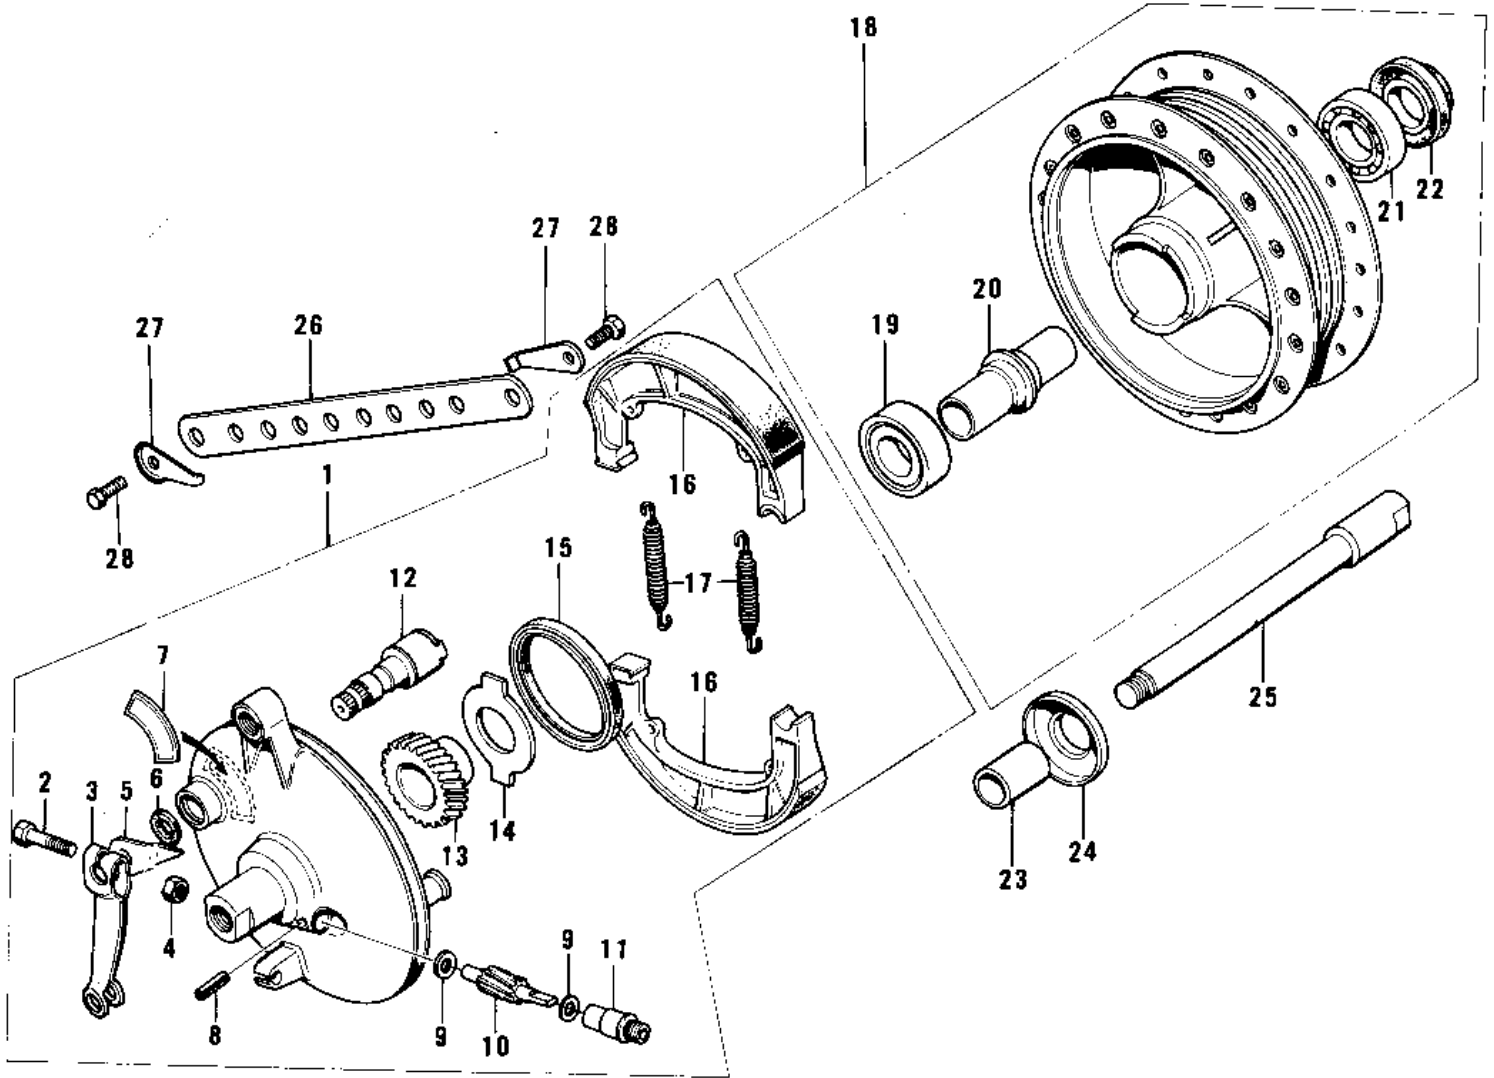

1974 F7-C PARTS DIAGRAM

FRONT HUB/BRAKE ('74-'75 F7-C/F6-D)

1974 F7-C PARTS LIST

FRONT HUB/BRAKE ('74-'75 F7-C/F6-D)

ITEM NAME	PART NUMBER	QUANTITY
PANEL-ASY,FR BRK BUFF (Ref # 1)	41035-044-80	
BOLT-UPSET (Ref # 2)	112G0630	
LEVER FRONT BRAKE CAM (Ref # 3)	41053-005	
BAND OIL TANK (Ref # 4)	92072-007	
INDICATOR,BRAKE SHOE (Ref # 5)	41085-012	
"0" RING,11MM (Ref # 6)	92055-004	
LABEL,BRAKE SHOE,FRT (Ref # 7)	41084-007	
PIN,SPRING (Ref # 8)	41082-001	
WASHER THRST SPD PINI (Ref # 9)	41063-001	
PINION SPEEDOMETER (Ref # 10)	41060-004	
BUSH,SPEEDMETER CABLE (Ref # 11)	41062-005	
CAM SHAFT,FRONT BRAKE (Ref # 12)	41050-019	
GEAR-SPEEDOMETER (Ref # 13)	41059-012	
RECIEVER-SPEED GEAR (Ref # 14)	41064-006	
OIL SEAL F BRK PANEL (Ref # 15)	92050-010	
SHOE,BRAKE (Ref # 16)	42019-010	
SPRING,BRAKE SHOE (Ref # 17)	92081-1766	
DRUM-ASSY,FR BRK,BUFF (Ref # 18)	41034-020-80	
BEARING BALL #6301Z (Ref # 19)	601B6301Z	
SPACER FR HUB BEARING (Ref # 20)	41039-005	
BEARING BALL #6301 (Ref # 21)	601B6301	
OIL SEAL FR BRK DRUM (Ref # 22)	92050-011	
COLLAR FRONT HUB R.H (Ref # 23)	41069-005	
DUST SHIELD FR BRAKE (Ref # 24)	41042-006	
AXLE-FRONT (Ref # 25)	41068-032	
TORQUE LINK-FRNT BRK (Ref # 26)	43007-022	
WASHER-LOCK (Ref # 27)	92088-012	
BOLT-HEA HEAD,8X20 (Ref # 28)	92001-086	