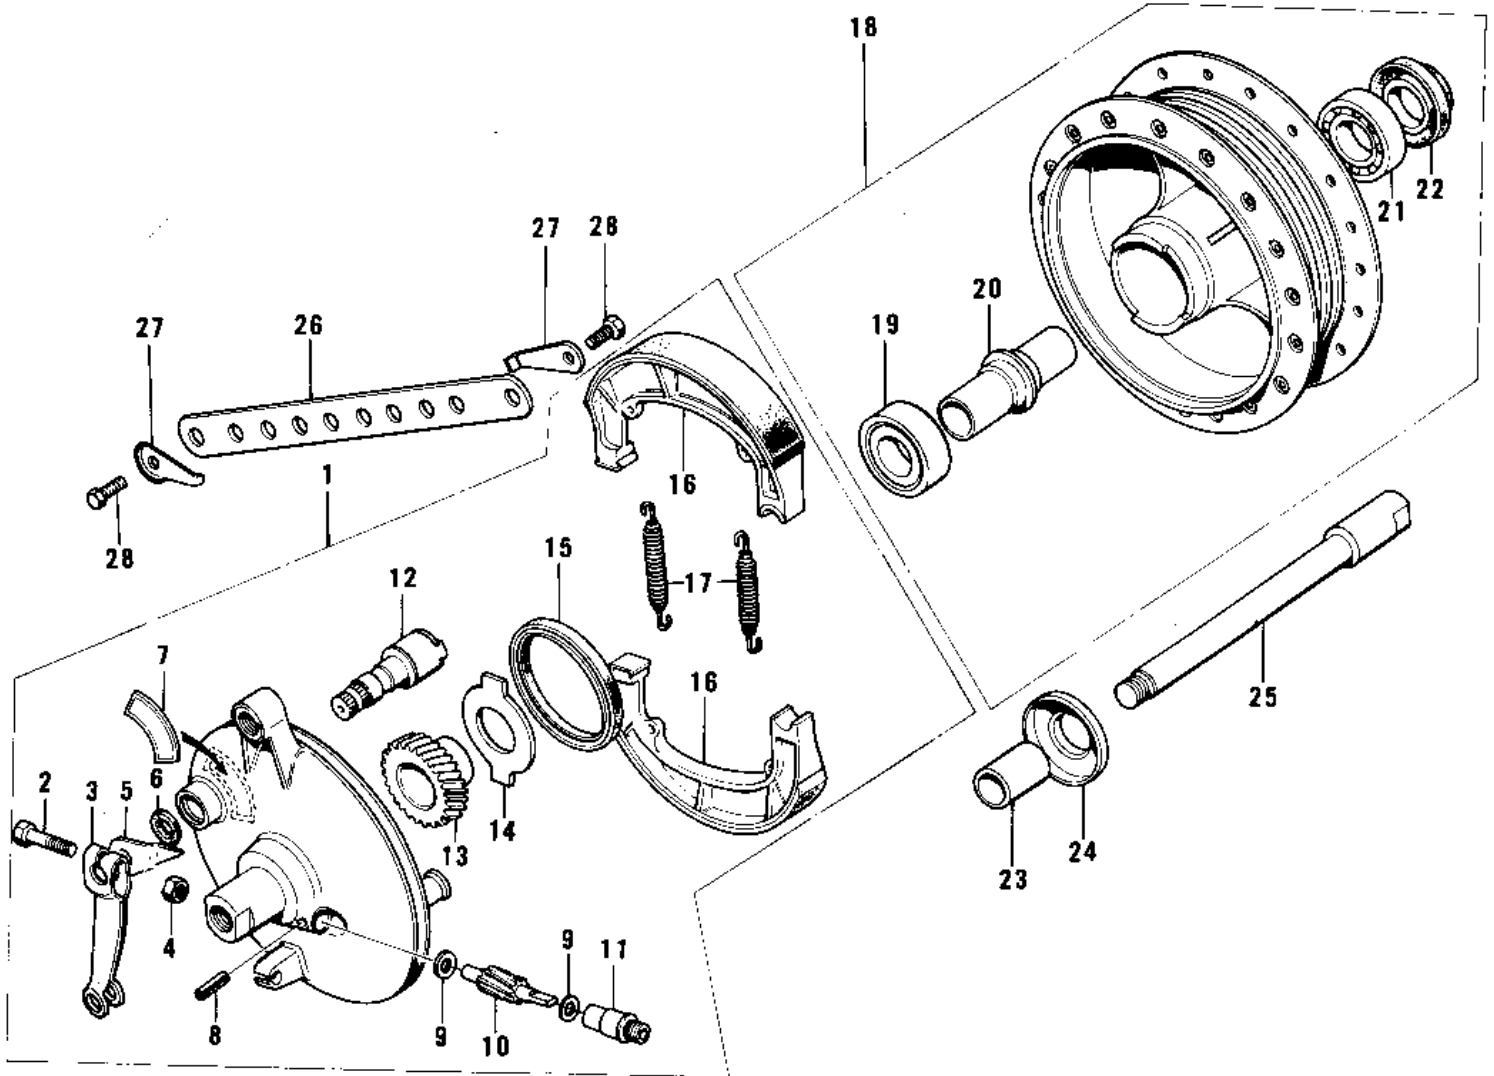

1975 F7-D PARTS DIAGRAM

FRONT HUB/BRAKE ('74-'75 F7-C/F6-D)

1975 F7-D PARTS LIST

FRONT HUB/BRAKE ('74-'75 F7-C/F6-D)

ITEM NAME	PART NUMBER	QUANTITY
PANEL-ASY,FR BRK BUFF (Ref # 1)	41035-044-80	
BOLT-UPSET (Ref # 2)	112G0630	
LEVER FRONT BRAKE CAM (Ref # 3)	41053-005	
BAND OIL TANK (Ref # 4)	92072-007	
INDICATOR,BRAKE SHOE (Ref # 5)	41085-012	
"0" RING,11MM (Ref # 6)	92055-004	
LABEL,BRAKE SHOE,FRT (Ref # 7)	41084-007	
PIN,SPRING (Ref # 8)	41082-001	
WASHER THRST SPD PINI (Ref # 9)	41063-001	
PINION SPEEDOMETER (Ref # 10)	41060-004	
BUSH,SPEEDMETER CABLE (Ref # 11)	41062-005	
CAM SHAFT,FRONT BRAKE (Ref # 12)	41050-019	
GEAR-SPEEDOMETER (Ref # 13)	41059-012	
RECIEVER-SPEED GEAR (Ref # 14)	41064-006	
OIL SEAL F BRK PANEL (Ref # 15)	92050-010	
SHOE,BRAKE (Ref # 16)	42019-010	
SPRING,BRAKE SHOE (Ref # 17)	92081-1766	
DRUM-ASSY,FR BRK,BUFF (Ref # 18)	41034-020-80	
BEARING BALL #6301Z (Ref # 19)	601B6301Z	
SPACER FR HUB BEARING (Ref # 20)	41039-005	
BEARING BALL #6301 (Ref # 21)	601B6301	
OIL SEAL FR BRK DRUM (Ref # 22)	92050-011	
COLLAR FRONT HUB R.H (Ref # 23)	41069-005	
DUST SHIELD FR BRAKE (Ref # 24)	41042-006	
AXLE-FRONT (Ref # 25)	41068-032	
TORQUE LINK-FRNT BRK (Ref # 26)	43007-022	
WASHER-LOCK (Ref # 27)	92088-012	
BOLT-HEA HEAD,8X20 (Ref # 28)	92001-086	