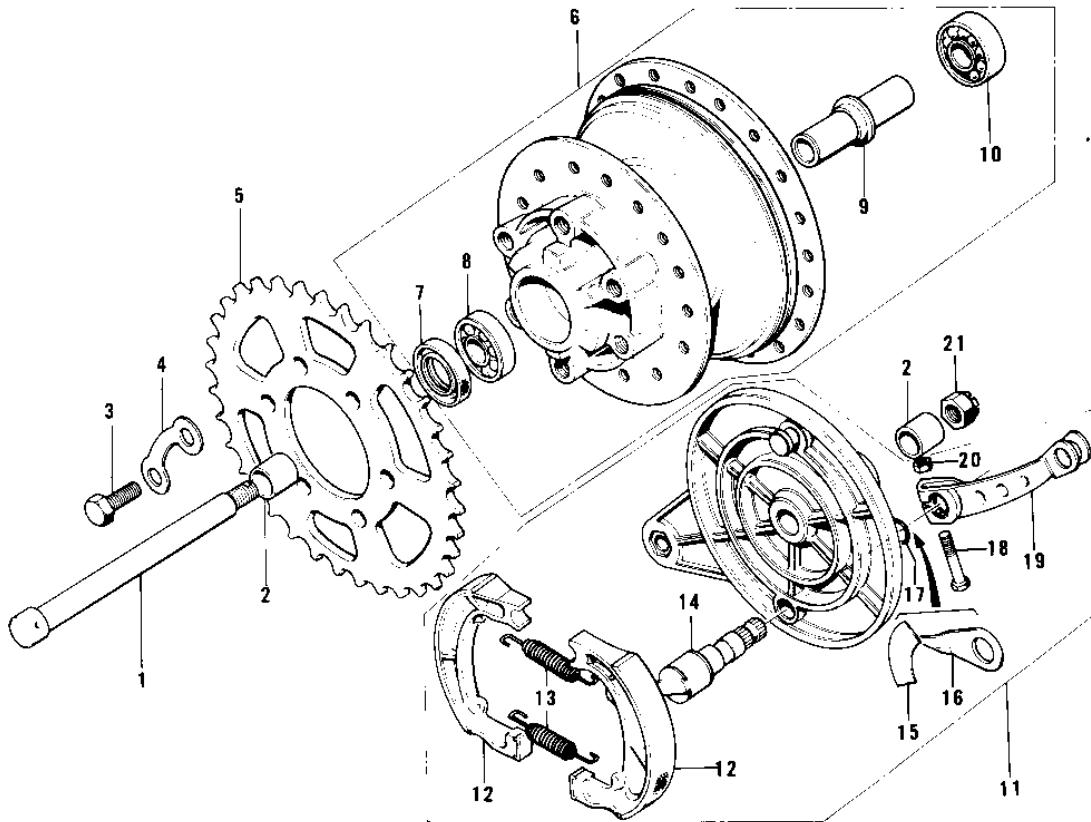

# 1971 F7 PARTS DIAGRAM

REAR HUB/BRAKE/CHAIN ('74-'75 F7-C/F6-D)

# 1971 F7 PARTS LIST

REAR HUB/BRAKE/CHAIN ('74-'75 F7-C/F6-D)

ITEM NAME	PART NUMBER	QUANTITY
AXLE-REAR (Ref # 1)	42031-037	1
COLLAR-REAR AXLE (Ref # 2)	42032-036	2
BOLT-HEX HEAD,10X25 (Ref # 3)	92001-087	6
WASHER LOCK (Ref # 4)	92088-007	3
REAR SPROCKET 50T (Ref # 5)	42041-085	1
REAR SPROCKET,46T (Ref # 5)	42041-084	(1
DRUM ASSY-REAR BRAKE (Ref # 6)	42005-029	1
DRUM ASY,RR BK,BUFF (Ref # 6)	42005-029-80	1
.OIL SEAL RR BRK DRUM (Ref # 7)	92050-009	1
.BEARING BALL #6302 (Ref # 8)	601B6302	1
.SPACER-RR HUB BEARING (Ref # 9)	42010-019	1
.BEARING BALL #6302Z (Ref # 10)	601B6302Z	1
PANEL-ASY,RR BRK,BUFF (Ref # 11)	42006-039-80	1
.SHOE,BRAKE (Ref # 12)	42019-010	2
.SHOE,BRAKE (Ref # 12)	42019-010	2
.SPRING,BRAKE SHOE (Ref # 13)	92081-1766	1
.SPRING,BRAKE SHOE (Ref # 14)	92081-1550	1
.CAM SHAFT,REAR BRAKE (Ref # 15)	42026-014	1
.CAM SHAFT,REAR BRAKE (Ref # 15)	42026-025	1
.LABEL,BRAKE SHOE,RR (Ref # 16)	41084-005	1
.INDICATOR,BRAKE SHOE (Ref # 17)	41085-012	1
."O" RING,11MM (Ref # 18)	92055-004	1
3BOLT-UPSET (Ref # 19)	112G0630	1
.LEVER-REAR BRAKE CAM (Ref # 20)	42029-023	1
.NUT,6MM (Ref # 21)	41072-007	1
NUT CASTLE 14MM (Ref # 22)	321B1400	1
DR CHAIN 428X114H (Ref # 23)	92057-033	1
DR CHAIN 428X114H (Ref # 23)	92057-033	1
JOINT-CHAIN (Ref # 24)	92058-1015	1