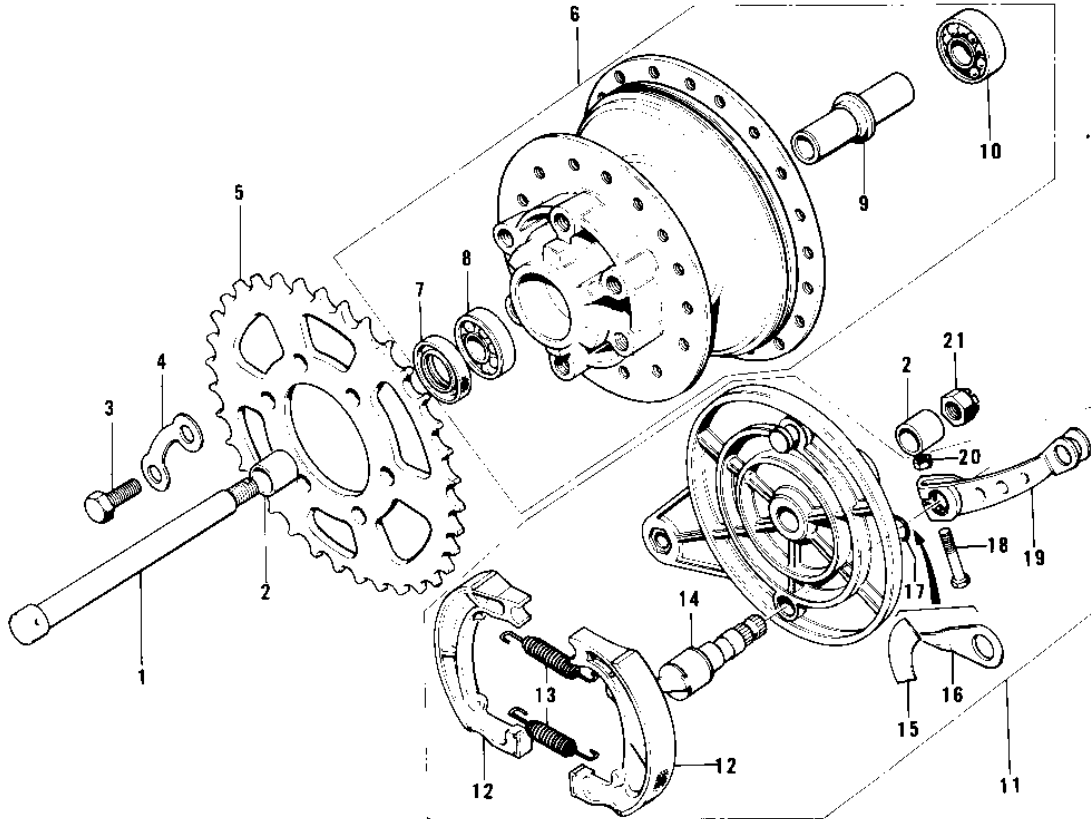

# 1972 F7-A PARTS DIAGRAM

REAR HUB/BRAKE/CHAIN ('74-'75 F7-C/F6-D)

# 1972 F7-A PARTS LIST

REAR HUB/BRAKE/CHAIN ('74-'75 F7-C/F6-D)

ITEM NAME	PART NUMBER	QUANTITY
AXLE-REAR (Ref # 1)	42031-037	
COLLAR-REAR AXLE (Ref # 2)	42032-036	
BOLT-HEX HEAD,10X25 (Ref # 3)	92001-087	
WASHER LOCK (Ref # 4)	92088-007	
REAR SPROCKET 50T (Ref # 5)	42041-085	
REAR SPROCKET,46T (Ref # 5)	42041-084	
DRUM ASSY-REAR BRAKE (Ref # 6)	42005-029	
DRUM ASY,RR BK,BUFF (Ref # 6)	42005-029-80	
.OIL SEAL RR BRK DRUM (Ref # 7)	92050-009	
.BEARING BALL #6302 (Ref # 8)	601B6302	
.SPACER-RR HUB BEARING (Ref # 9)	42010-019	
.BEARING BALL #6302Z (Ref # 10)	601B6302Z	
PANEL-ASY,RR BRK,BUFF (Ref # 11)	42006-039-80	
.SHOE,BRAKE (Ref # 12)	42019-010	
.SHOE,BRAKE (Ref # 12)	42019-010	
.SPRING,BRAKE SHOE (Ref # 13)	92081-1766	
.SPRING,BRAKE SHOE (Ref # 14)	92081-1550	
.CAM SHAFT,REAR BRAKE (Ref # 15)	42026-014	
.CAM SHAFT,REAR BRAKE (Ref # 15)	42026-025	
.LABEL,BRAKE SHOE,RR (Ref # 16)	41084-005	
.INDICATOR,BRAKE SHOE (Ref # 17)	41085-012	
."0" RING,11MM (Ref # 18)	92055-004	
3BOLT-UPSET (Ref # 19)	112G0630	
.LEVER-REAR BRAKE CAM (Ref # 20)	42029-023	
.NUT,6MM (Ref # 21)	41072-007	
NUT CASTLE 14MM (Ref # 22)	321B1400	
DR CHAIN 428X114H (Ref # 23)	92057-033	
DR CHAIN 428X114H (Ref # 23)	92057-033	
JOINT-CHAIN (Ref # 24)	92058-1015	