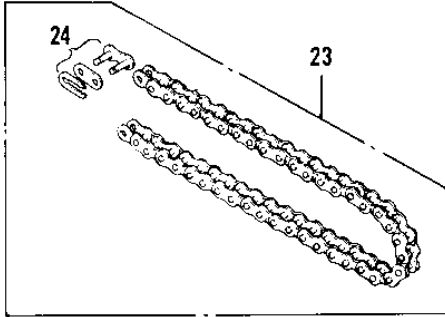

# 1972 F7-A PARTS DIAGRAM

REAR HUB/BRAKE/CHAIN ('74-'75 F7-C/F6-D)

# 1972 F7-A PARTS LIST

REAR HUB/BRAKE/CHAIN ('74-'75 F7-C/F6-D)

ITEM NAME	PART NUMBER	QUANTITY
AXLE-REAR (Ref # 1)	42031-037	
COLLAR-REAR AXLE (Ref # 2)	42032-036	
BOLT-HEX HEAD,10X25 (Ref # 3)	92001-087	
WASHER LOCK (Ref # 4)	92088-007	
REAR SPROCKET 50T (Ref # 5)	42041-085	
REAR SPROCKET,46T (Ref # 5)	42041-084	
DRUM ASSY-REAR BRAKE (Ref # 6)	42005-029	
DRUM ASY,RR BK,BUFF (Ref # 6)	42005-029-80	
.OIL SEAL RR BRK DRUM (Ref # 7)	92050-009	
.BEARING BALL #6302 (Ref # 8)	601B6302	
.SPACER-RR HUB BEARING (Ref # 9)	42010-019	
.BEARING BALL #6302Z (Ref # 10)	601B6302Z	
PANEL-ASY,RR BRK,BUFF (Ref # 11)	42006-039-80	
.SHOE,BRAKE (Ref # 12)	42019-010	
.SHOE,BRAKE (Ref # 12)	42019-010	
.SPRING,BRAKE SHOE (Ref # 13)	92081-1766	
.SPRING,BRAKE SHOE (Ref # 14)	92081-1550	
.CAM SHAFT,REAR BRAKE (Ref # 15)	42026-014	
.CAM SHAFT,REAR BRAKE (Ref # 15)	42026-025	
.LABEL,BRAKE SHOE,RR (Ref # 16)	41084-005	
.INDICATOR,BRAKE SHOE (Ref # 17)	41085-012	
."0" RING,11MM (Ref # 18)	92055-004	
3BOLT-UPSET (Ref # 19)	112G0630	
.LEVER-REAR BRAKE CAM (Ref # 20)	42029-023	
.NUT,6MM (Ref # 21)	41072-007	
NUT CASTLE 14MM (Ref # 22)	321B1400	
DR CHAIN 428X114H (Ref # 23)	92057-033	
DR CHAIN 428X114H (Ref # 23)	92057-033	
JOINT-CHAIN (Ref # 24)	92058-1015	