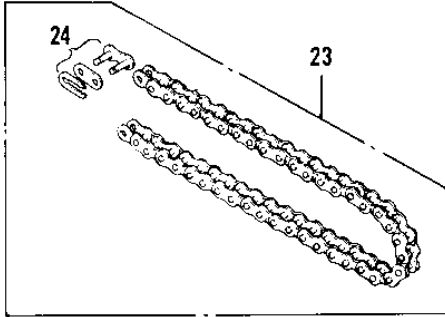

1972 F7-A PARTS DIAGRAM

REAR HUB/BRAKE/CHAIN ('74-'75 F7-C/F6-D)

1972 F7-A PARTS LIST

REAR HUB/BRAKE/CHAIN ('74-'75 F7-C/F6-D)

ITEM NAME	PART NUMBER	QUANTITY
AXLE-REAR (Ref # 1)	42031-037	
COLLAR-REAR AXLE (Ref # 2)	42032-036	
BOLT-HEX HEAD,10X25 (Ref # 3)	92001-087	
WASHER LOCK (Ref # 4)	92088-007	
REAR SPROCKET 50T (Ref # 5)	42041-085	
REAR SPROCKET,46T (Ref # 5)	42041-084	
DRUM ASSY-REAR BRAKE (Ref # 6)	42005-029	
DRUM ASY,RR BK,BUFF (Ref # 6)	42005-029-80	
.OIL SEAL RR BRK DRUM (Ref # 7)	92050-009	
.BEARING BALL #6302 (Ref # 8)	601B6302	
.SPACER-RR HUB BEARING (Ref # 9)	42010-019	
.BEARING BALL #6302Z (Ref # 10)	601B6302Z	
PANEL-ASY,RR BRK,BUFF (Ref # 11)	42006-039-80	
.SHOE,BRAKE (Ref # 12)	42019-010	
.SHOE,BRAKE (Ref # 12)	42019-010	
.SPRING,BRAKE SHOE (Ref # 13)	92081-1766	
.SPRING,BRAKE SHOE (Ref # 14)	92081-1550	
.CAM SHAFT,REAR BRAKE (Ref # 15)	42026-014	
.CAM SHAFT,REAR BRAKE (Ref # 15)	42026-025	
.LABEL,BRAKE SHOE,RR (Ref # 16)	41084-005	
.INDICATOR,BRAKE SHOE (Ref # 17)	41085-012	
."0" RING,11MM (Ref # 18)	92055-004	
3BOLT-UPSET (Ref # 19)	112G0630	
.LEVER-REAR BRAKE CAM (Ref # 20)	42029-023	
.NUT,6MM (Ref # 21)	41072-007	
NUT CASTLE 14MM (Ref # 22)	321B1400	
DR CHAIN 428X114H (Ref # 23)	92057-033	
DR CHAIN 428X114H (Ref # 23)	92057-033	
JOINT-CHAIN (Ref # 24)	92058-1015	