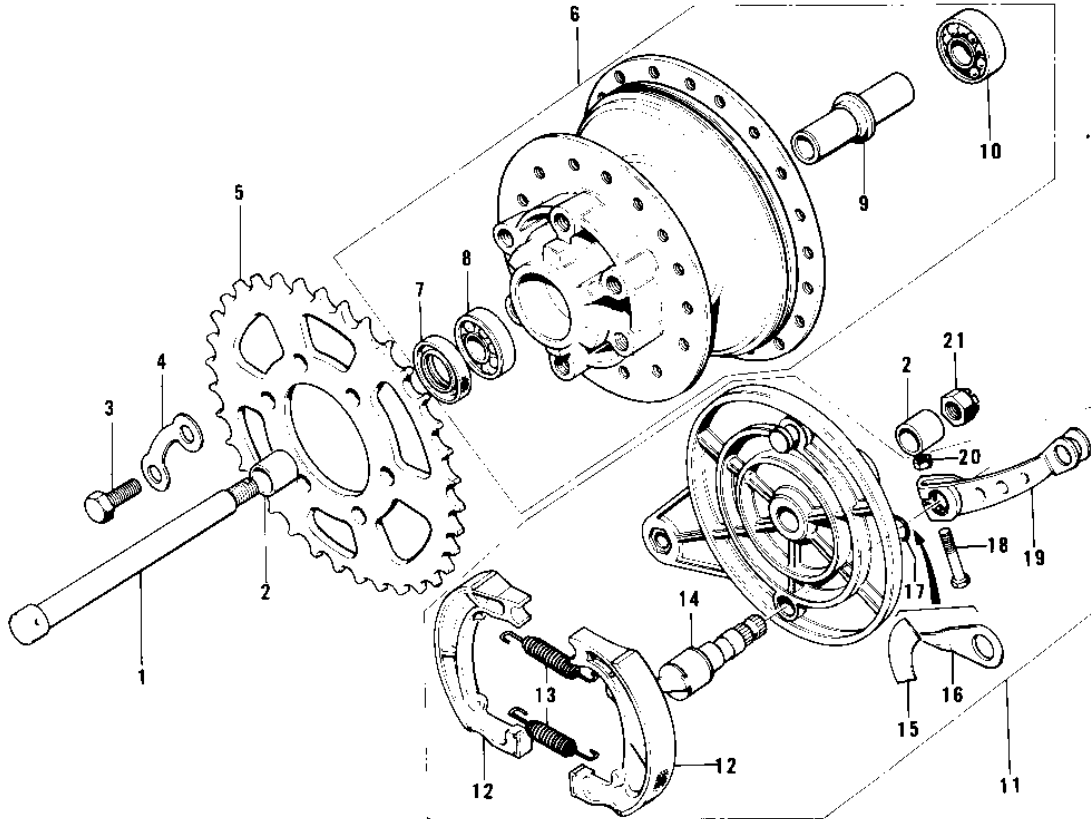

1972 F7-A PARTS DIAGRAM

REAR HUB/BRAKE/CHAIN ('74-'75 F7-C/F6-D)

1972 F7-A PARTS LIST

REAR HUB/BRAKE/CHAIN ('74-'75 F7-C/F6-D)

ITEM NAME	PART NUMBER	QUANTITY
AXLE-REAR (Ref # 1)	42031-037	
COLLAR-REAR AXLE (Ref # 2)	42032-036	
BOLT-HEX HEAD,10X25 (Ref # 3)	92001-087	
WASHER LOCK (Ref # 4)	92088-007	
REAR SPROCKET 50T (Ref # 5)	42041-085	
REAR SPROCKET,46T (Ref # 5)	42041-084	
DRUM ASSY-REAR BRAKE (Ref # 6)	42005-029	
DRUM ASY,RR BK,BUFF (Ref # 6)	42005-029-80	
.OIL SEAL RR BRK DRUM (Ref # 7)	92050-009	
.BEARING BALL #6302 (Ref # 8)	601B6302	
.SPACER-RR HUB BEARING (Ref # 9)	42010-019	
.BEARING BALL #6302Z (Ref # 10)	601B6302Z	
PANEL-ASY,RR BRK,BUFF (Ref # 11)	42006-039-80	
.SHOE,BRAKE (Ref # 12)	42019-010	
.SHOE,BRAKE (Ref # 12)	42019-010	
.SPRING,BRAKE SHOE (Ref # 13)	92081-1766	
.SPRING,BRAKE SHOE (Ref # 14)	92081-1550	
.CAM SHAFT,REAR BRAKE (Ref # 15)	42026-014	
.CAM SHAFT,REAR BRAKE (Ref # 15)	42026-025	
.LABEL,BRAKE SHOE,RR (Ref # 16)	41084-005	
.INDICATOR,BRAKE SHOE (Ref # 17)	41085-012	
."0" RING,11MM (Ref # 18)	92055-004	
3BOLT-UPSET (Ref # 19)	112G0630	
.LEVER-REAR BRAKE CAM (Ref # 20)	42029-023	
.NUT,6MM (Ref # 21)	41072-007	
NUT CASTLE 14MM (Ref # 22)	321B1400	
DR CHAIN 428X114H (Ref # 23)	92057-033	
DR CHAIN 428X114H (Ref # 23)	92057-033	
JOINT-CHAIN (Ref # 24)	92058-1015	