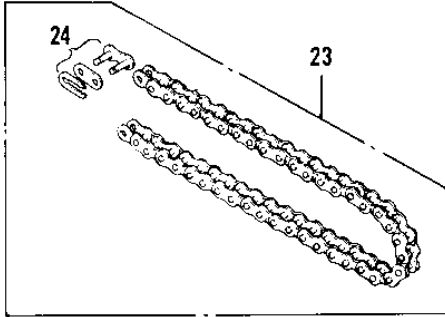

1973 F7-B PARTS DIAGRAM

REAR HUB/BRAKE/CHAIN ('74-'75 F7-C/F6-D)

1973 F7-B PARTS LIST

REAR HUB/BRAKE/CHAIN ('74-'75 F7-C/F6-D)

ITEM NAME	PART NUMBER	QUANTITY
AXLE-REAR (Ref # 1)	42031-037	
COLLAR-REAR AXLE (Ref # 2)	42032-036	
BOLT-HEX HEAD,10X25 (Ref # 3)	92001-087	
WASHER LOCK (Ref # 4)	92088-007	
REAR SPROCKET 50T (Ref # 5)	42041-085	
REAR SPROCKET,46T (Ref # 5)	42041-084	
DRUM ASSY-REAR BRAKE (Ref # 6)	42005-029	
DRUM ASY,RR BK,BUFF (Ref # 6)	42005-029-80	
.OIL SEAL RR BRK DRUM (Ref # 7)	92050-009	
.BEARING BALL #6302 (Ref # 8)	601B6302	
.SPACER-RR HUB BEARING (Ref # 9)	42010-019	
.BEARING BALL #6302Z (Ref # 10)	601B6302Z	
PANEL-ASY,RR BRK,BUFF (Ref # 11)	42006-039-80	
.SHOE,BRAKE (Ref # 12)	42019-010	
.SHOE,BRAKE (Ref # 12)	42019-010	
.SPRING,BRAKE SHOE (Ref # 13)	92081-1766	
.SPRING,BRAKE SHOE (Ref # 14)	92081-1550	
.CAM SHAFT,REAR BRAKE (Ref # 15)	42026-014	
.CAM SHAFT,REAR BRAKE (Ref # 15)	42026-025	
.LABEL,BRAKE SHOE,RR (Ref # 16)	41084-005	
.INDICATOR,BRAKE SHOE (Ref # 17)	41085-012	
."0" RING,11MM (Ref # 18)	92055-004	
3BOLT-UPSET (Ref # 19)	112G0630	
.LEVER-REAR BRAKE CAM (Ref # 20)	42029-023	
.NUT,6MM (Ref # 21)	41072-007	
NUT CASTLE 14MM (Ref # 22)	321B1400	
DR CHAIN 428X114H (Ref # 23)	92057-033	
DR CHAIN 428X114H (Ref # 23)	92057-033	
JOINT-CHAIN (Ref # 24)	92058-1015	