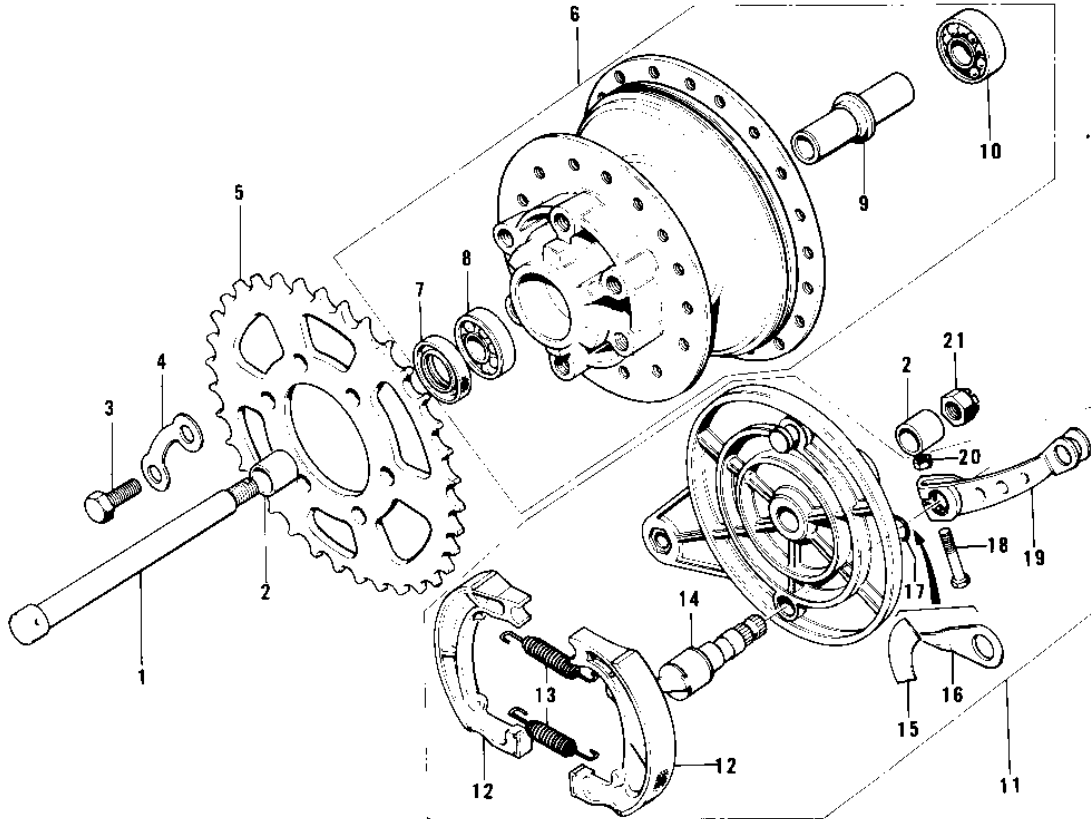

1973 F7-B PARTS DIAGRAM

REAR HUB/BRAKE/CHAIN ('74-'75 F7-C/F6-D)

1973 F7-B PARTS LIST

REAR HUB/BRAKE/CHAIN ('74-'75 F7-C/F6-D)

ITEM NAME	PART NUMBER	QUANTITY
AXLE-REAR (Ref # 1)	42031-037	
COLLAR-REAR AXLE (Ref # 2)	42032-036	
BOLT-HEX HEAD,10X25 (Ref # 3)	92001-087	
WASHER LOCK (Ref # 4)	92088-007	
REAR SPROCKET 50T (Ref # 5)	42041-085	
REAR SPROCKET,46T (Ref # 5)	42041-084	
DRUM ASSY-REAR BRAKE (Ref # 6)	42005-029	
DRUM ASY,RR BK,BUFF (Ref # 6)	42005-029-80	
.OIL SEAL RR BRK DRUM (Ref # 7)	92050-009	
.BEARING BALL #6302 (Ref # 8)	601B6302	
.SPACER-RR HUB BEARING (Ref # 9)	42010-019	
.BEARING BALL #6302Z (Ref # 10)	601B6302Z	
PANEL-ASY,RR BRK,BUFF (Ref # 11)	42006-039-80	
.SHOE,BRAKE (Ref # 12)	42019-010	
.SHOE,BRAKE (Ref # 12)	42019-010	
.SPRING,BRAKE SHOE (Ref # 13)	92081-1766	
.SPRING,BRAKE SHOE (Ref # 14)	92081-1550	
.CAM SHAFT,REAR BRAKE (Ref # 15)	42026-014	
.CAM SHAFT,REAR BRAKE (Ref # 15)	42026-025	
.LABEL,BRAKE SHOE,RR (Ref # 16)	41084-005	
.INDICATOR,BRAKE SHOE (Ref # 17)	41085-012	
."0" RING,11MM (Ref # 18)	92055-004	
3BOLT-UPSET (Ref # 19)	112G0630	
.LEVER-REAR BRAKE CAM (Ref # 20)	42029-023	
.NUT,6MM (Ref # 21)	41072-007	
NUT CASTLE 14MM (Ref # 22)	321B1400	
DR CHAIN 428X114H (Ref # 23)	92057-033	
DR CHAIN 428X114H (Ref # 23)	92057-033	
JOINT-CHAIN (Ref # 24)	92058-1015	