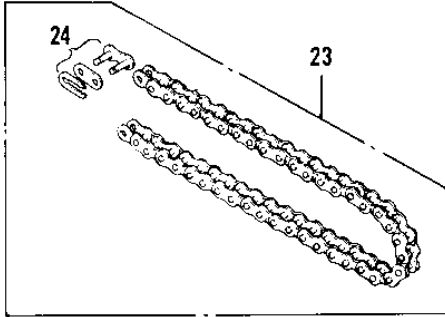

1974 F7-C PARTS DIAGRAM

REAR HUB/BRAKE/CHAIN ('74-'75 F7-C/F6-D)

1974 F7-C PARTS LIST

REAR HUB/BRAKE/CHAIN ('74-'75 F7-C/F6-D)

ITEM NAME	PART NUMBER	QUANTITY
AXLE-REAR (Ref # 1)	42031-037	
COLLAR-REAR AXLE (Ref # 2)	42032-036	
BOLT-HEX HEAD,10X25 (Ref # 3)	92001-087	
WASHER LOCK (Ref # 4)	92088-007	
REAR SPROCKET 50T (Ref # 5)	42041-085	
REAR SPROCKET,46T (Ref # 5)	42041-084	
DRUM ASSY-REAR BRAKE (Ref # 6)	42005-029	
DRUM ASY,RR BK,BUFF (Ref # 6)	42005-029-80	
.OIL SEAL RR BRK DRUM (Ref # 7)	92050-009	
.BEARING BALL #6302 (Ref # 8)	601B6302	
.SPACER-RR HUB BEARING (Ref # 9)	42010-019	
.BEARING BALL #6302Z (Ref # 10)	601B6302Z	
PANEL-ASY,RR BRK,BUFF (Ref # 11)	42006-039-80	
.SHOE,BRAKE (Ref # 12)	42019-010	
.SHOE,BRAKE (Ref # 12)	42019-010	
.SPRING,BRAKE SHOE (Ref # 13)	92081-1766	
.SPRING,BRAKE SHOE (Ref # 14)	92081-1550	
.CAM SHAFT,REAR BRAKE (Ref # 15)	42026-014	
.CAM SHAFT,REAR BRAKE (Ref # 15)	42026-025	
.LABEL,BRAKE SHOE,RR (Ref # 16)	41084-005	
.INDICATOR,BRAKE SHOE (Ref # 17)	41085-012	
."0" RING,11MM (Ref # 18)	92055-004	
3BOLT-UPSET (Ref # 19)	112G0630	
.LEVER-REAR BRAKE CAM (Ref # 20)	42029-023	
.NUT,6MM (Ref # 21)	41072-007	
NUT CASTLE 14MM (Ref # 22)	321B1400	
DR CHAIN 428X114H (Ref # 23)	92057-033	
DR CHAIN 428X114H (Ref # 23)	92057-033	
JOINT-CHAIN (Ref # 24)	92058-1015	