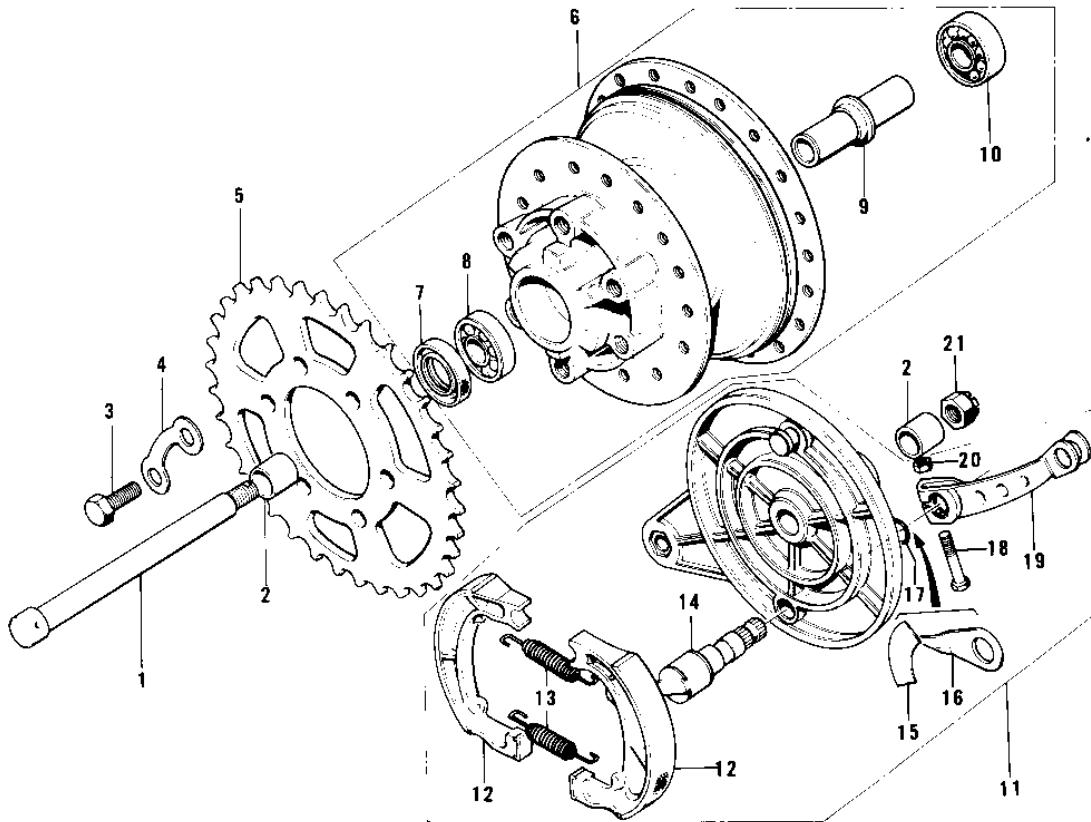

1974 F7-C PARTS DIAGRAM

REAR HUB/BRAKE/CHAIN ('74-'75 F7-C/F6-D)

1974 F7-C PARTS LIST

REAR HUB/BRAKE/CHAIN ('74-'75 F7-C/F6-D)

ITEM NAME	PART NUMBER	QUANTITY
AXLE-REAR (Ref # 1)	42031-037	
COLLAR-REAR AXLE (Ref # 2)	42032-036	
BOLT-HEX HEAD,10X25 (Ref # 3)	92001-087	
WASHER LOCK (Ref # 4)	92088-007	
REAR SPROCKET 50T (Ref # 5)	42041-085	
REAR SPROCKET,46T (Ref # 5)	42041-084	
DRUM ASSY-REAR BRAKE (Ref # 6)	42005-029	
DRUM ASY,RR BK,BUFF (Ref # 6)	42005-029-80	
.OIL SEAL RR BRK DRUM (Ref # 7)	92050-009	
.BEARING BALL #6302 (Ref # 8)	601B6302	
.SPACER-RR HUB BEARING (Ref # 9)	42010-019	
.BEARING BALL #6302Z (Ref # 10)	601B6302Z	
PANEL-ASY,RR BRK,BUFF (Ref # 11)	42006-039-80	
.SHOE,BRAKE (Ref # 12)	42019-010	
.SHOE,BRAKE (Ref # 12)	42019-010	
.SPRING,BRAKE SHOE (Ref # 13)	92081-1766	
.SPRING,BRAKE SHOE (Ref # 14)	92081-1550	
.CAM SHAFT,REAR BRAKE (Ref # 15)	42026-014	
.CAM SHAFT,REAR BRAKE (Ref # 15)	42026-025	
.LABEL,BRAKE SHOE,RR (Ref # 16)	41084-005	
.INDICATOR,BRAKE SHOE (Ref # 17)	41085-012	
."0" RING,11MM (Ref # 18)	92055-004	
3BOLT-UPSET (Ref # 19)	112G0630	
.LEVER-REAR BRAKE CAM (Ref # 20)	42029-023	
.NUT,6MM (Ref # 21)	41072-007	
NUT CASTLE 14MM (Ref # 22)	321B1400	
DR CHAIN 428X114H (Ref # 23)	92057-033	
DR CHAIN 428X114H (Ref # 23)	92057-033	
JOINT-CHAIN (Ref # 24)	92058-1015	