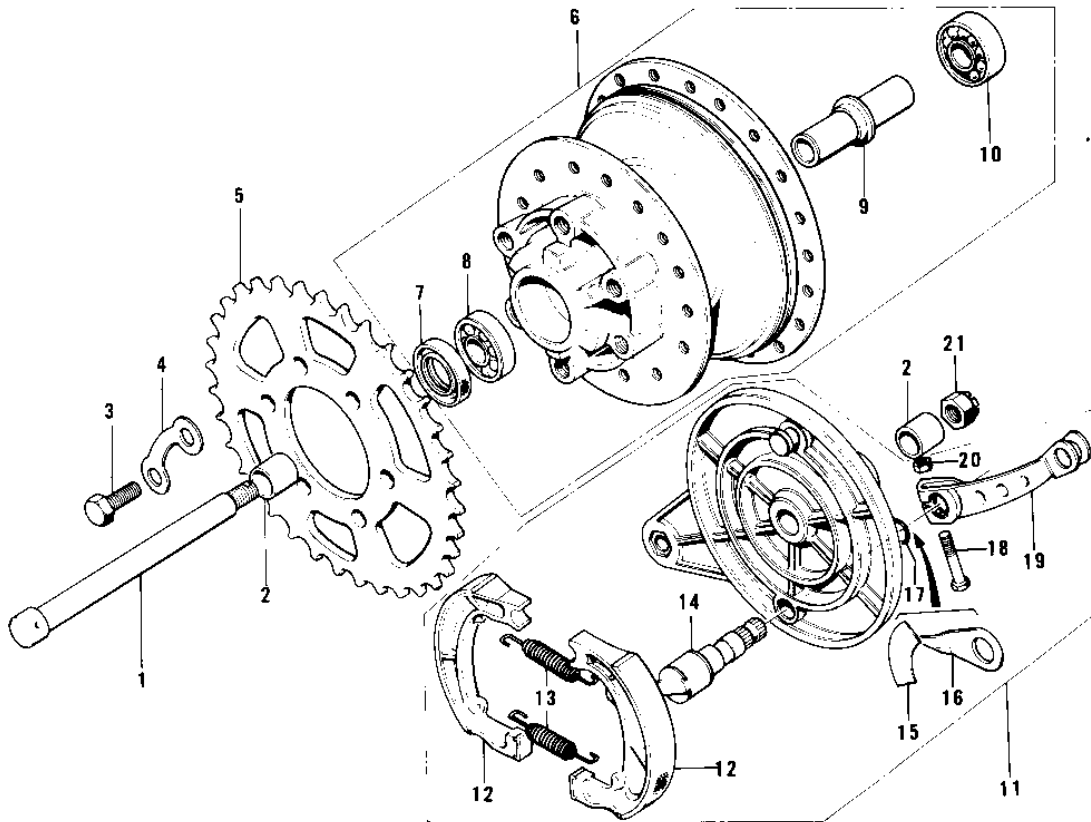

# 1975 F7-D PARTS DIAGRAM

REAR HUB/BRAKE/CHAIN ('74-'75 F7-C/F6-D)

# 1975 F7-D PARTS LIST

REAR HUB/BRAKE/CHAIN ('74-'75 F7-C/F6-D)

ITEM NAME	PART NUMBER	QUANTITY
AXLE-REAR (Ref # 1)	42031-037	
COLLAR-REAR AXLE (Ref # 2)	42032-036	
BOLT-HEX HEAD,10X25 (Ref # 3)	92001-087	
WASHER LOCK (Ref # 4)	92088-007	
REAR SPROCKET 50T (Ref # 5)	42041-085	
REAR SPROCKET,46T (Ref # 5)	42041-084	
DRUM ASSY-REAR BRAKE (Ref # 6)	42005-029	
DRUM ASY,RR BK,BUFF (Ref # 6)	42005-029-80	
.OIL SEAL RR BRK DRUM (Ref # 7)	92050-009	
.BEARING BALL #6302 (Ref # 8)	601B6302	
.SPACER-RR HUB BEARING (Ref # 9)	42010-019	
.BEARING BALL #6302Z (Ref # 10)	601B6302Z	
PANEL-ASY,RR BRK,BUFF (Ref # 11)	42006-039-80	
.SHOE,BRAKE (Ref # 12)	42019-010	
.SHOE,BRAKE (Ref # 12)	42019-010	
.SPRING,BRAKE SHOE (Ref # 13)	92081-1766	
.SPRING,BRAKE SHOE (Ref # 14)	92081-1550	
.CAM SHAFT,REAR BRAKE (Ref # 15)	42026-014	
.CAM SHAFT,REAR BRAKE (Ref # 15)	42026-025	
.LABEL,BRAKE SHOE,RR (Ref # 16)	41084-005	
.INDICATOR,BRAKE SHOE (Ref # 17)	41085-012	
."0" RING,11MM (Ref # 18)	92055-004	
3BOLT-UPSET (Ref # 19)	112G0630	
.LEVER-REAR BRAKE CAM (Ref # 20)	42029-023	
.NUT,6MM (Ref # 21)	41072-007	
NUT CASTLE 14MM (Ref # 22)	321B1400	
DR CHAIN 428X114H (Ref # 23)	92057-033	
DR CHAIN 428X114H (Ref # 23)	92057-033	
JOINT-CHAIN (Ref # 24)	92058-1015	