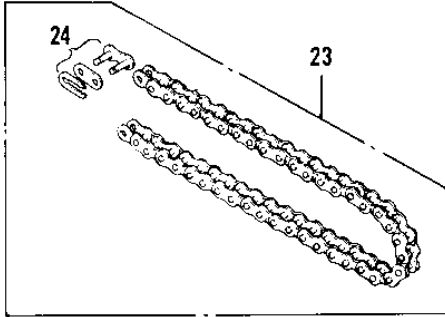

# 1975 F7-D PARTS DIAGRAM

REAR HUB/BRAKE/CHAIN ('74-'75 F7-C/F6-D)

# 1975 F7-D PARTS LIST

REAR HUB/BRAKE/CHAIN ('74-'75 F7-C/F6-D)

ITEM NAME	PART NUMBER	QUANTITY
AXLE-REAR (Ref # 1)	42031-037	
COLLAR-REAR AXLE (Ref # 2)	42032-036	
BOLT-HEX HEAD,10X25 (Ref # 3)	92001-087	
WASHER LOCK (Ref # 4)	92088-007	
REAR SPROCKET 50T (Ref # 5)	42041-085	
REAR SPROCKET,46T (Ref # 5)	42041-084	
DRUM ASSY-REAR BRAKE (Ref # 6)	42005-029	
DRUM ASY,RR BK,BUFF (Ref # 6)	42005-029-80	
.OIL SEAL RR BRK DRUM (Ref # 7)	92050-009	
.BEARING BALL #6302 (Ref # 8)	601B6302	
.SPACER-RR HUB BEARING (Ref # 9)	42010-019	
.BEARING BALL #6302Z (Ref # 10)	601B6302Z	
PANEL-ASY,RR BRK,BUFF (Ref # 11)	42006-039-80	
.SHOE,BRAKE (Ref # 12)	42019-010	
.SHOE,BRAKE (Ref # 12)	42019-010	
.SPRING,BRAKE SHOE (Ref # 13)	92081-1766	
.SPRING,BRAKE SHOE (Ref # 14)	92081-1550	
.CAM SHAFT,REAR BRAKE (Ref # 15)	42026-014	
.CAM SHAFT,REAR BRAKE (Ref # 15)	42026-025	
.LABEL,BRAKE SHOE,RR (Ref # 16)	41084-005	
.INDICATOR,BRAKE SHOE (Ref # 17)	41085-012	
."0" RING,11MM (Ref # 18)	92055-004	
3BOLT-UPSET (Ref # 19)	112G0630	
.LEVER-REAR BRAKE CAM (Ref # 20)	42029-023	
.NUT,6MM (Ref # 21)	41072-007	
NUT CASTLE 14MM (Ref # 22)	321B1400	
DR CHAIN 428X114H (Ref # 23)	92057-033	
DR CHAIN 428X114H (Ref # 23)	92057-033	
JOINT-CHAIN (Ref # 24)	92058-1015	