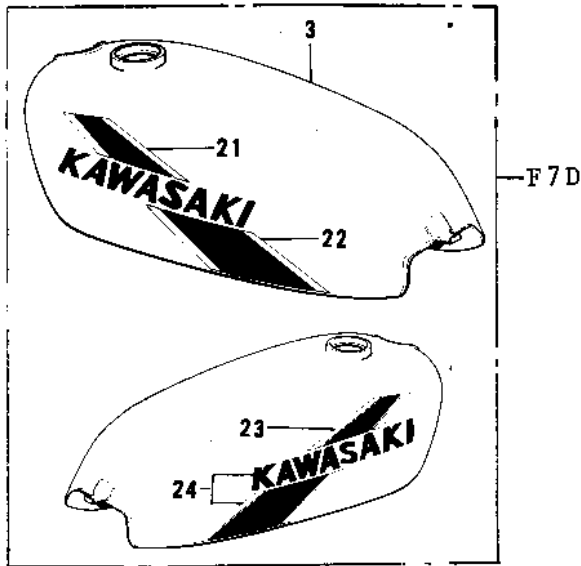

1971 F7 PARTS DIAGRAM

FUEL TANK ('74-'75 F7-C/F6-D)

1971 F7 PARTS LIST

FUEL TANK ('74-'75 F7-C/F6-D)

ITEM NAME	PART NUMBER	QUANTITY
CAP,FUEL TANK (Ref # 1)	51048-1013	1
GASKET,FUEL TANK CAP (Ref # 2)	51059-011	1
TANK-FUEL,C.BLUE (Ref # 3)	51001-079-1S	1
TANK-FUEL,M.SILVER (Ref # 3)	51001-079-1W	1
TANK-FUEL,C.BROWN (Ref # 3)	51001-079-3C	1
TANK-FUEL,C.GREEN (Ref # 3)	51001-079-3B	1
BAND,FUEL TANK (Ref # 4)	92072-064	1
CLAMP FUEL PIPE (Ref # 5)	92037-010	4
PIPE,FUEL (Ref # 6)	92059-093	1
GROMMET PIPE (Ref # 7)	92071-038	2
COCK ASSY,FUEL (Ref # 8)	51023-048	1
COCK ASSY,FUEL (Ref # 8)	51023-048	1
FUEL COCK JOINT NUT (Ref # 9)	51035-008	1
GASKET-FUEL COCK JONT (Ref # 10)	92065-066	1
GASKET-FUEL COCK LEV (Ref # 11)	92065-065	1
STRAINER FUEL (Ref # 12)	51038-006	1
GASKET FUEL COCK CUP (Ref # 13)	51037-009	1
GASKET (Ref # 14)	92065-052	1
DIAPHRAGM ASSY (Ref # 15)	51069-002	1
SPRING-DIAPHRAGM (Ref # 16)	92081-072	1
PIPE (Ref # 17)	92059-065	1
DECAL-FUEL TANK (Ref # 18)	56013-051	1
DECAL-FUEL TANK (Ref # 18)	56013-051	1
DECAL-FUEL TANK (Ref # 18)	56013-051	1
DECAL,FL TK STRPE,LH (Ref # 19)	56027-167	1
DECAL,FL TK STRPE,LH (Ref # 19)	56027-167	1
DECAL,FL TK STRPE,LH (Ref # 19)	56027-167	1
DECAL,FL TK STRPE,RH (Ref # 20)	56027-168	1
DECAL,FL TK STRPE,RH (Ref # 20)	56027-168	1