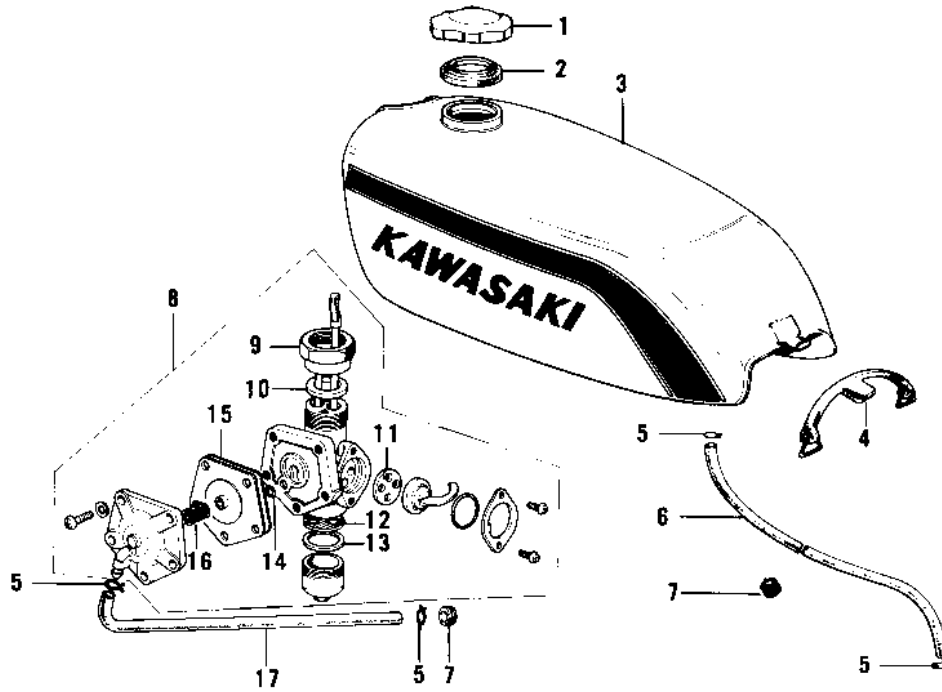

1971 F7 PARTS DIAGRAM

FUEL TANK ('74-'75 F7-C/F6-D)

1971 F7 PARTS LIST

FUEL TANK ('74-'75 F7-C/F6-D)

ITEM NAME	PART NUMBER	QUANTITY
CAP,FUEL TANK (Ref # 1)	51048-1013	1
GASKET,FUEL TANK CAP (Ref # 2)	51059-011	1
TANK-FUEL,C.BLUE (Ref # 3)	51001-079-1S	1
TANK-FUEL,M.SILVER (Ref # 3)	51001-079-1W	1
TANK-FUEL,C.BROWN (Ref # 3)	51001-079-3C	1
TANK-FUEL,C.GREEN (Ref # 3)	51001-079-3B	1
BAND,FUEL TANK (Ref # 4)	92072-064	1
CLAMP FUEL PIPE (Ref # 5)	92037-010	4
PIPE,FUEL (Ref # 6)	92059-093	1
GROMMET PIPE (Ref # 7)	92071-038	2
COCK ASSY,FUEL (Ref # 8)	51023-048	1
COCK ASSY,FUEL (Ref # 8)	51023-048	1
FUEL COCK JOINT NUT (Ref # 9)	51035-008	1
GASKET-FUEL COCK JONT (Ref # 10)	92065-066	1
GASKET-FUEL COCK LEV (Ref # 11)	92065-065	1
STRAINER FUEL (Ref # 12)	51038-006	1
GASKET FUEL COCK CUP (Ref # 13)	51037-009	1
GASKET (Ref # 14)	92065-052	1
DIAPHRAGM ASSY (Ref # 15)	51069-002	1
SPRING-DIAPHRAGM (Ref # 16)	92081-072	1
PIPE (Ref # 17)	92059-065	1
DECAL-FUEL TANK (Ref # 18)	56013-051	1
DECAL-FUEL TANK (Ref # 18)	56013-051	1
DECAL-FUEL TANK (Ref # 18)	56013-051	1
DECAL,FL TK STRPE,LH (Ref # 19)	56027-167	1
DECAL,FL TK STRPE,LH (Ref # 19)	56027-167	1
DECAL,FL TK STRPE,LH (Ref # 19)	56027-167	1
DECAL,FL TK STRPE,RH (Ref # 20)	56027-168	1
DECAL,FL TK STRPE,RH (Ref # 20)	56027-168	1