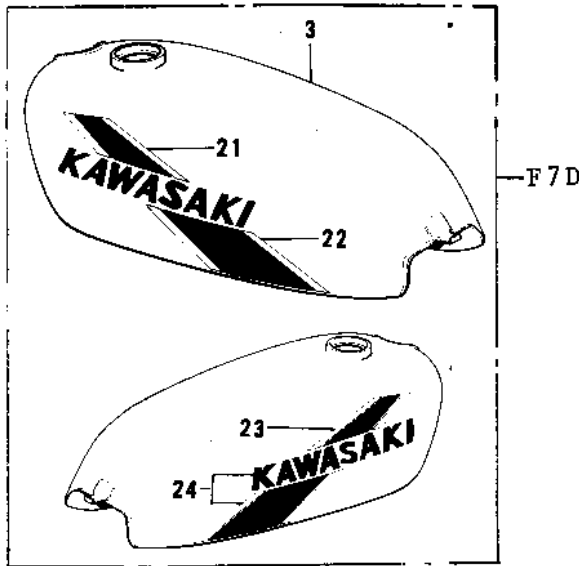

1972 F7-A PARTS DIAGRAM

FUEL TANK ('74-'75 F7-C/F6-D)

1972 F7-A PARTS LIST

FUEL TANK ('74-'75 F7-C/F6-D)

ITEM NAME	PART NUMBER	QUANTITY
CAP,FUEL TANK (Ref # 1)	51048-1013	
GASKET,FUEL TANK CAP (Ref # 2)	51059-011	
TANK-FUEL,C.BLUE (Ref # 3)	51001-079-1S	
TANK-FUEL,M.SILVER (Ref # 3)	51001-079-1W	
TANK-FUEL,C.BROWN (Ref # 3)	51001-079-3C	
TANK-FUEL,C.GREEN (Ref # 3)	51001-079-3B	
BAND,FUEL TANK (Ref # 4)	92072-064	
CLAMP FUEL PIPE (Ref # 5)	92037-010	
PIPE,FUEL (Ref # 6)	92059-093	
GROMMET PIPE (Ref # 7)	92071-038	
COCK ASSY,FUEL (Ref # 8)	51023-048	
COCK ASSY,FUEL (Ref # 8)	51023-048	
FUEL COCK JOINT NUT (Ref # 9)	51035-008	
GASKET-FUEL COCK JONT (Ref # 10)	92065-066	
GASKET-FUEL COCK LEV (Ref # 11)	92065-065	
STRAINER FUEL (Ref # 12)	51038-006	
GASKET FUEL COCK CUP (Ref # 13)	51037-009	
GASKET (Ref # 14)	92065-052	
DIAPHRAGM ASSY (Ref # 15)	51069-002	
SPRING-DIAPHRAGM (Ref # 16)	92081-072	
PIPE (Ref # 17)	92059-065	
DECAL-FUEL TANK (Ref # 18)	56013-051	
DECAL-FUEL TANK (Ref # 18)	56013-051	
DECAL-FUEL TANK (Ref # 18)	56013-051	
DECAL,FL TK STRPE,LH (Ref # 19)	56027-167	
DECAL,FL TK STRPE,LH (Ref # 19)	56027-167	
DECAL,FL TK STRPE,LH (Ref # 19)	56027-167	
DECAL,FL TK STRPE,RH (Ref # 20)	56027-168	
DECAL,FL TK STRPE,RH (Ref # 20)	56027-168	