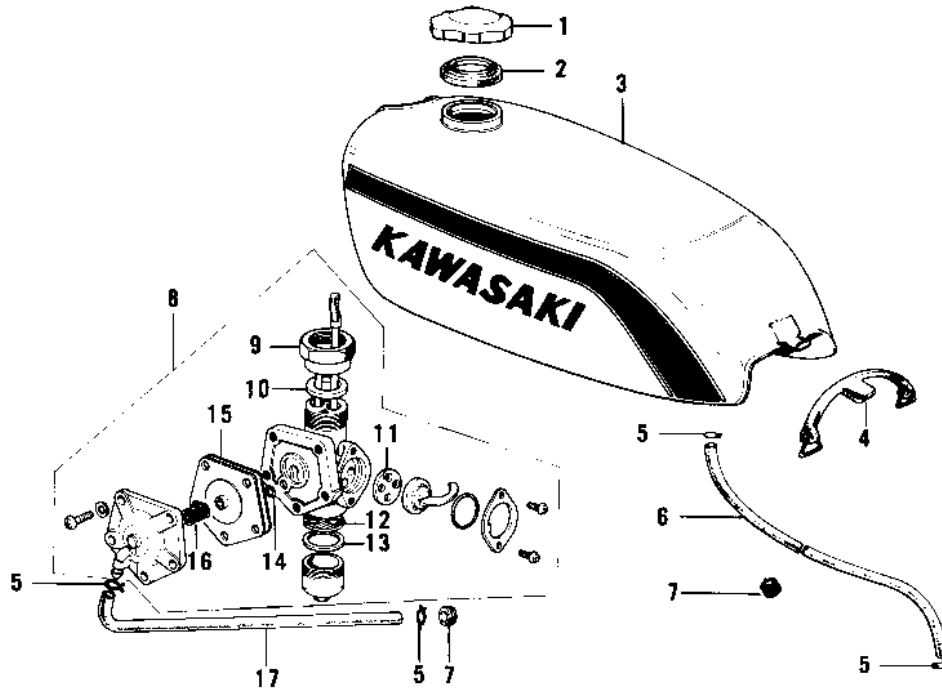

1972 F7-A PARTS DIAGRAM

FUEL TANK ('74-'75 F7-C/F6-D)

1972 F7-A PARTS LIST

FUEL TANK ('74-'75 F7-C/F6-D)

ITEM NAME	PART NUMBER	QUANTITY
CAP,FUEL TANK (Ref # 1)	51048-1013	
GASKET,FUEL TANK CAP (Ref # 2)	51059-011	
TANK-FUEL,C.BLUE (Ref # 3)	51001-079-1S	
TANK-FUEL,M.SILVER (Ref # 3)	51001-079-1W	
TANK-FUEL,C.BROWN (Ref # 3)	51001-079-3C	
TANK-FUEL,C.GREEN (Ref # 3)	51001-079-3B	
BAND,FUEL TANK (Ref # 4)	92072-064	
CLAMP FUEL PIPE (Ref # 5)	92037-010	
PIPE,FUEL (Ref # 6)	92059-093	
GROMMET PIPE (Ref # 7)	92071-038	
COCK ASSY,FUEL (Ref # 8)	51023-048	
COCK ASSY,FUEL (Ref # 8)	51023-048	
FUEL COCK JOINT NUT (Ref # 9)	51035-008	
GASKET-FUEL COCK JONT (Ref # 10)	92065-066	
GASKET-FUEL COCK LEV (Ref # 11)	92065-065	
STRAINER FUEL (Ref # 12)	51038-006	
GASKET FUEL COCK CUP (Ref # 13)	51037-009	
GASKET (Ref # 14)	92065-052	
DIAPHRAGM ASSY (Ref # 15)	51069-002	
SPRING-DIAPHRAGM (Ref # 16)	92081-072	
PIPE (Ref # 17)	92059-065	
DECAL-FUEL TANK (Ref # 18)	56013-051	
DECAL-FUEL TANK (Ref # 18)	56013-051	
DECAL-FUEL TANK (Ref # 18)	56013-051	
DECAL,FL TK STRPE,LH (Ref # 19)	56027-167	
DECAL,FL TK STRPE,LH (Ref # 19)	56027-167	
DECAL,FL TK STRPE,LH (Ref # 19)	56027-167	
DECAL,FL TK STRPE,RH (Ref # 20)	56027-168	
DECAL,FL TK STRPE,RH (Ref # 20)	56027-168	